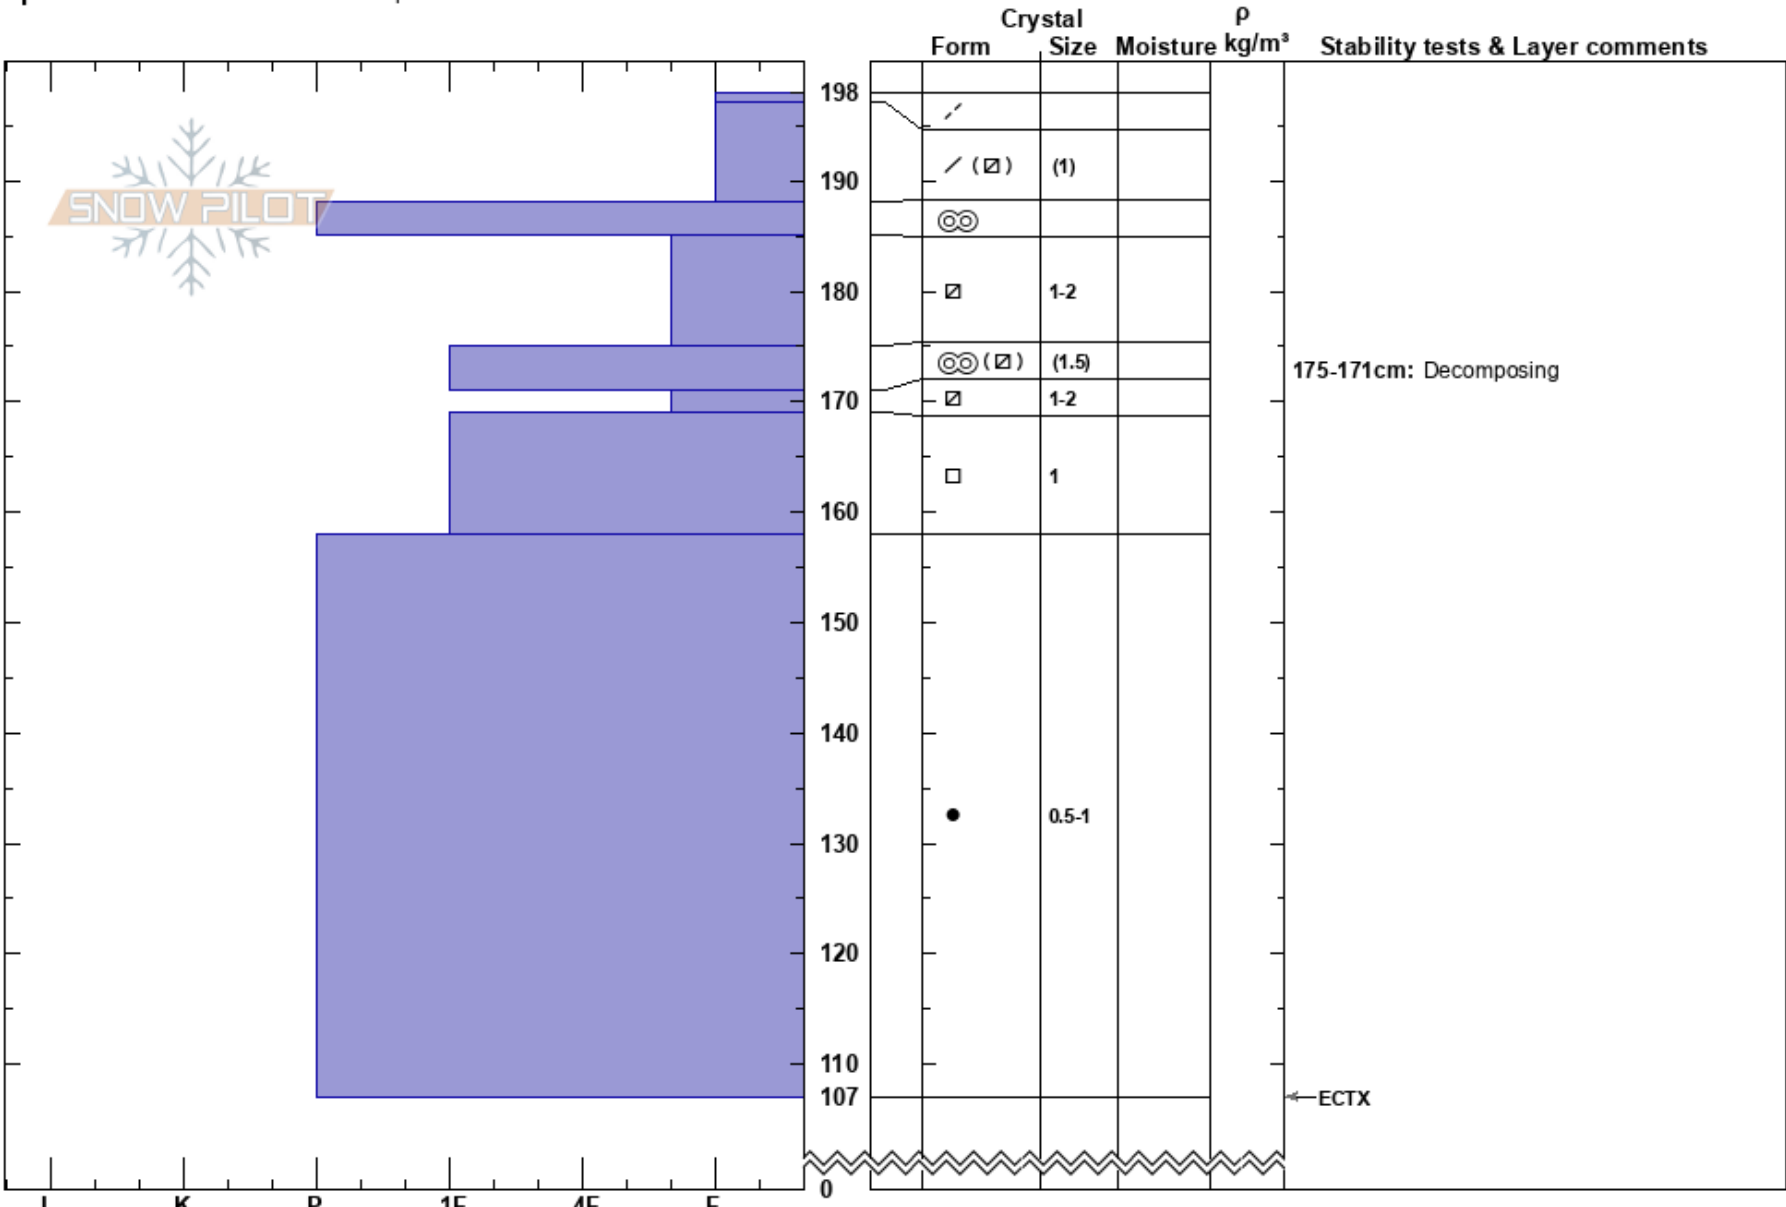

Sawtelle Road S-Facing
 Centennial Range
 ID
 Elevation: 9043 ft
 Aspect: 200°
 Specifics: Snowmobile tracks on slope

Dave Zinn
 02/24/2022 - 11:20am
 Co-ord: 44.55495N, -111.44540W
 Slope Angle: 15°
 Wind Loading: no

Stability: Very Good
 Air Temperature: -17°C
 Sky Cover: OVC
 Precipitation: NO
 Wind: Calm

HS: 198
 185-175cm: Problematic layer
 175-171cm: Decomposing

Notes: