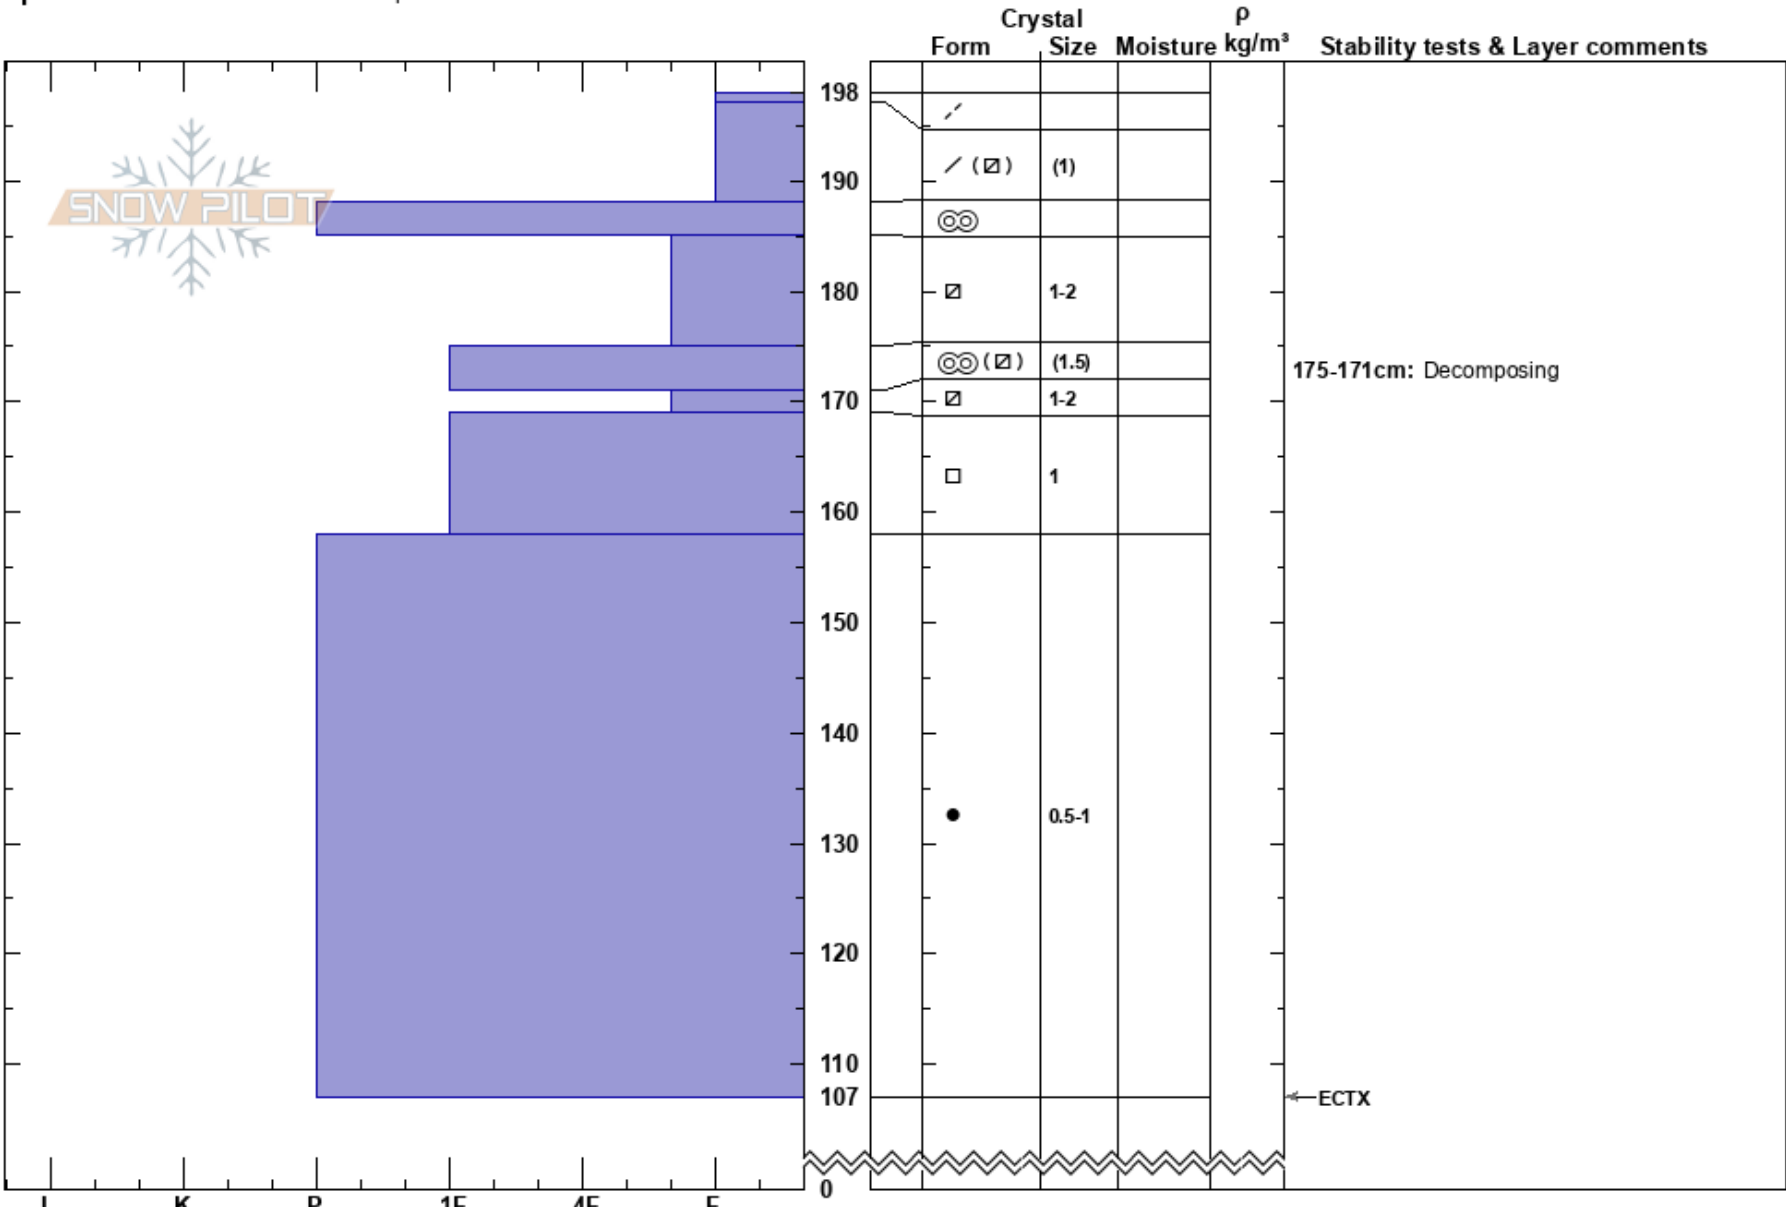

Sawtelle Road S-Facing  
 Centennial Range  
 ID  
 Elevation: 9043 ft  
 Aspect: 200°  
 Specifics: Snowmobile tracks on slope

Dave Zinn  
 02/24/2022 - 11:20am  
 Co-ord: 44.55495N, -111.44540W  
 Slope Angle: 15°  
 Wind Loading: no

Stability: Very Good  
 Air Temperature: -17°C  
 Sky Cover: OVC  
 Precipitation: NO  
 Wind: Calm

HS: 198  
 Layer Notes:  
 185-175cm: Problematic layer  
 175-171cm: Decomposing

Notes: