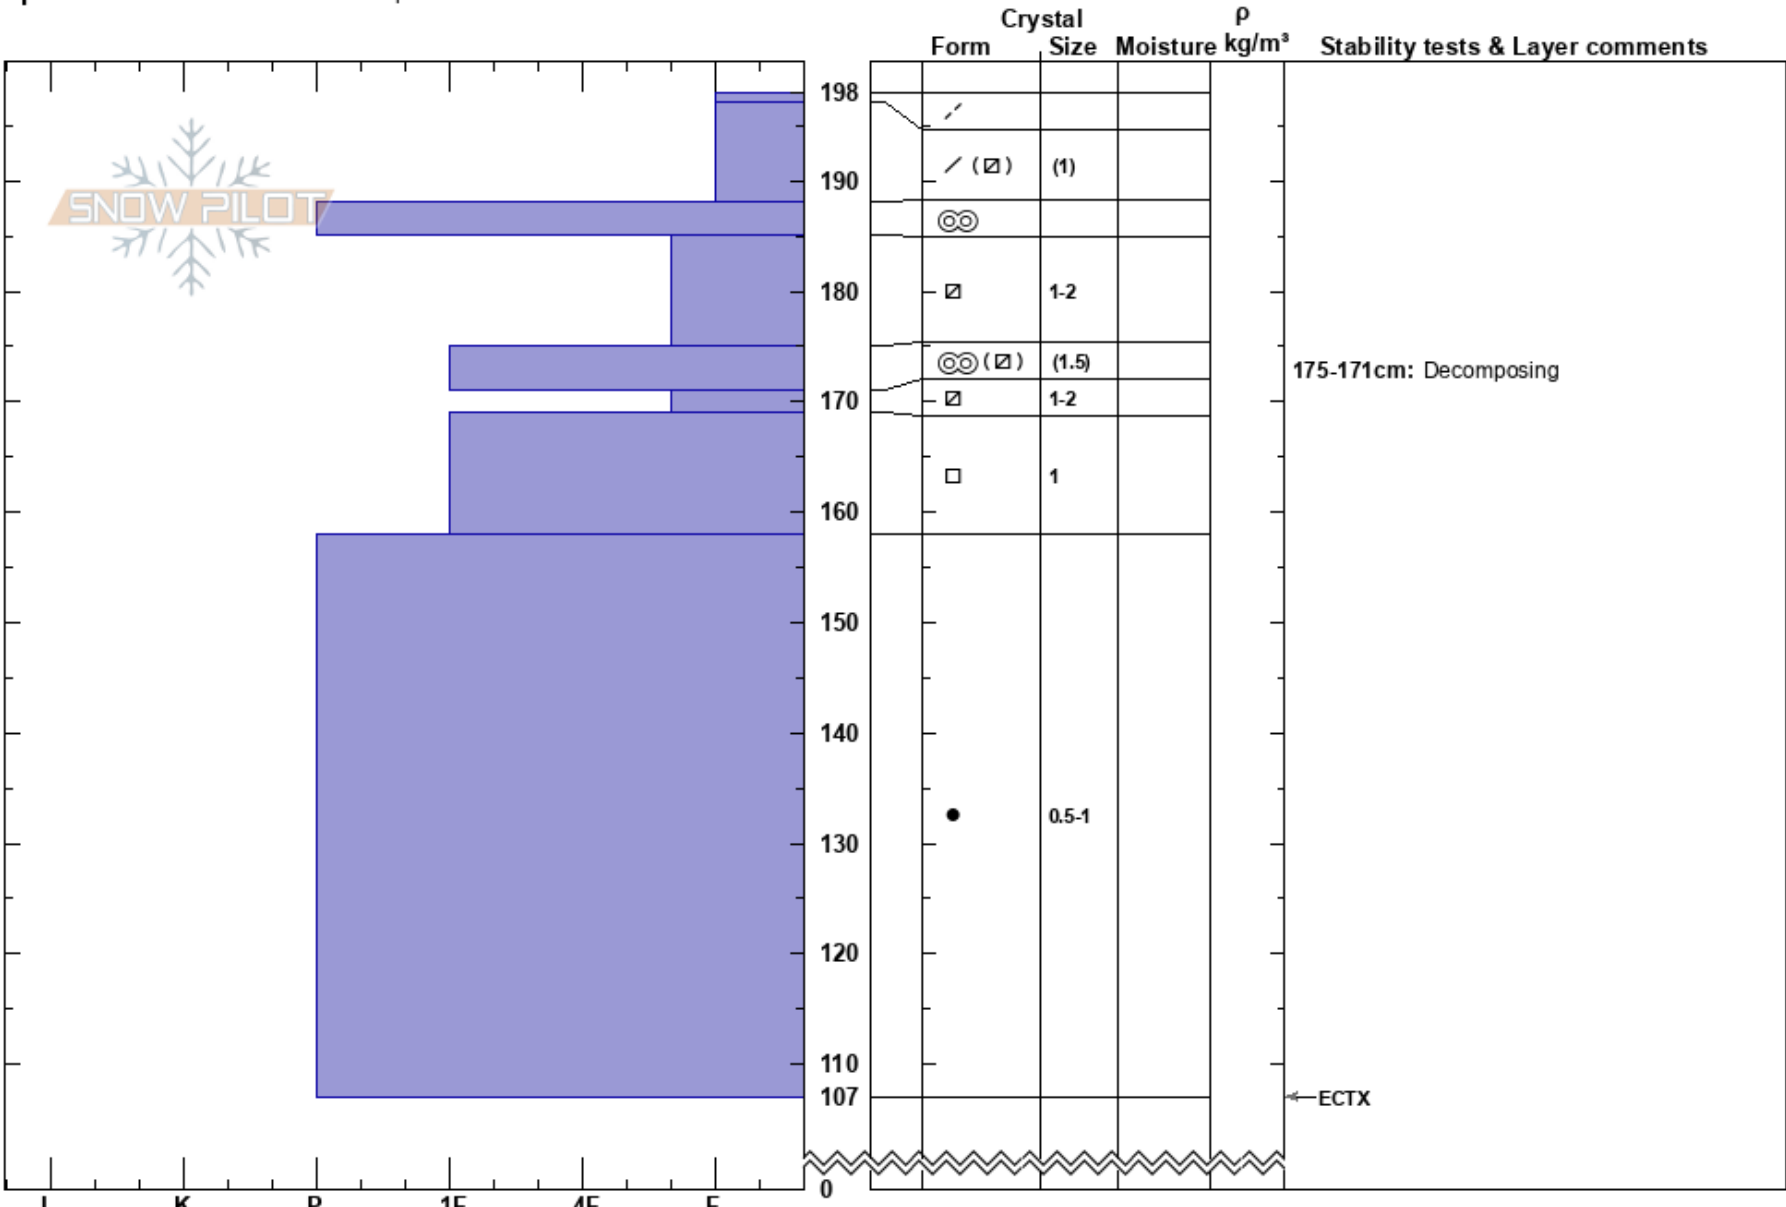

Sawtelle Road S-Facing
 Centennial Range
 ID
Elevation: 9043 ft
Aspect: 200°
Specifics: Snowmobile tracks on slope

Dave Zinn
 02/24/2022 - 11:20am
Co-ord: 44.55495N, -111.44540W
Slope Angle: 15°
Wind Loading: no

Stability: Very Good
Air Temperature: -17°C
Sky Cover: OVC
Precipitation: NO
Wind: Calm

HS: 198
Layer Notes:
 185-175cm: Problematic layer
 175-171cm: Decomposing

Notes: