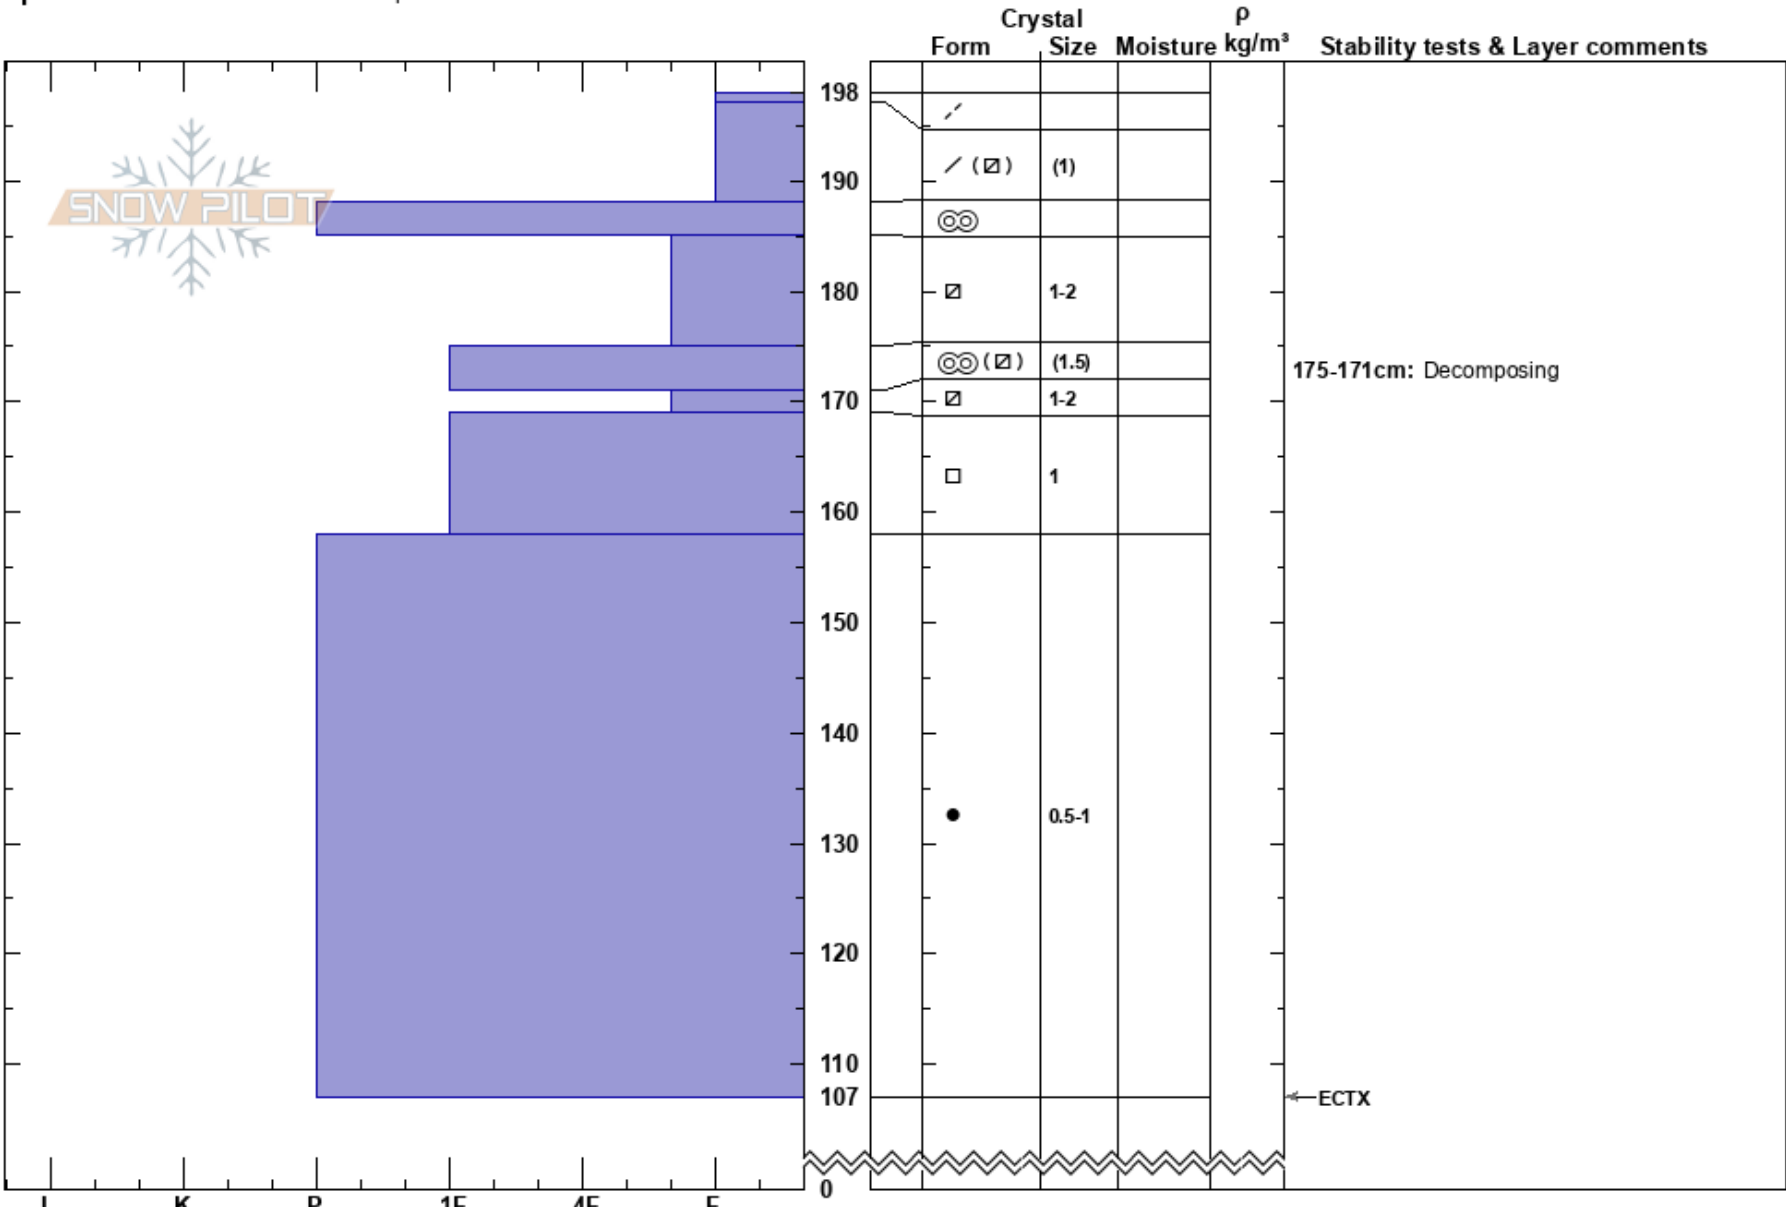

Sawtelle Road S-Facing  
 Centennial Range  
 ID  
**Elevation:** 9043 ft  
**Aspect:** 200°  
**Specifics:** Snowmobile tracks on slope

Dave Zinn  
 02/24/2022 - 11:20am  
**Co-ord:** 44.55495N, -111.44540W  
**Slope Angle:** 15°  
**Wind Loading:** no

**Stability:** Very Good  
**Air Temperature:** -17°C  
**Sky Cover:** OVC  
**Precipitation:** NO  
**Wind:** Calm

**HS:** 198  
**Layer Notes:**  
 185-175cm: Problematic layer  
 175-171cm: Decomposing