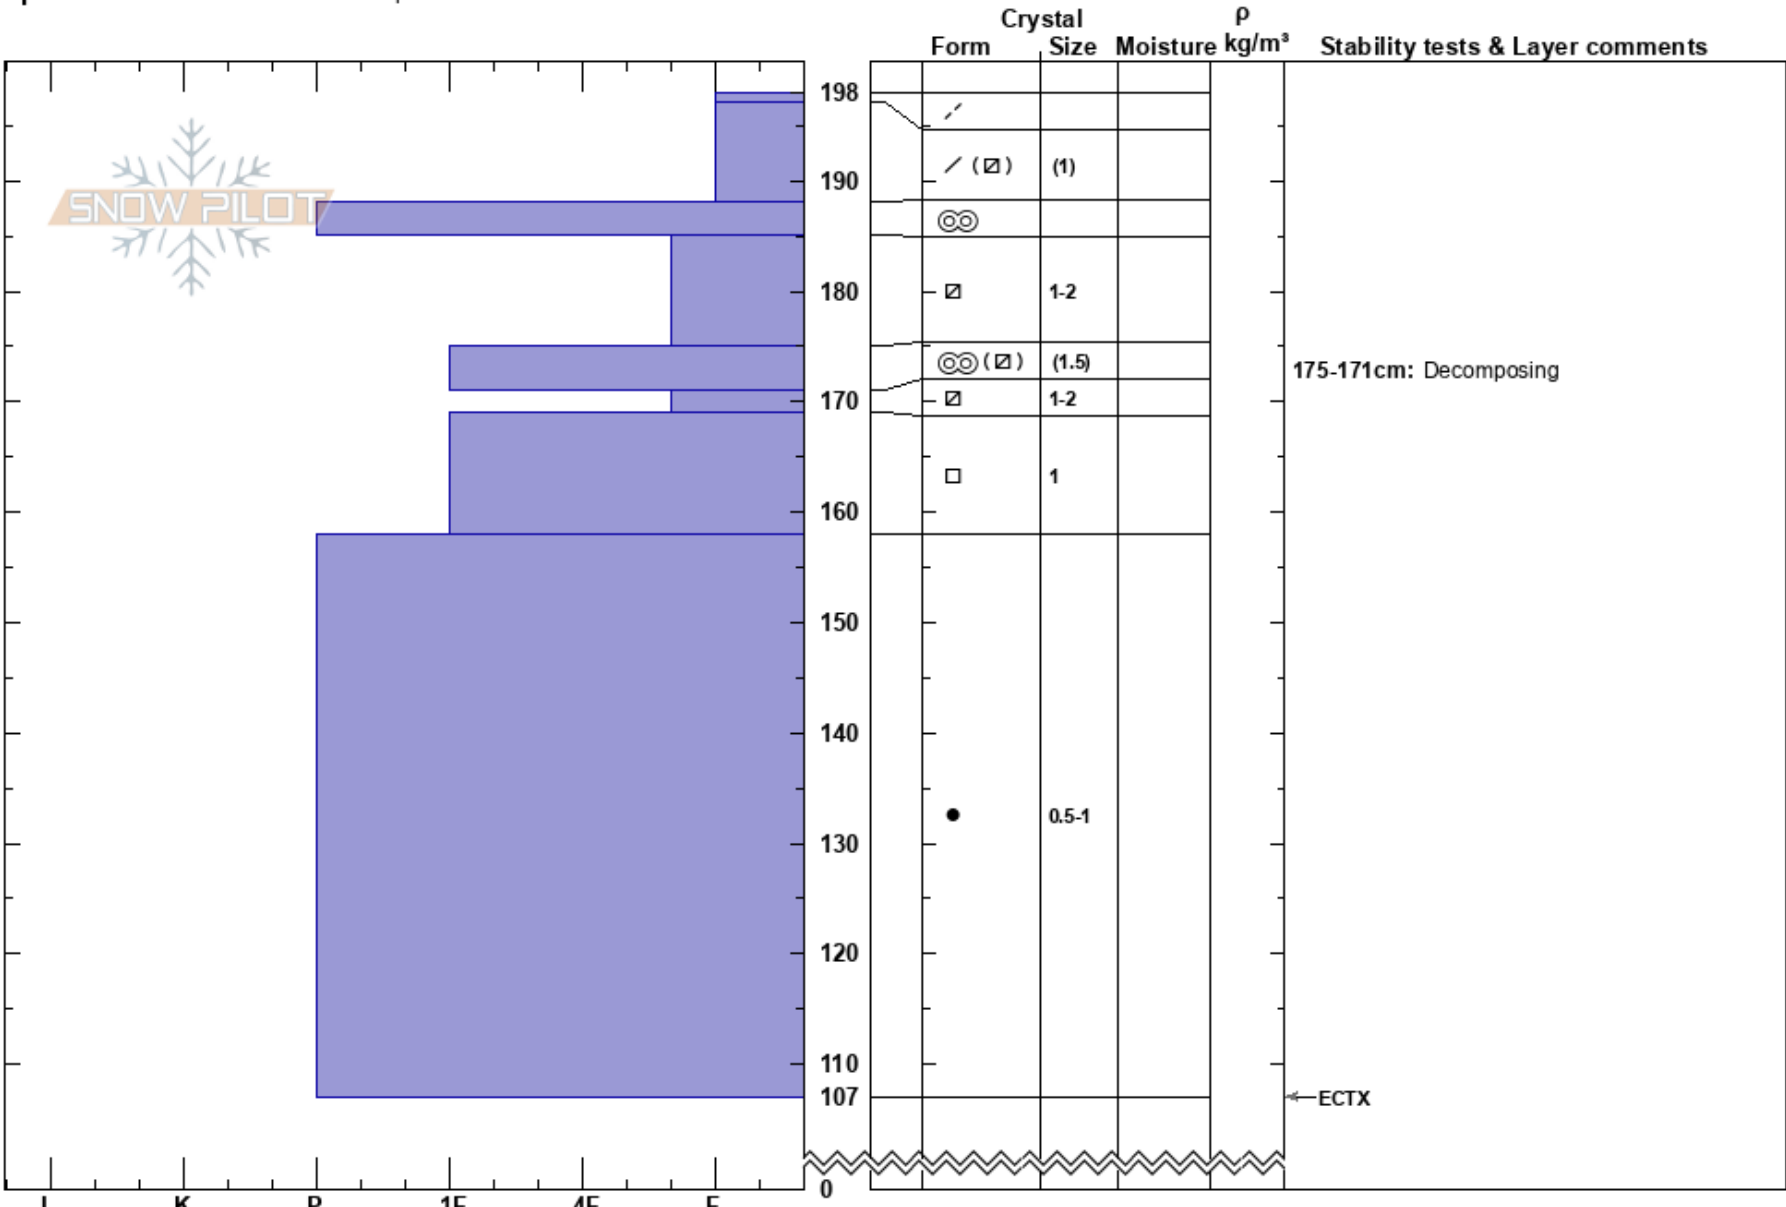

Sawtelle Road S-Facing  
 Centennial Range  
 ID  
 Elevation: 9043 ft  
 Aspect: 200°  
 Specifics: Snowmobile tracks on slope

Dave Zinn  
 02/24/2022 - 11:20am  
 Co-ord: 44.55495N, -111.44540W  
 Slope Angle: 15°  
 Wind Loading: no

Stability: Very Good  
 Air Temperature: -17°C  
 Sky Cover: OVC  
 Precipitation: NO  
 Wind: Calm

HS: 198  
 185-175cm: Problematic layer  
 175-171cm: Decomposing

Notes: