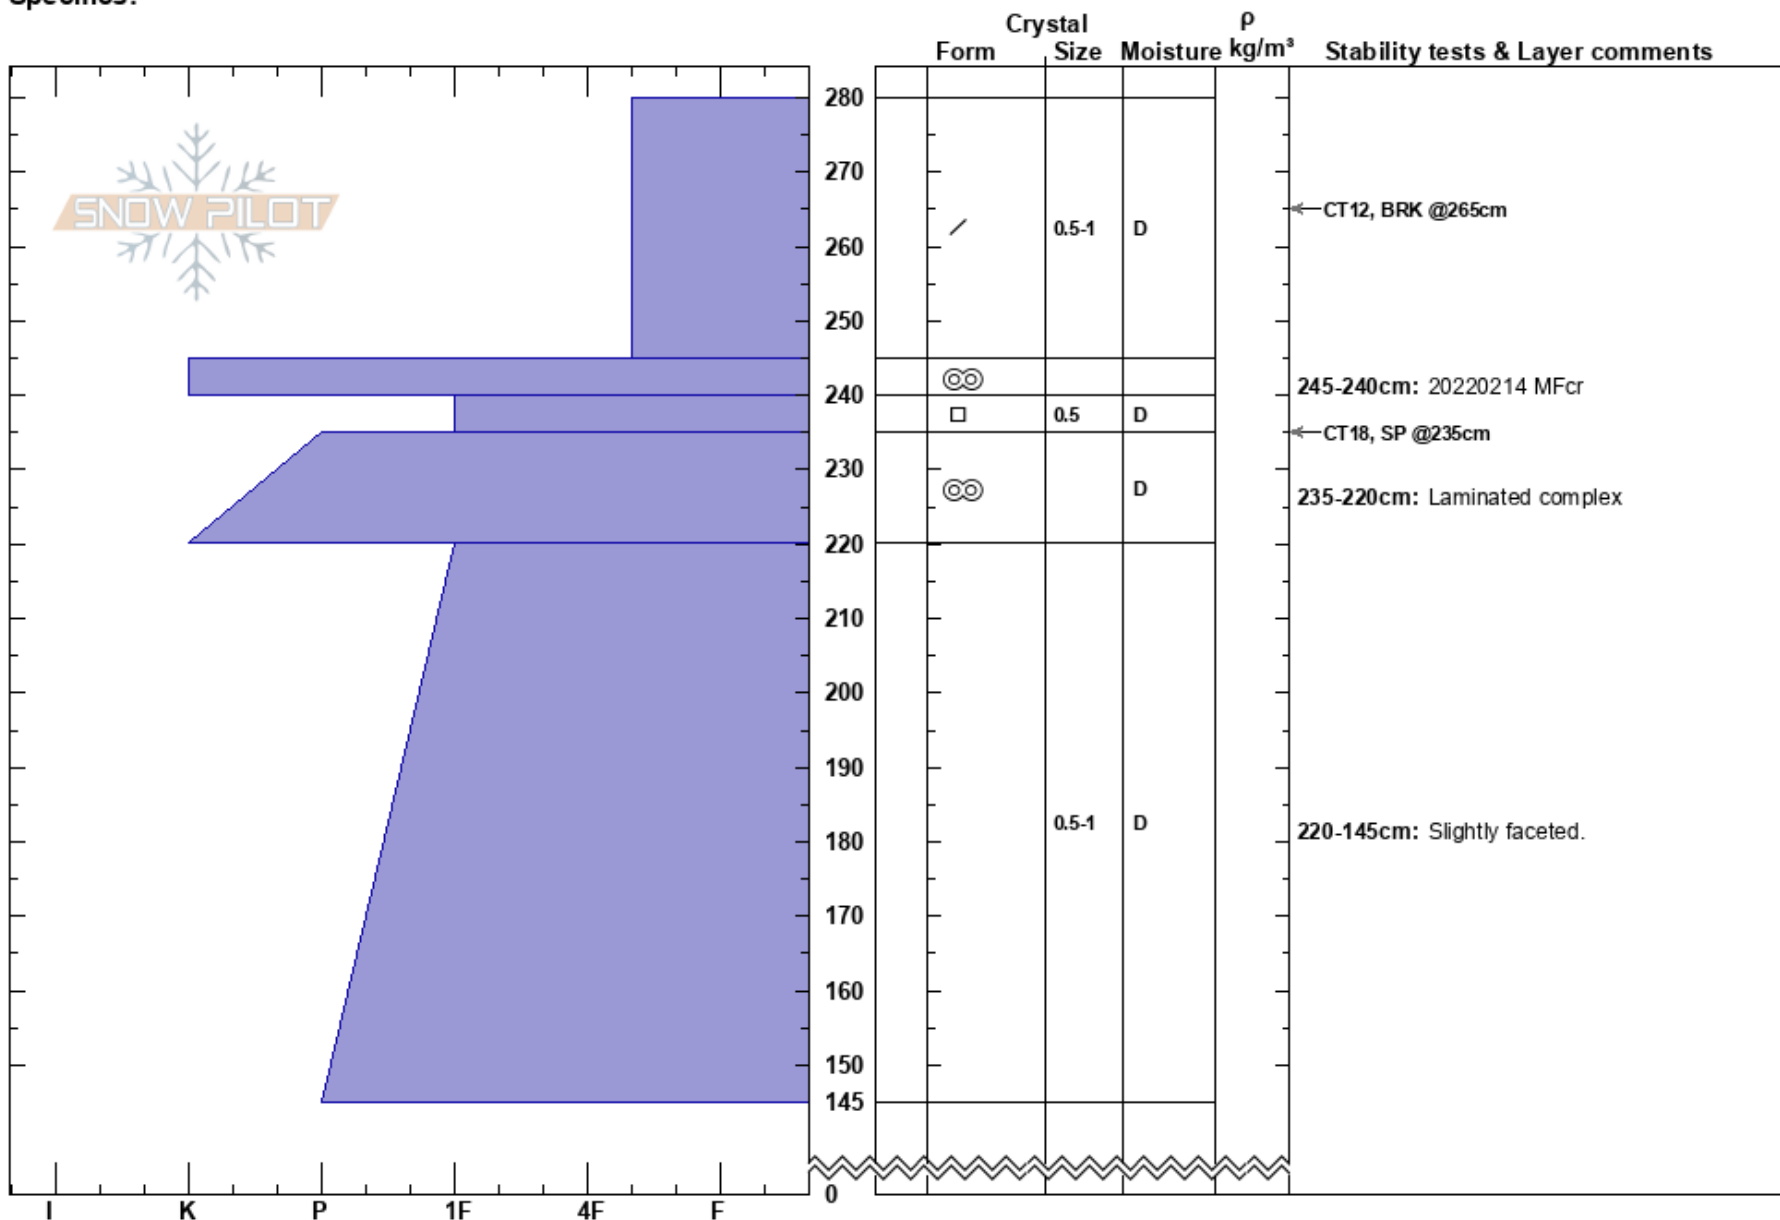

Mile 30.7
 Northern Rockies
 BC
 Elevation: 1528 m
 Aspect: NE
 Specifics:

Ben Jackman
 24/02/2022 - 11:45
 Co-ord: 54.80311N, -121.82010W
 Slope Angle:
 Wind Loading:

Stability:
 Air Temperature: -12°C
 Sky Cover: OVC
 Precipitation: NO
 Wind: N Light Breeze

HS:280
 Layer Notes:
 245-240cm: 20220214 MFcr
 245-240cm: Problematic layer
 235-220cm: Laminated complex
 220-145cm: Slightly faceted.

Notes: No observations below 145 cm