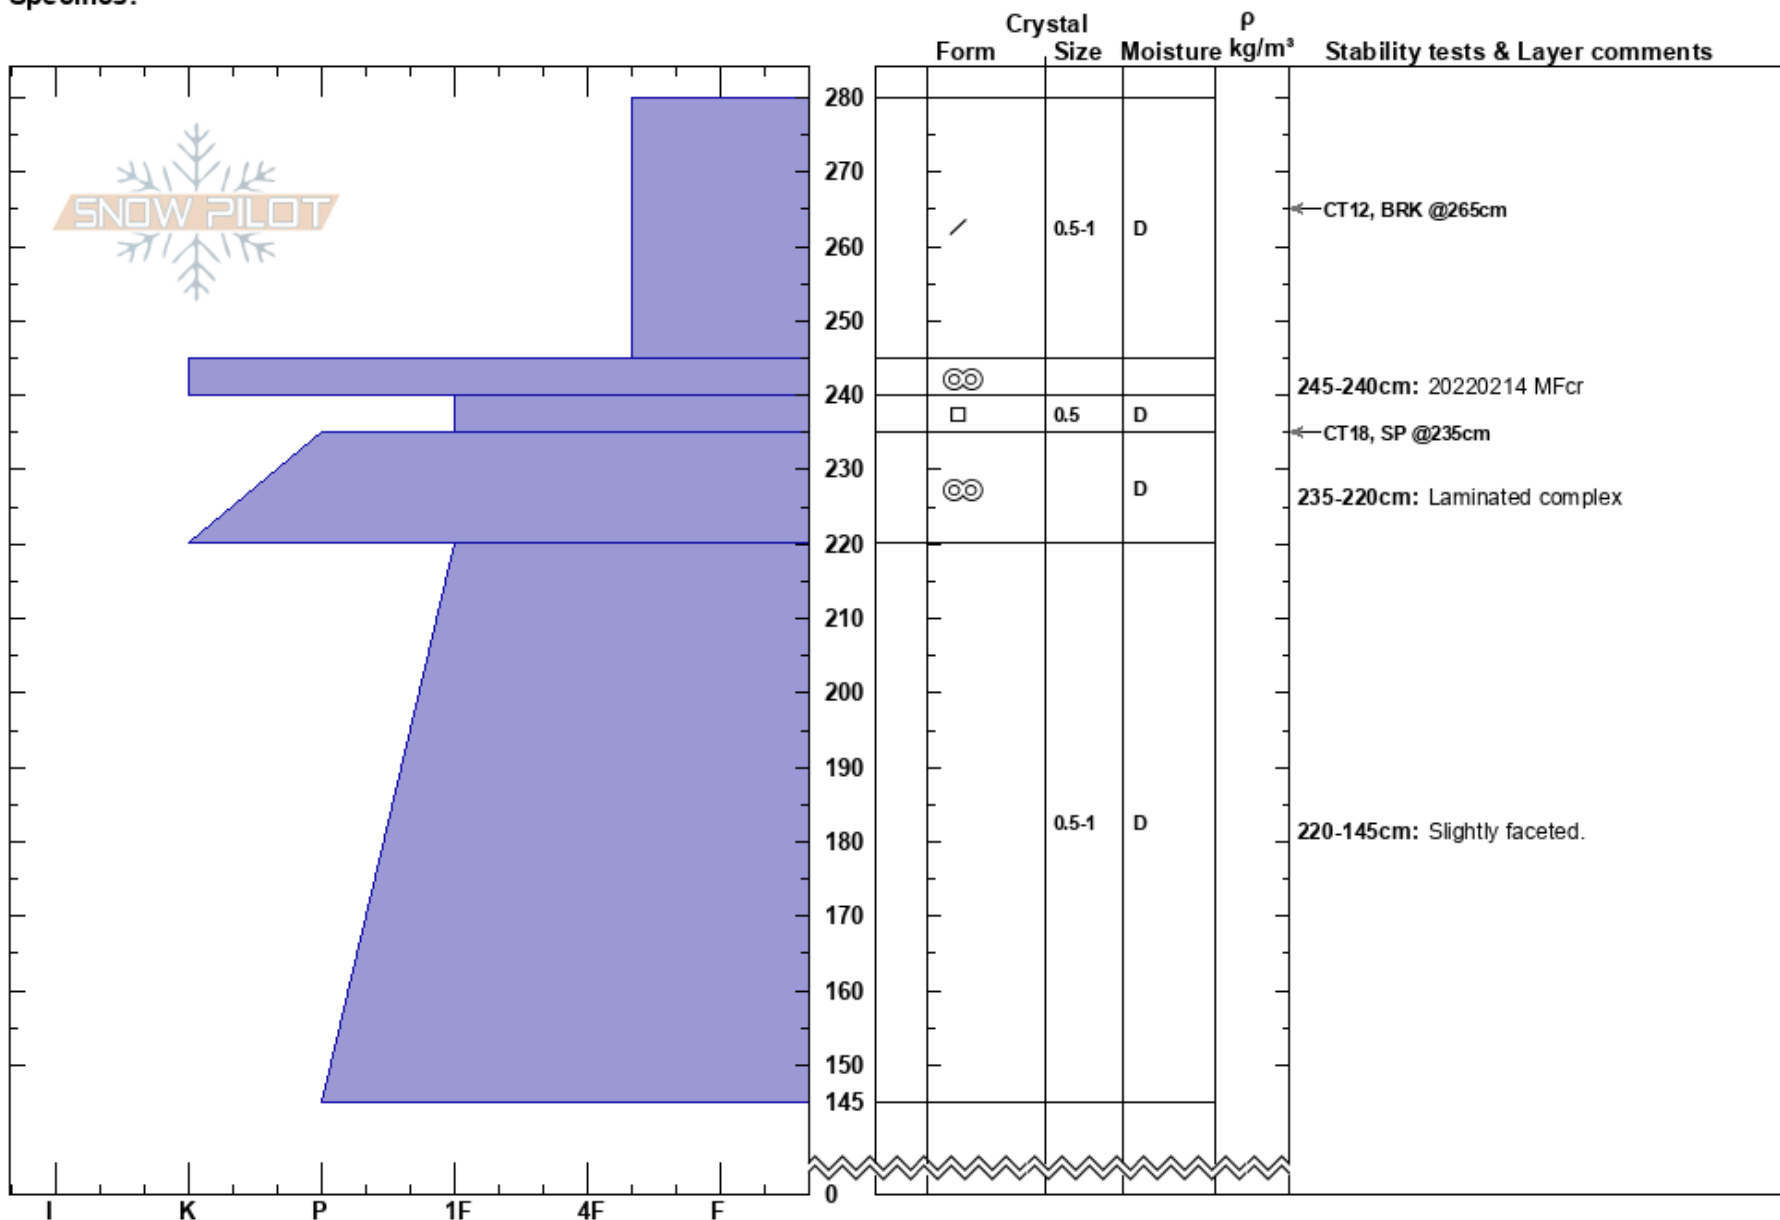

Mile 30.7
 Northern Rockies
 BC
Elevation: 1528 m
Aspect: NE
Specifics:

Ben Jackman
 24/02/2022 - 11:45
Co-ord: 54.80311N, -121.82010W
Slope Angle:
Wind Loading:

Stability:
Air Temperature: -12°C
Sky Cover: OVC
Precipitation: NO
Wind: N Light Breeze

HS: 280
Layer Notes:
 245-240cm: 20220214 MFcr
 245-240cm: Problematic layer
 235-220cm: Laminated complex
 220-145cm: Slightly faceted.

Notes: No observations below 145 cm