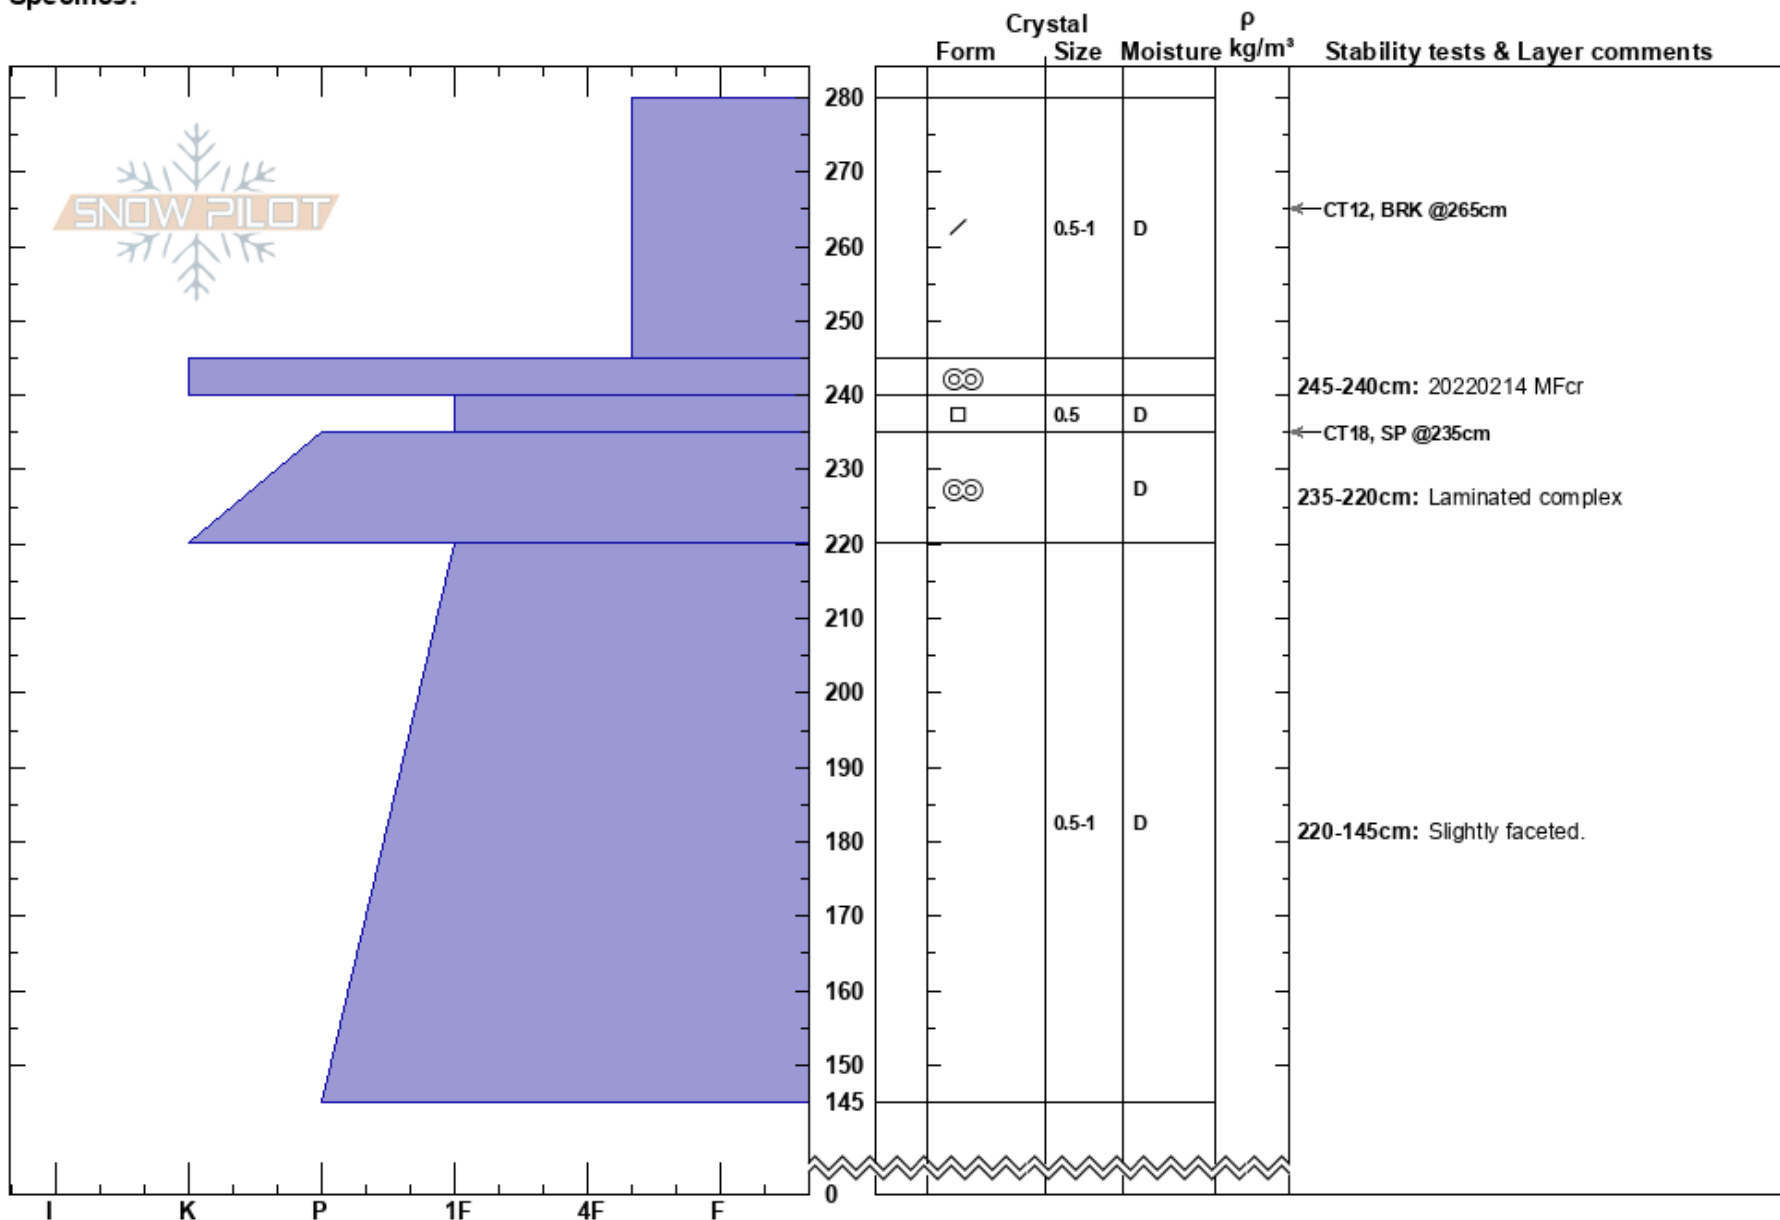

Mile 30.7  
 Northern Rockies  
 BC  
**Elevation:** 1528 m  
**Aspect:** NE  
**Specifics:**

Ben Jackman  
 24/02/2022 - 11:45  
**Co-ord:** 54.80311N, -121.82010W  
**Slope Angle:**  
**Wind Loading:**

**Stability:**  
**Air Temperature:** -12°C  
**Sky Cover:** OVC  
**Precipitation:** NO  
**Wind:** N Light Breeze

**HS:** 280  
**Layer Notes:**  
 245-240cm: 20220214 MFcr  
 245-240cm: Problematic layer  
 235-220cm: Laminated complex  
 220-145cm: Slightly faceted.

**Notes:** No observations below 145 cm