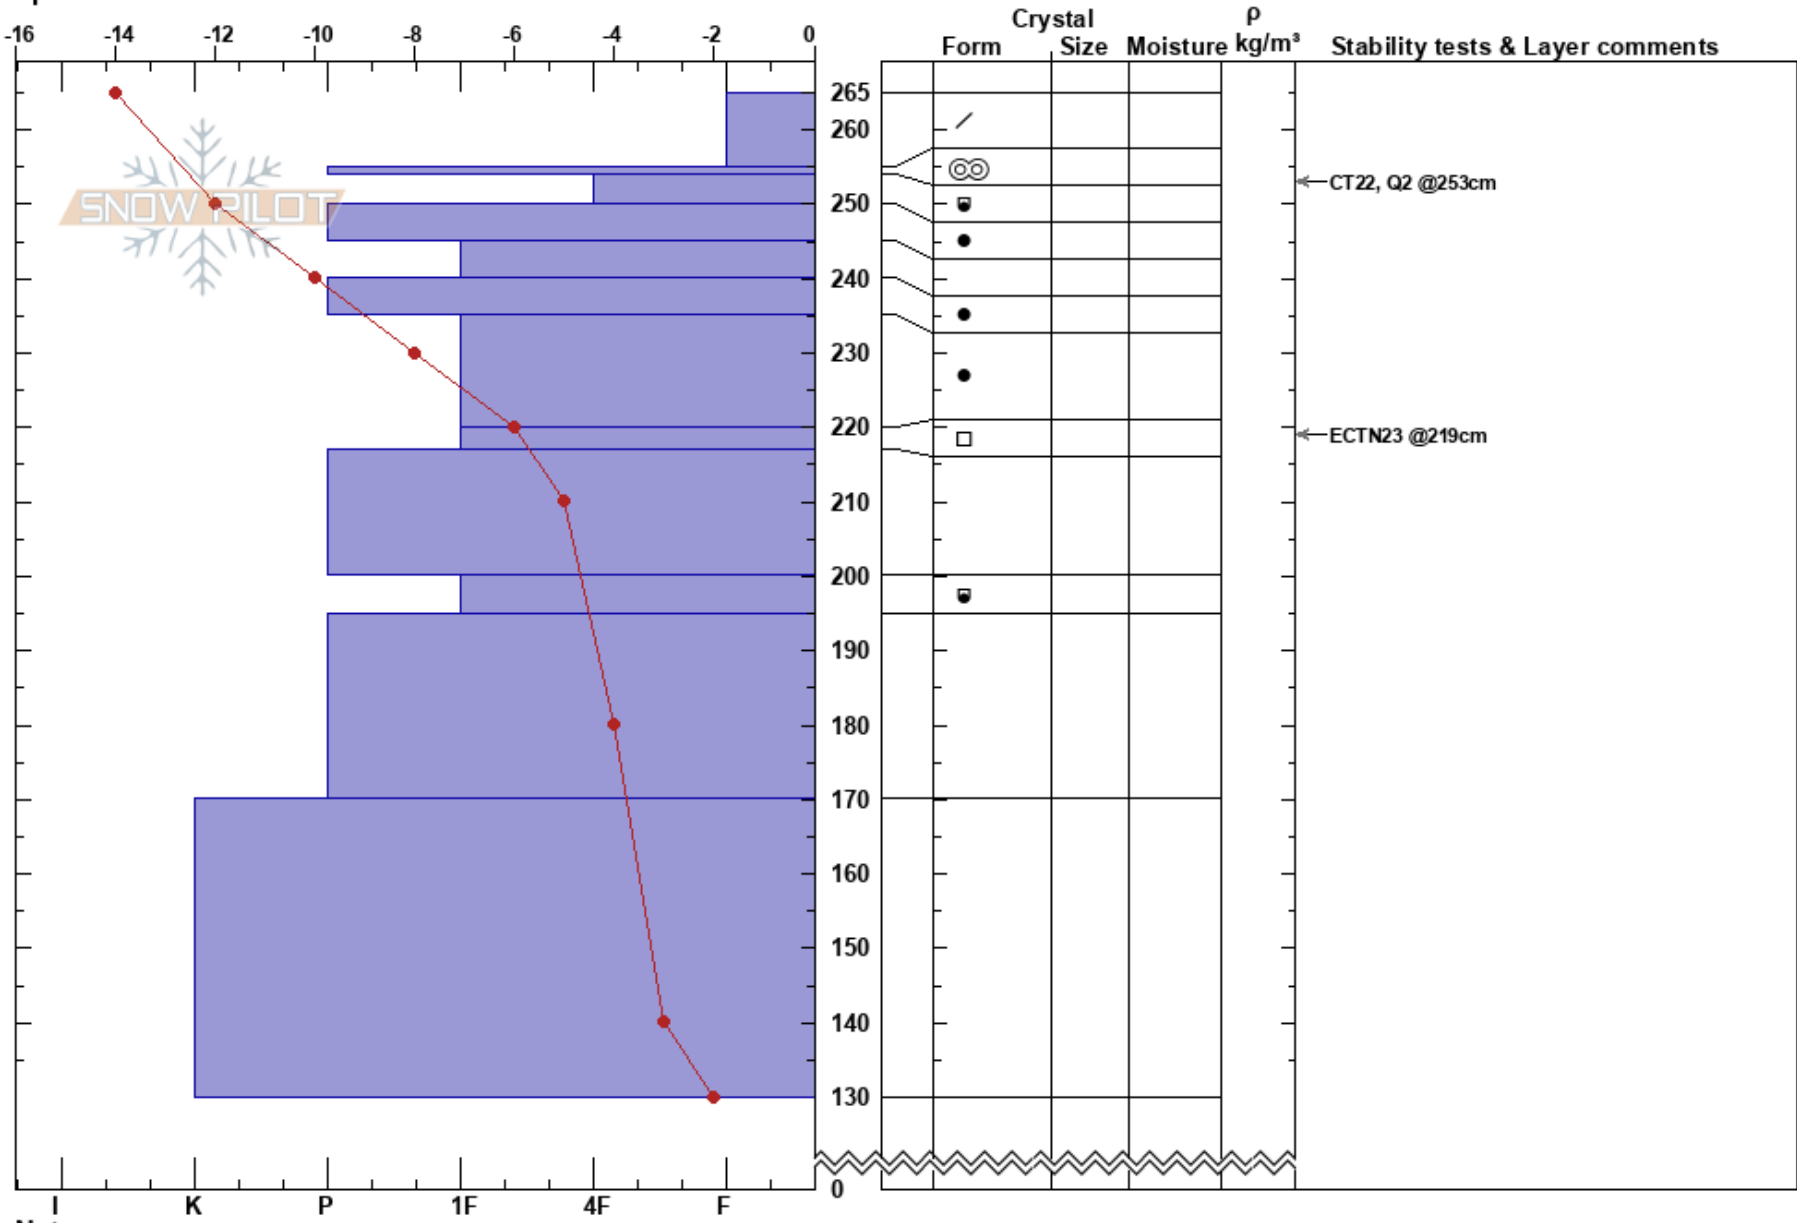

Eagle Peak
 Bitterroot
 MT
 Elevation: 6353 ft
 Aspect: NW
 Specifics:

Mikey Church
 02/24/2022 - 1:40pm
 Co-ord: 47.44050N, -115.74892W
 Slope Angle: 34°
 Wind Loading: no

Stability:
 Air Temperature: -8°C
 Sky Cover: FEW
 Precipitation: NO
 Wind: SW Calm

HS:265
 254-250cm: Problematic layer

Notes: