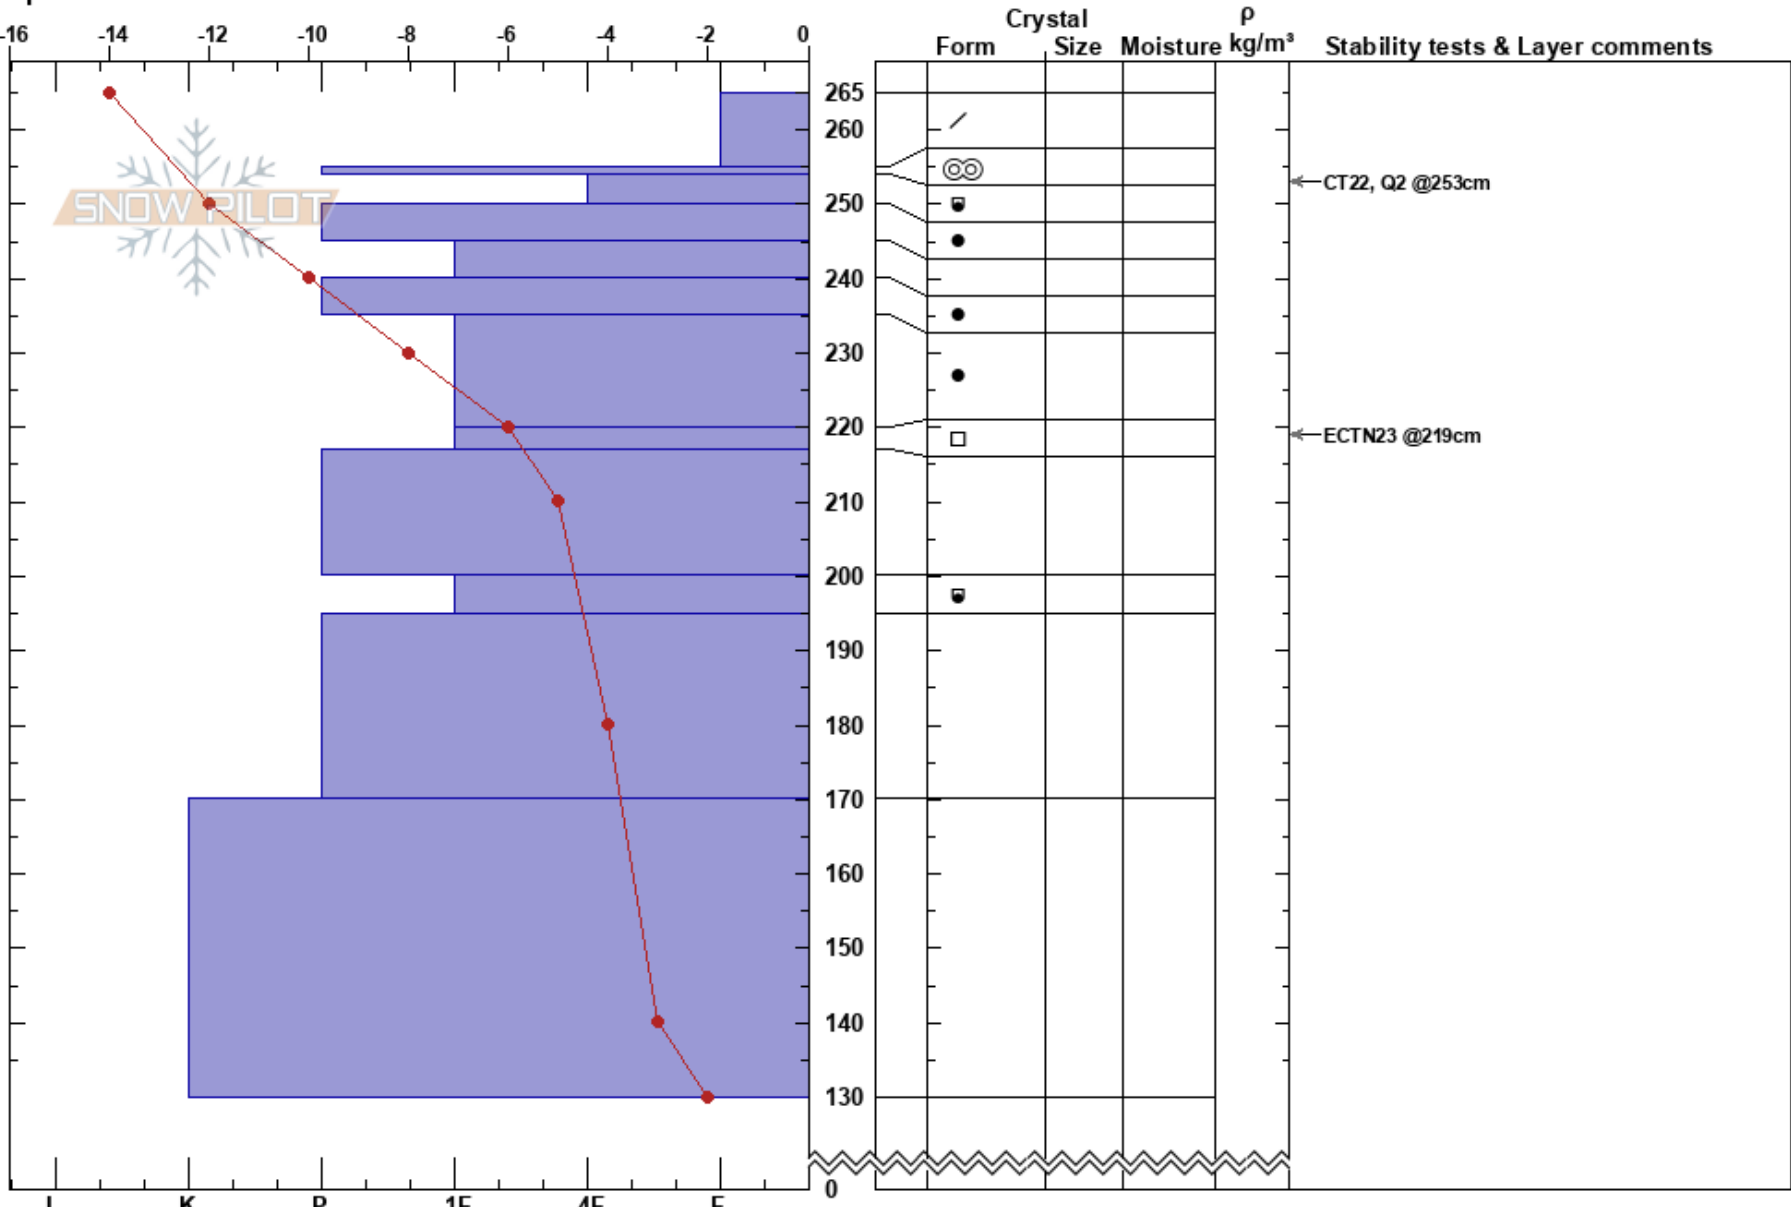

Eagle Peak
 Bitterroot
 MT
 Elevation: 6353 ft
 Aspect: NW
 Specifics:

Mikey Church
 02/24/2022 - 1:40pm
 Co-ord: 47.44050N, -115.74892W
 Slope Angle: 34°
 Wind Loading: no

Stability:
 Air Temperature: -8°C
 Sky Cover: FEW
 Precipitation: NO
 Wind: SW Calm

HS:265
 254-250cm: Problematic layer

Notes: