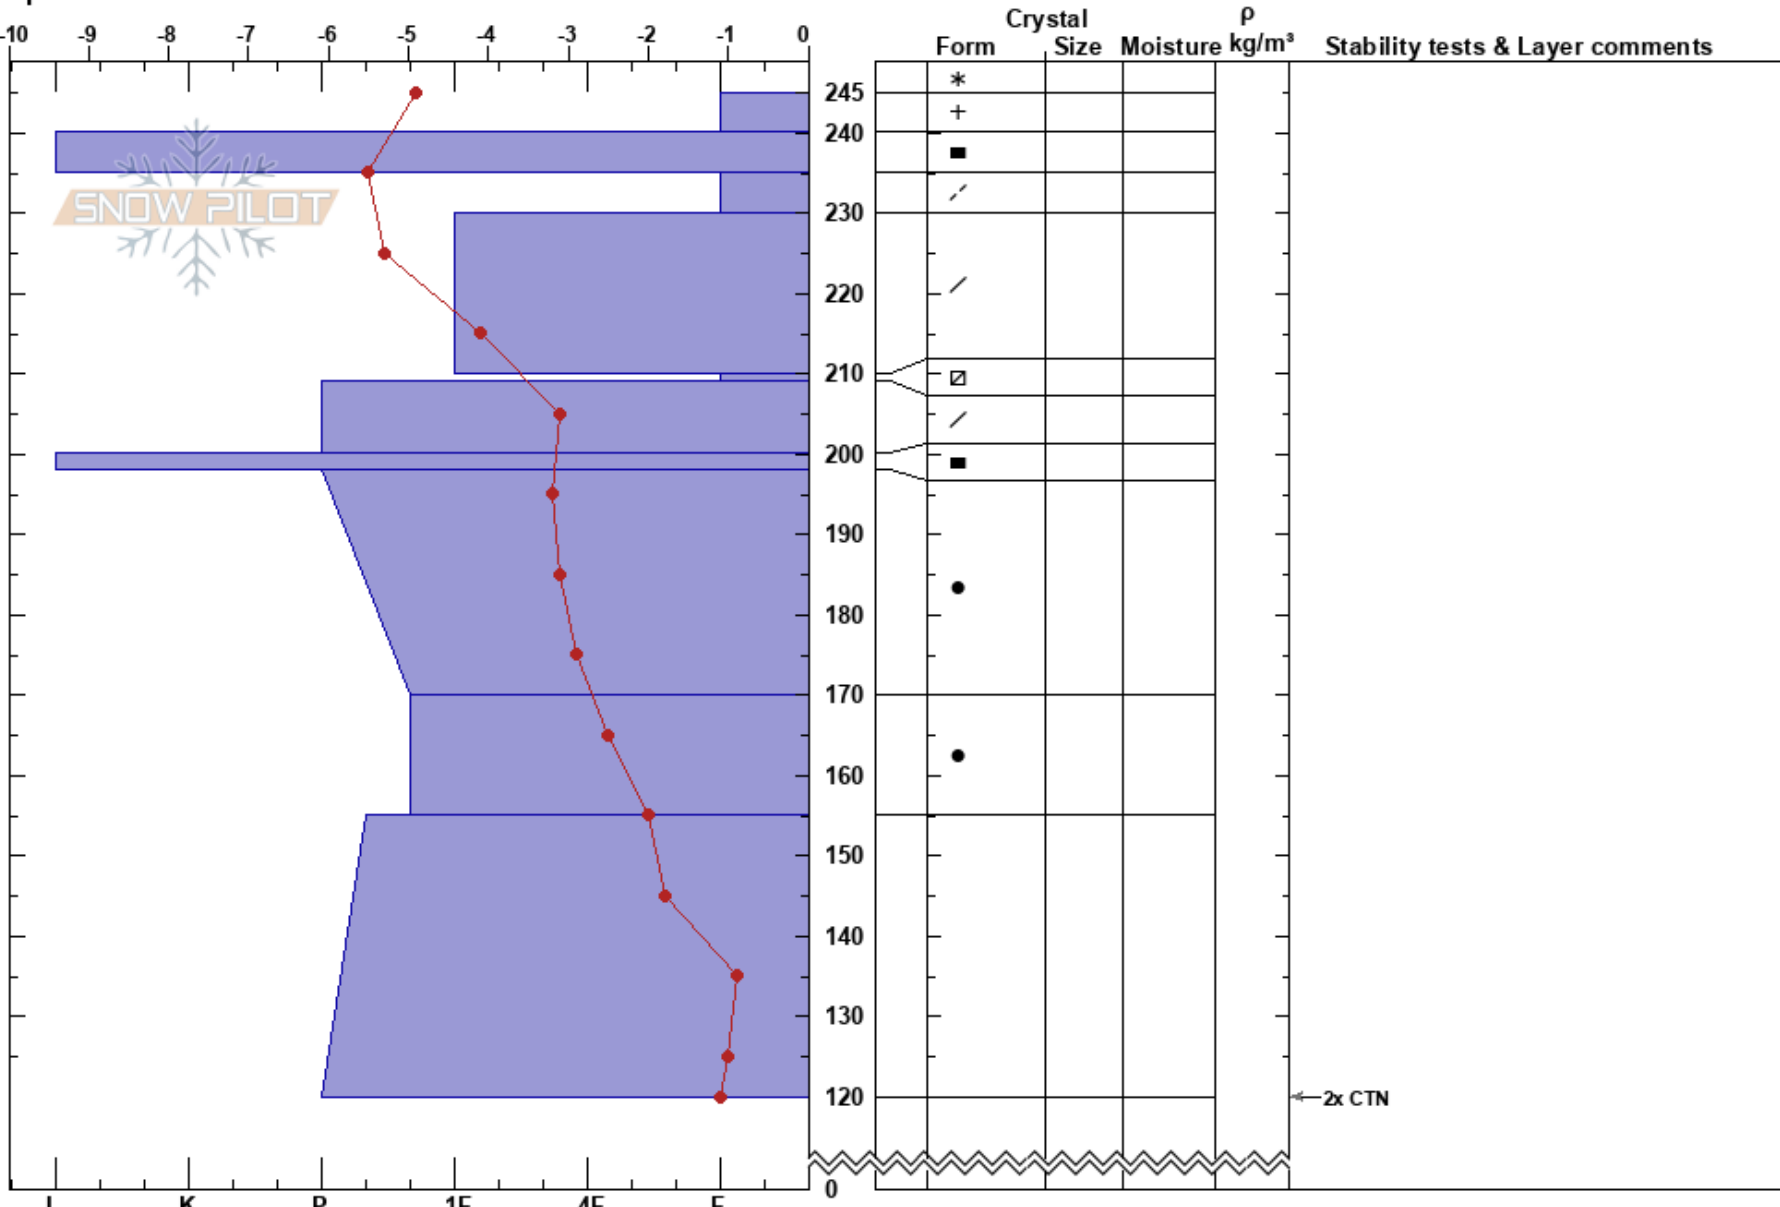

Lunch Peak ridge  
 Cabinet Mountains  
 ID  
 Elevation: 6262 ft  
 Aspect: 150°  
 Specifics:

Jeff Thompson  
 02/24/2022 - 11:00am  
 Co-ord: 48.38588N, -116.18485W  
 Slope Angle: 24°  
 Wind Loading: previous

Stability:  
 Air Temperature: -3°C  
 Sky Cover: FEW  
 Precipitation: S-1  
 Wind: SW Light Breeze  
 HS:245  
 PF: 3  
 PS: 3  
 210-209cm: Problematic layer

Notes: wind loading from many directions over the past week. Most recently from the SW cross loading and reverse loading many slopes near and above tree line.