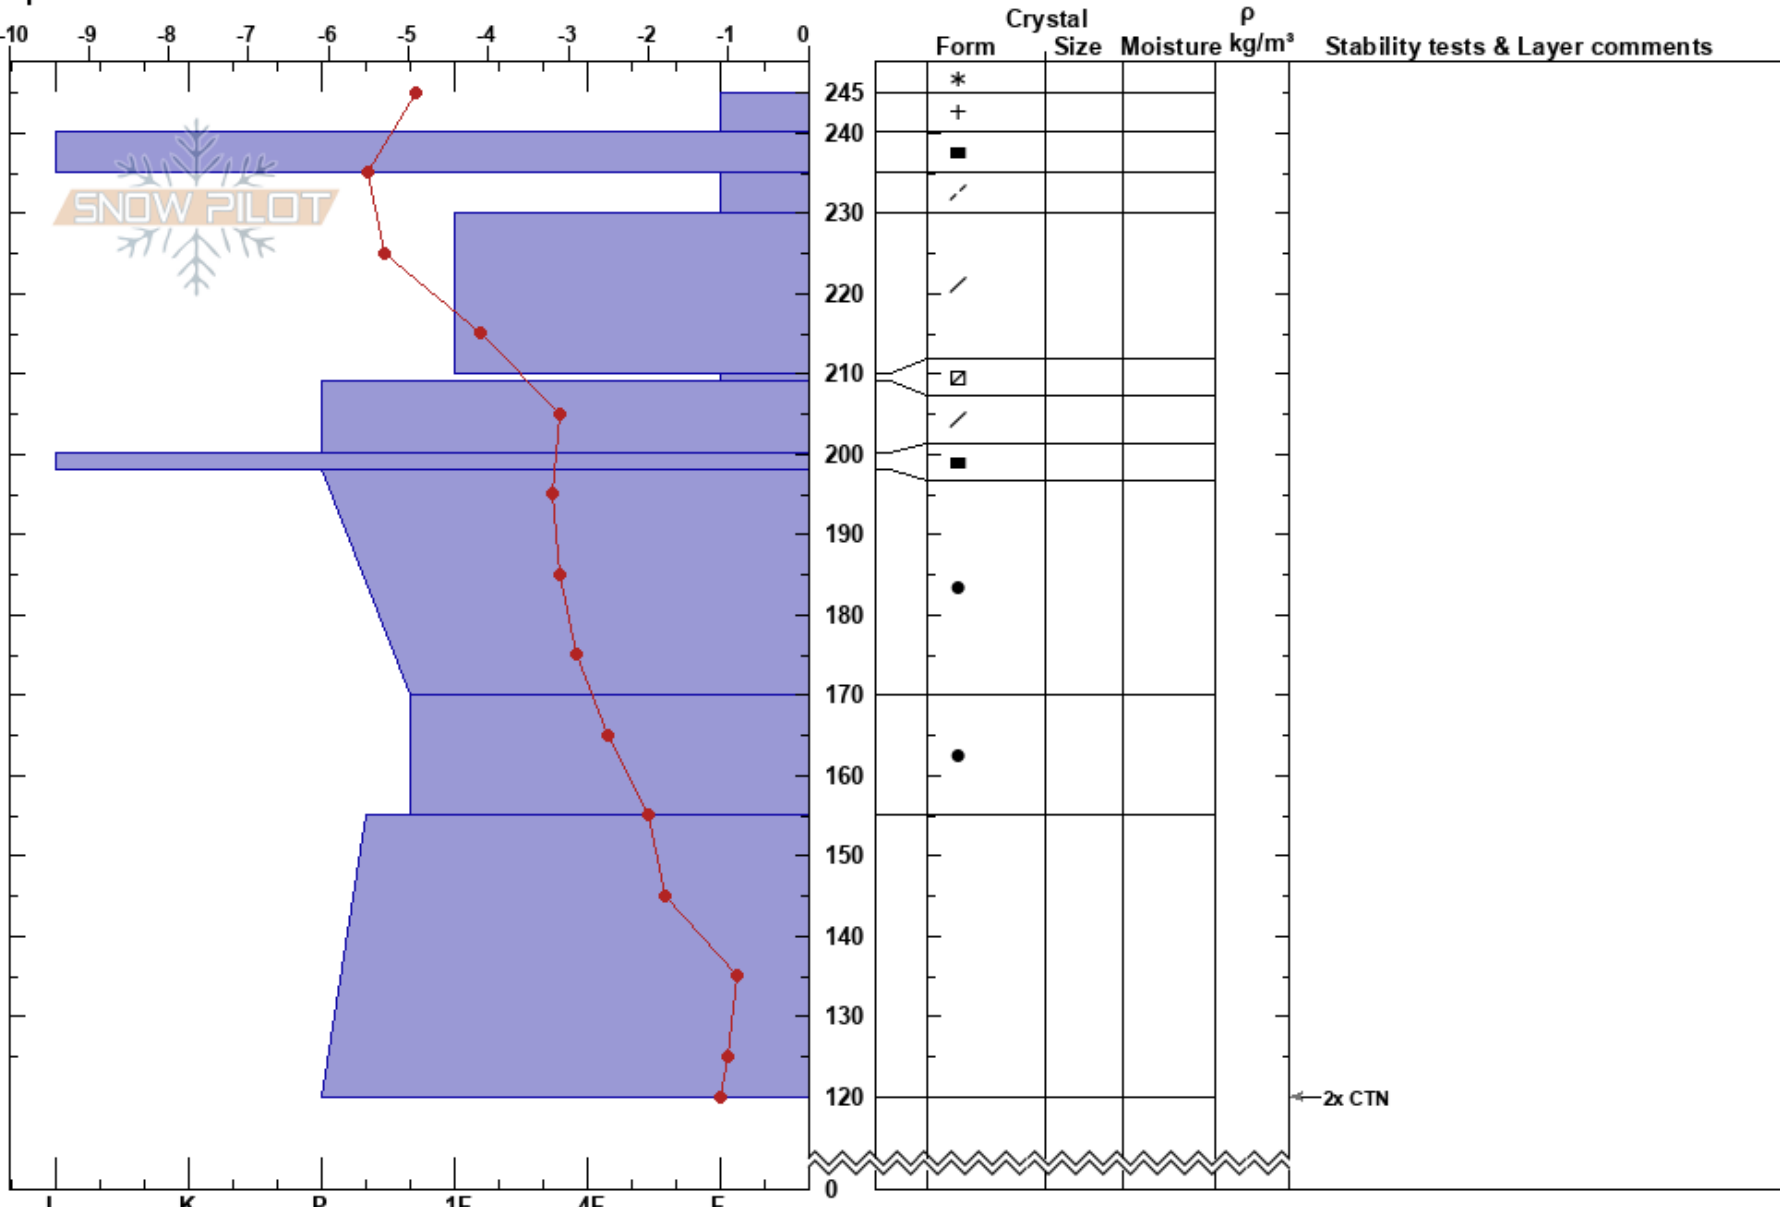

Lunch Peak ridge
 Cabinet Mountains
 ID
 Elevation: 6262 ft
 Aspect: 150°
 Specifics:

Jeff Thompson
 02/24/2022 - 11:00am
 Co-ord: 48.38588N, -116.18485W
 Slope Angle: 24°
 Wind Loading: previous

Stability:
 Air Temperature: -3°C
 Sky Cover: FEW
 Precipitation: S-1
 Wind: SW Light Breeze

HS:245
 Layer Stability:
 PF: 3
 PS: 3
 210-209cm: Problematic layer

Notes: wind loading from many directions over the past week. Most recently from the SW cross loading and reverse loading many slopes near and above tree line.