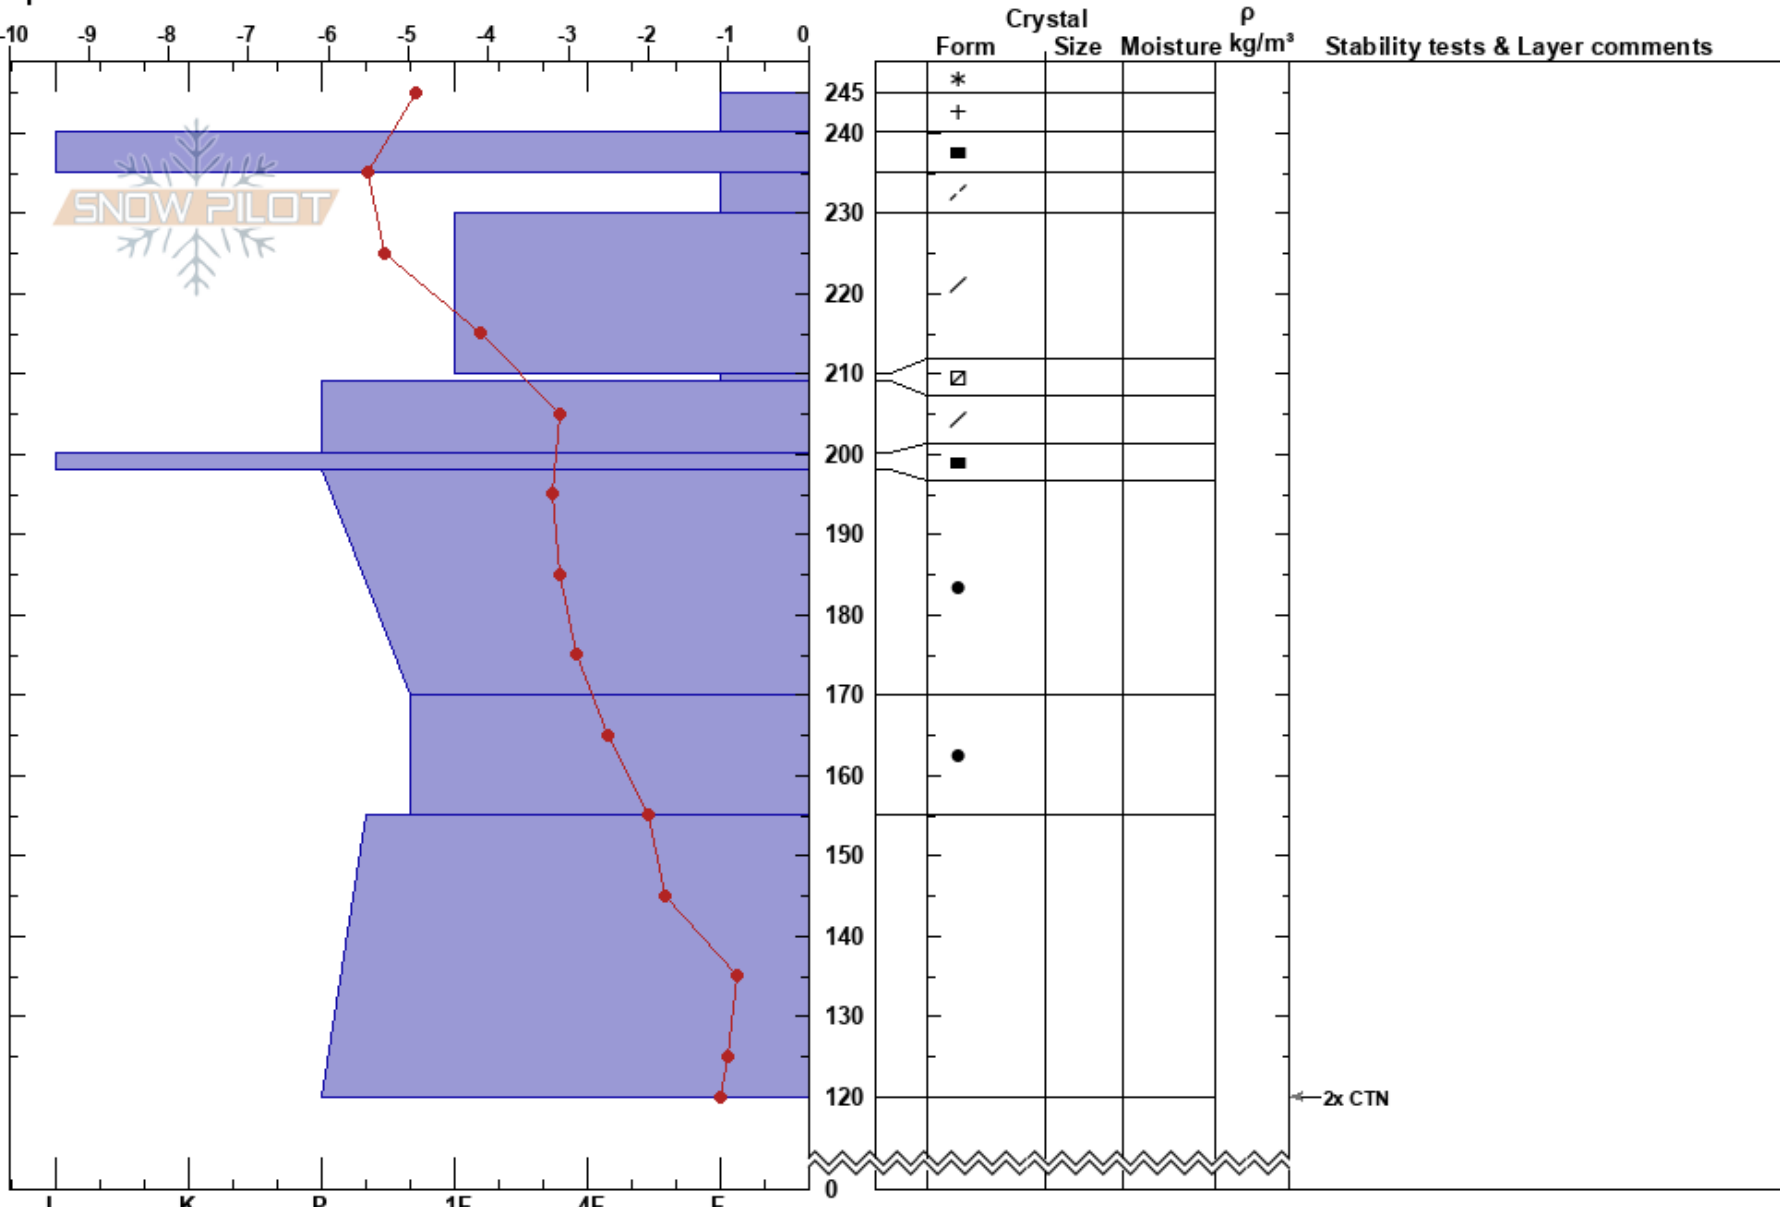

Lunch Peak ridge  
 Cabinet Mountains  
 ID  
 Elevation: 6262 ft  
 Aspect: 150°  
 Specifics:

Jeff Thompson  
 02/24/2022 - 11:00am  
 Co-ord: 48.38588N, -116.18485W  
 Slope Angle: 24°  
 Wind Loading: previous

Stability:  
 Air Temperature: -3°C  
 Sky Cover: FEW  
 Precipitation: S-1  
 Wind: SW Light Breeze

HS:245  
 PF: 3  
 PS: 3  
 210-209cm: Problematic layer

Notes: wind loading from many directions over the past week. Most recently from the SW cross loading and reverse loading many slopes near and above tree line.