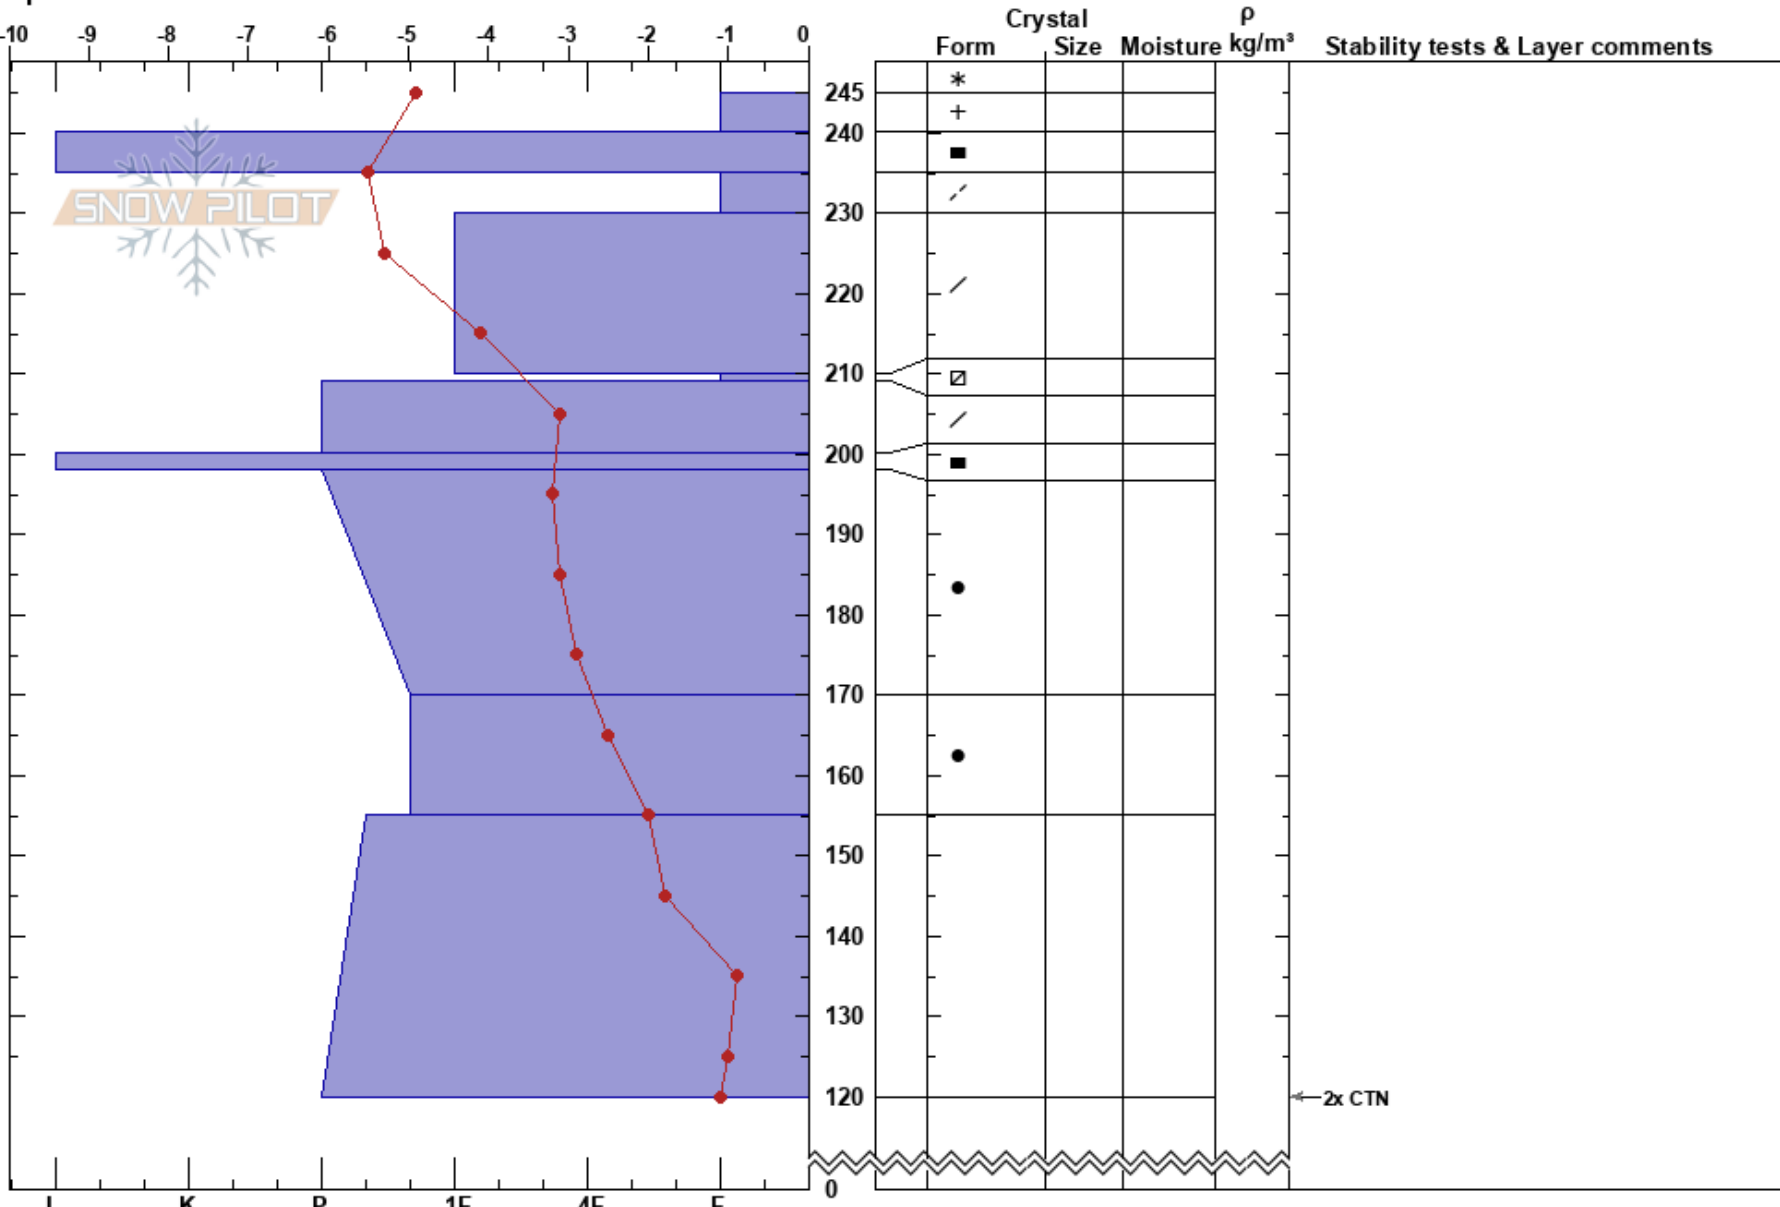

Lunch Peak ridge
 Cabinet Mountains
 ID
 Elevation: 6262 ft
 Aspect: 150°
 Specifics:

Jeff Thompson
 02/24/2022 - 11:00am
 Co-ord: 48.38588N, -116.18485W
 Slope Angle: 24°
 Wind Loading: previous

Stability:
 Air Temperature: -3°C
 Sky Cover: FEW
 Precipitation: S-1
 Wind: SW Light Breeze
 HS:245
 PF: 3
 PS: 3
 210-209cm: Problematic layer

Notes: wind loading from many directions over the past week. Most recently from the SW cross loading and reverse loading many slopes near and above tree line.