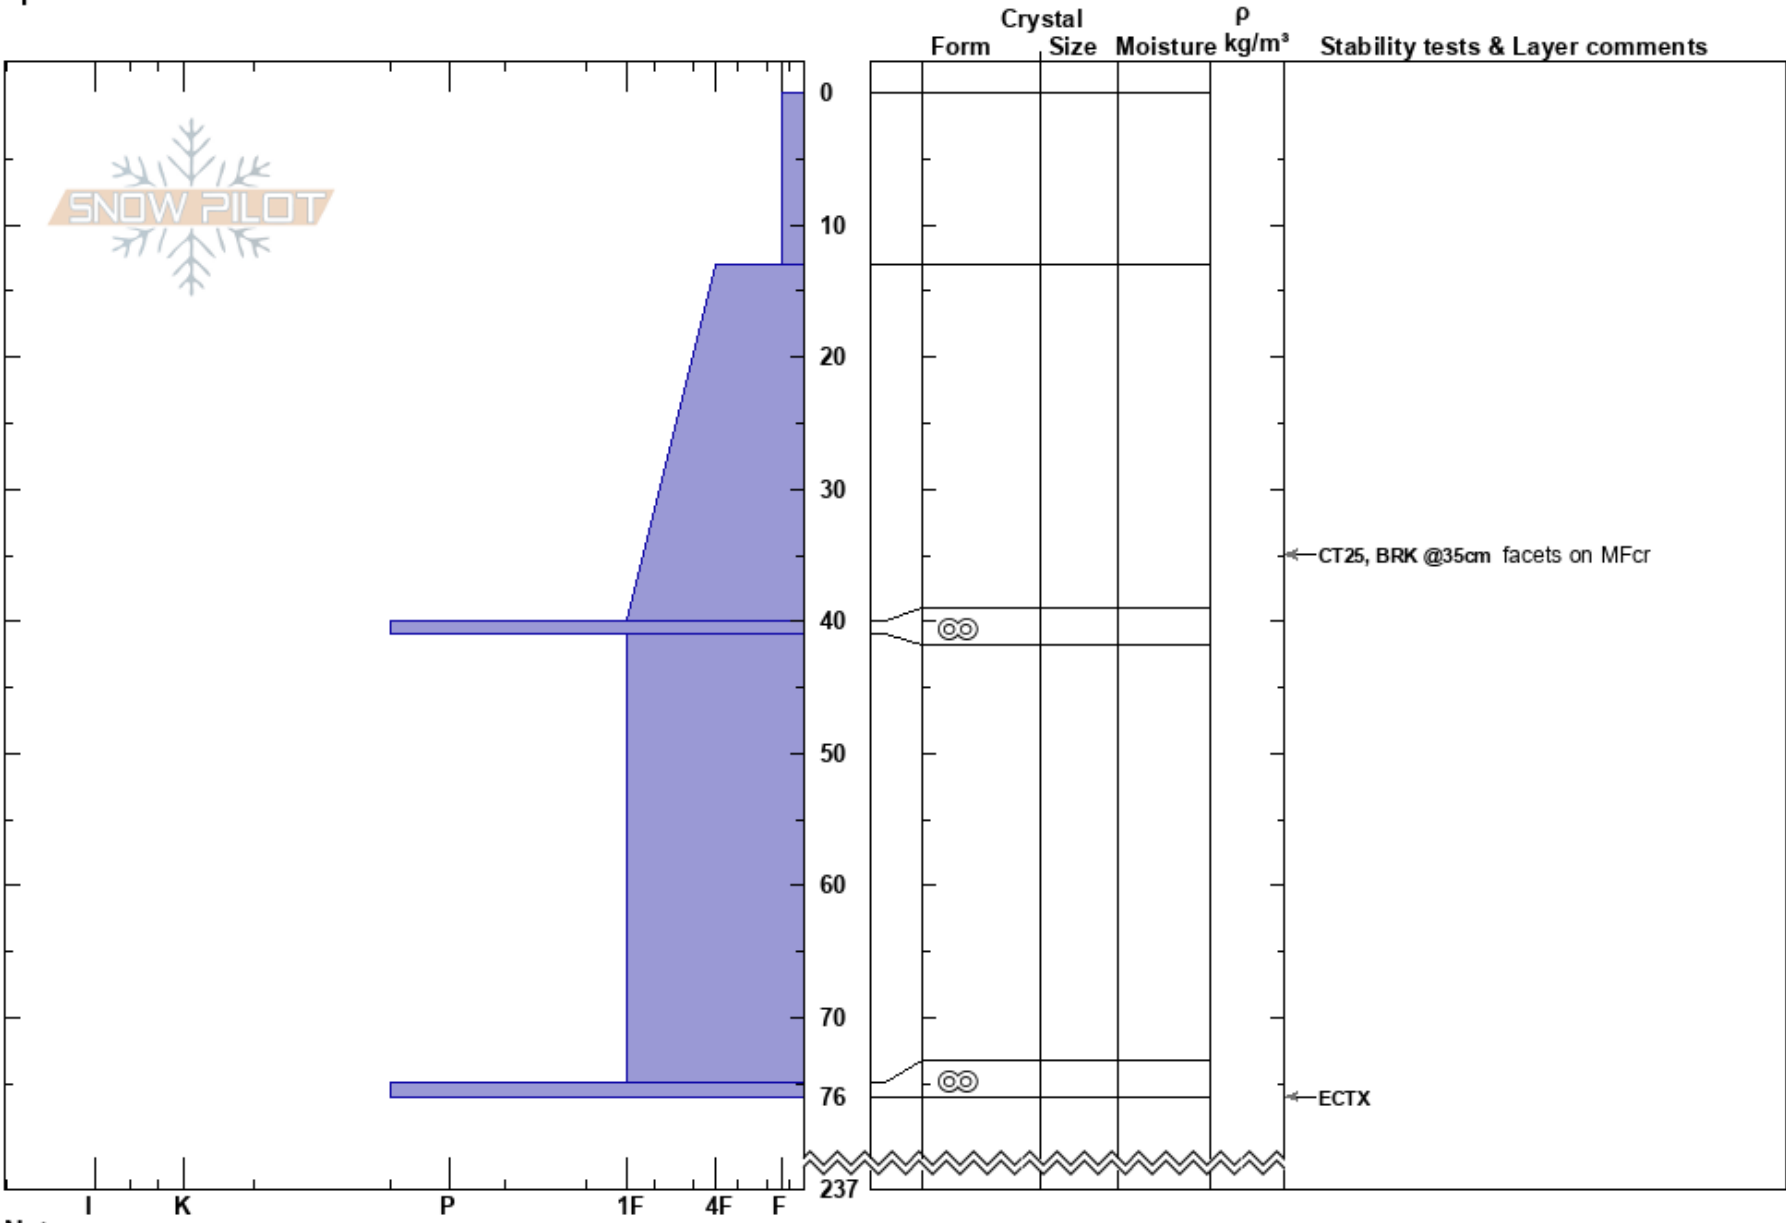

Trapline Path
 Monashee
 BC
 Elevation: 1960 m
 Aspect: 90°
 Specifics:

Keefer Lake
 24/02/2022 - 10:24
 Co-ord:
 Slope Angle: 36°
 Wind Loading:

Stability:
 Air Temperature: -16°C
 Sky Cover:
 Precipitation: NO
 Wind: Calm

HS:237 Layer Notes:

Notes: