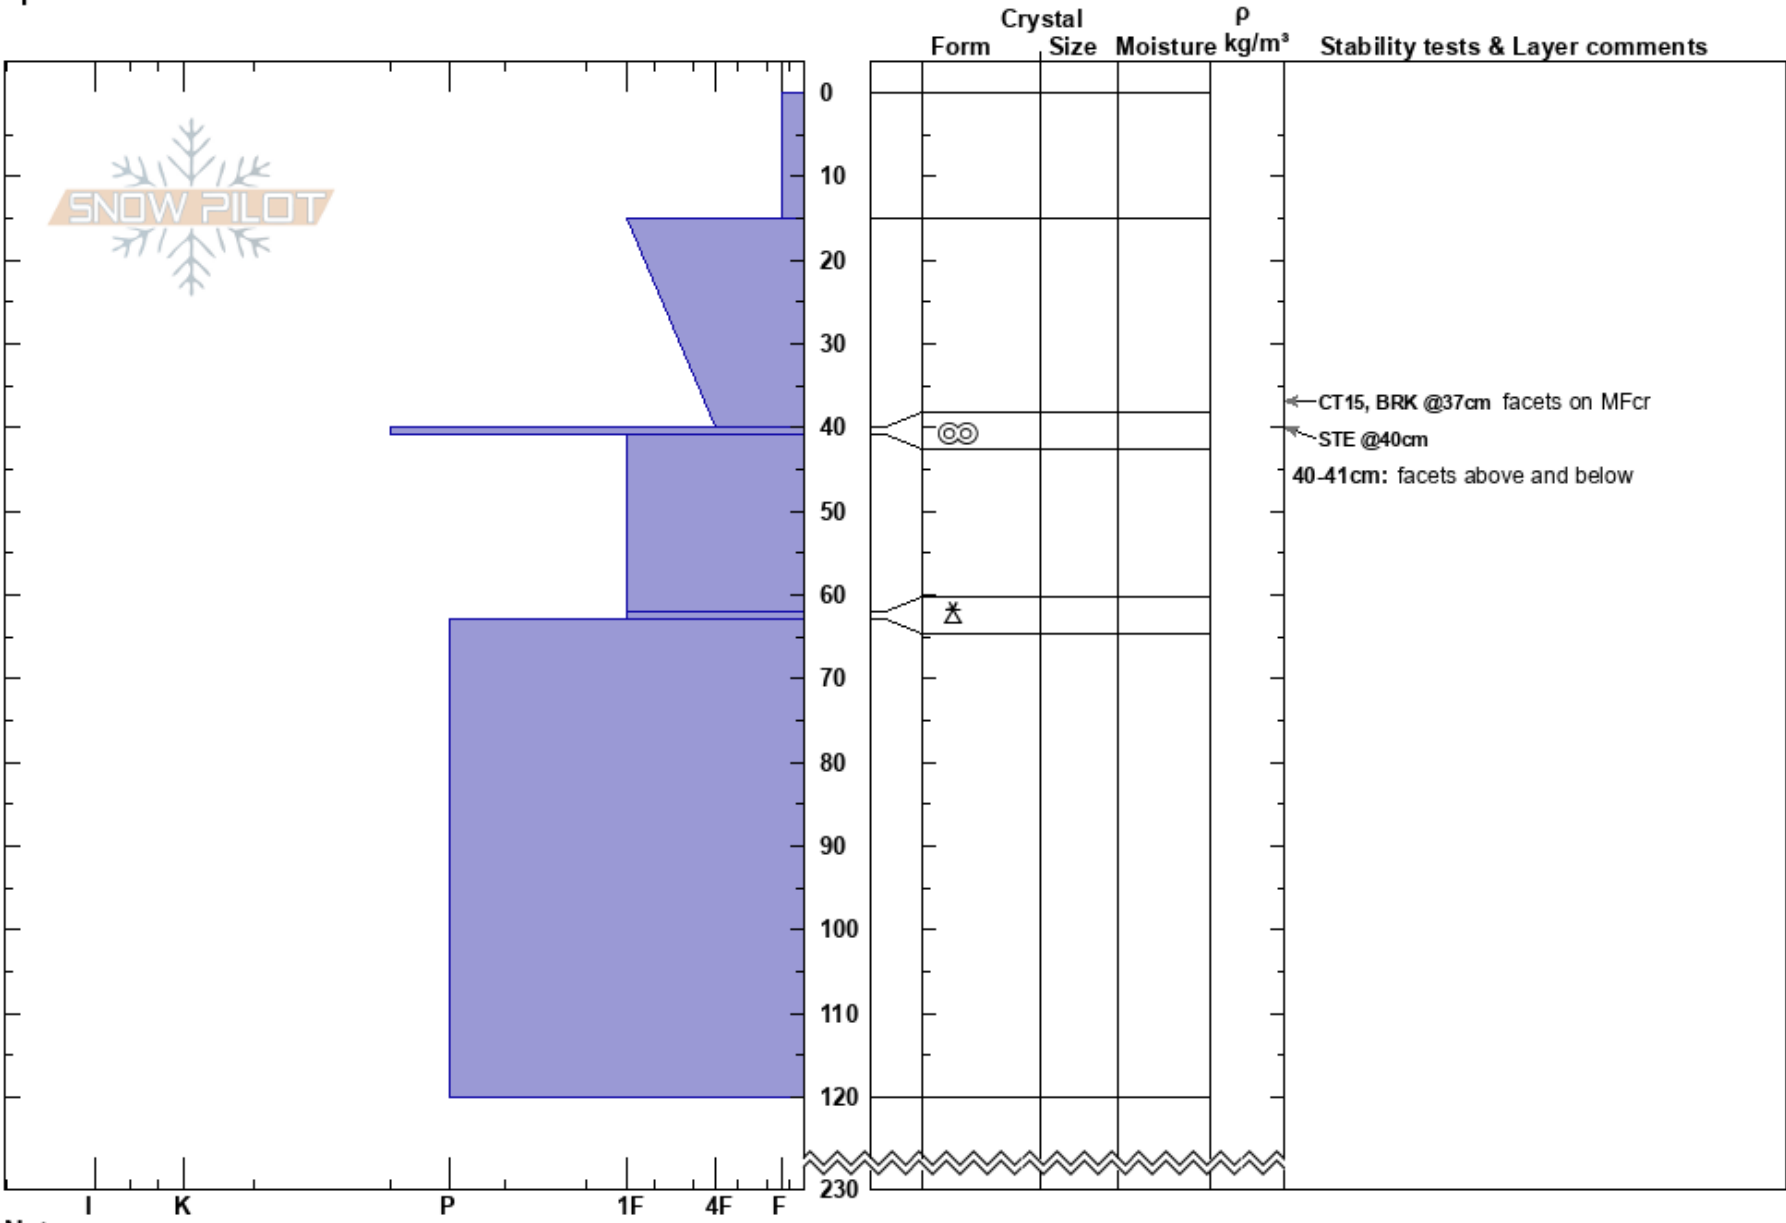

Wiz Trees
 Monashee
 BC
 Elevation: 1900 m
 Aspect: 45°
 Specifics:

Keefee Lake
 23/02/2022 - 13:07
 Co-ord:
 Slope Angle: 38°
 Wind Loading:

Stability:
 Air Temperature: -16°C
 Sky Cover: OVC
 Precipitation: NO
 Wind: NW Light Breeze

HS:230
 PF: 50
 40-41cm: facets above and below

Layer Notes:

Notes: