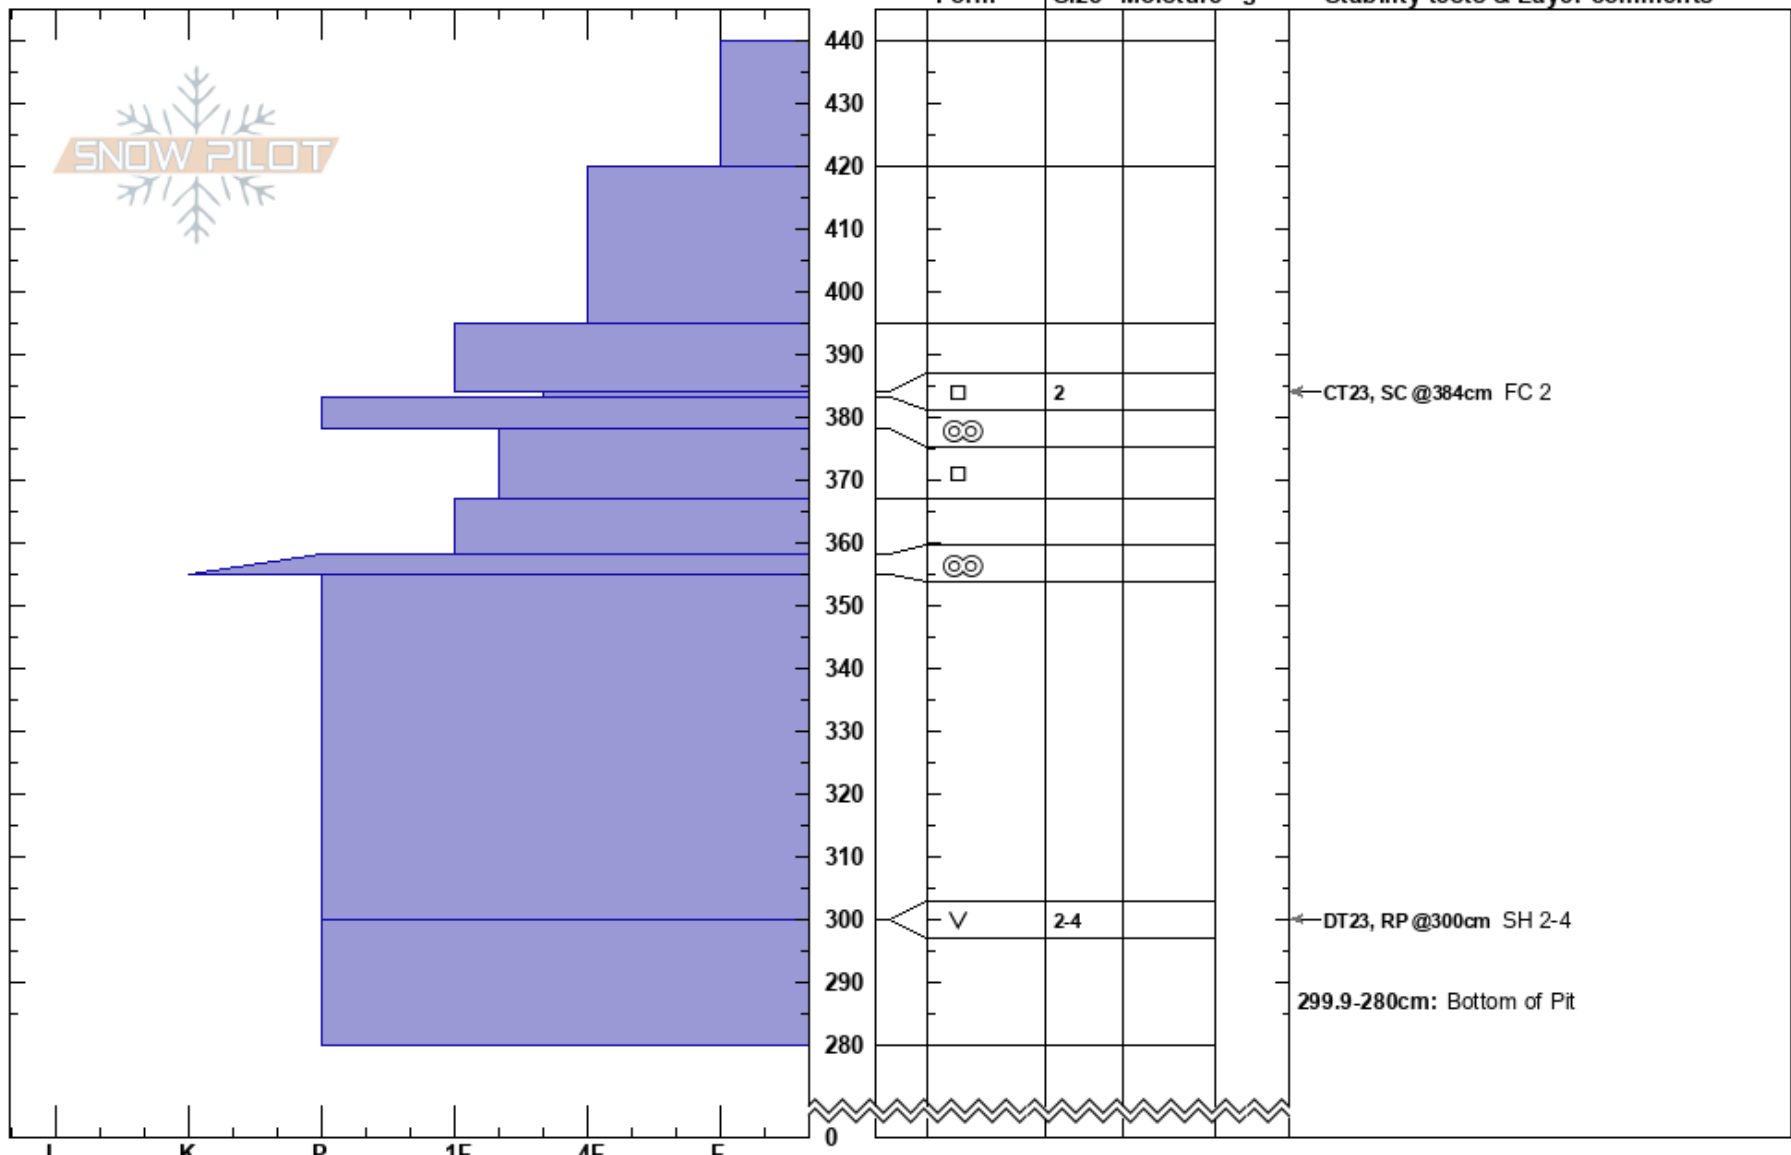

Fort Knox Power Line
 Skeena
 BC
 Elevation: 1142 m
 Aspect:
 Specifics:

Mountain Safety
 24/02/2022 - 15:15
 Co-ord: 56.41427N, -130.01783W
 Slope Angle: 30°
 Wind Loading:

Stability:
 Air Temperature:
 Sky Cover: CLR
 Precipitation: NO
 Wind: Calm

HS:440
 Layer Notes:
 384-383cm: Problematic layer
 299.9-280cm: Bottom of Pit

Notes: