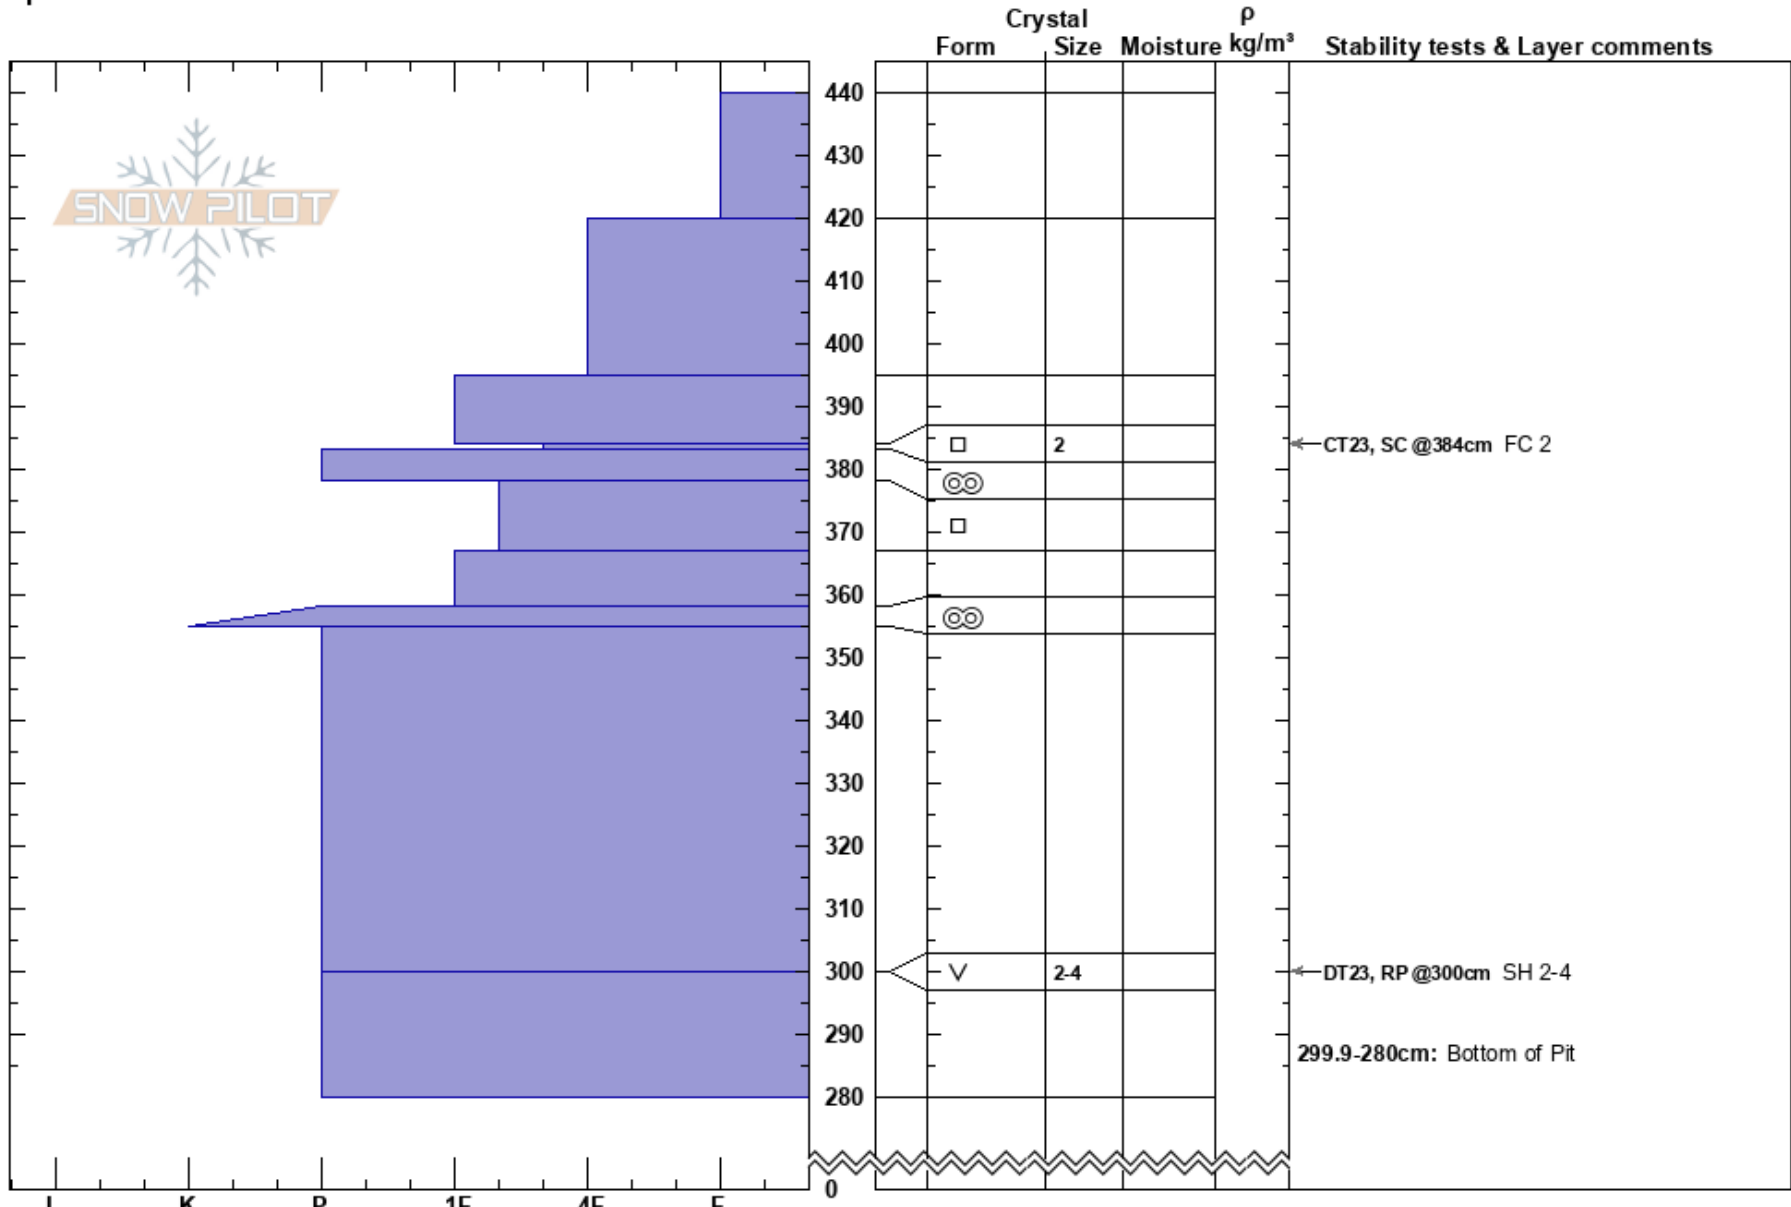

Fort Knox Power Line
 Skeena
 BC
 Elevation: 1142 m
 Aspect:
 Specifics:

Mountain Safety
 24/02/2022 - 15:15
 Co-ord: 56.41427N, -130.01783W
 Slope Angle: 30°
 Wind Loading:

Stability:
 Air Temperature:
 Sky Cover: CLR
 Precipitation: NO
 Wind: Calm

HS:440
 Layer Notes:
 384-383cm: Problematic layer
 299.9-280cm: Bottom of Pit

Notes: