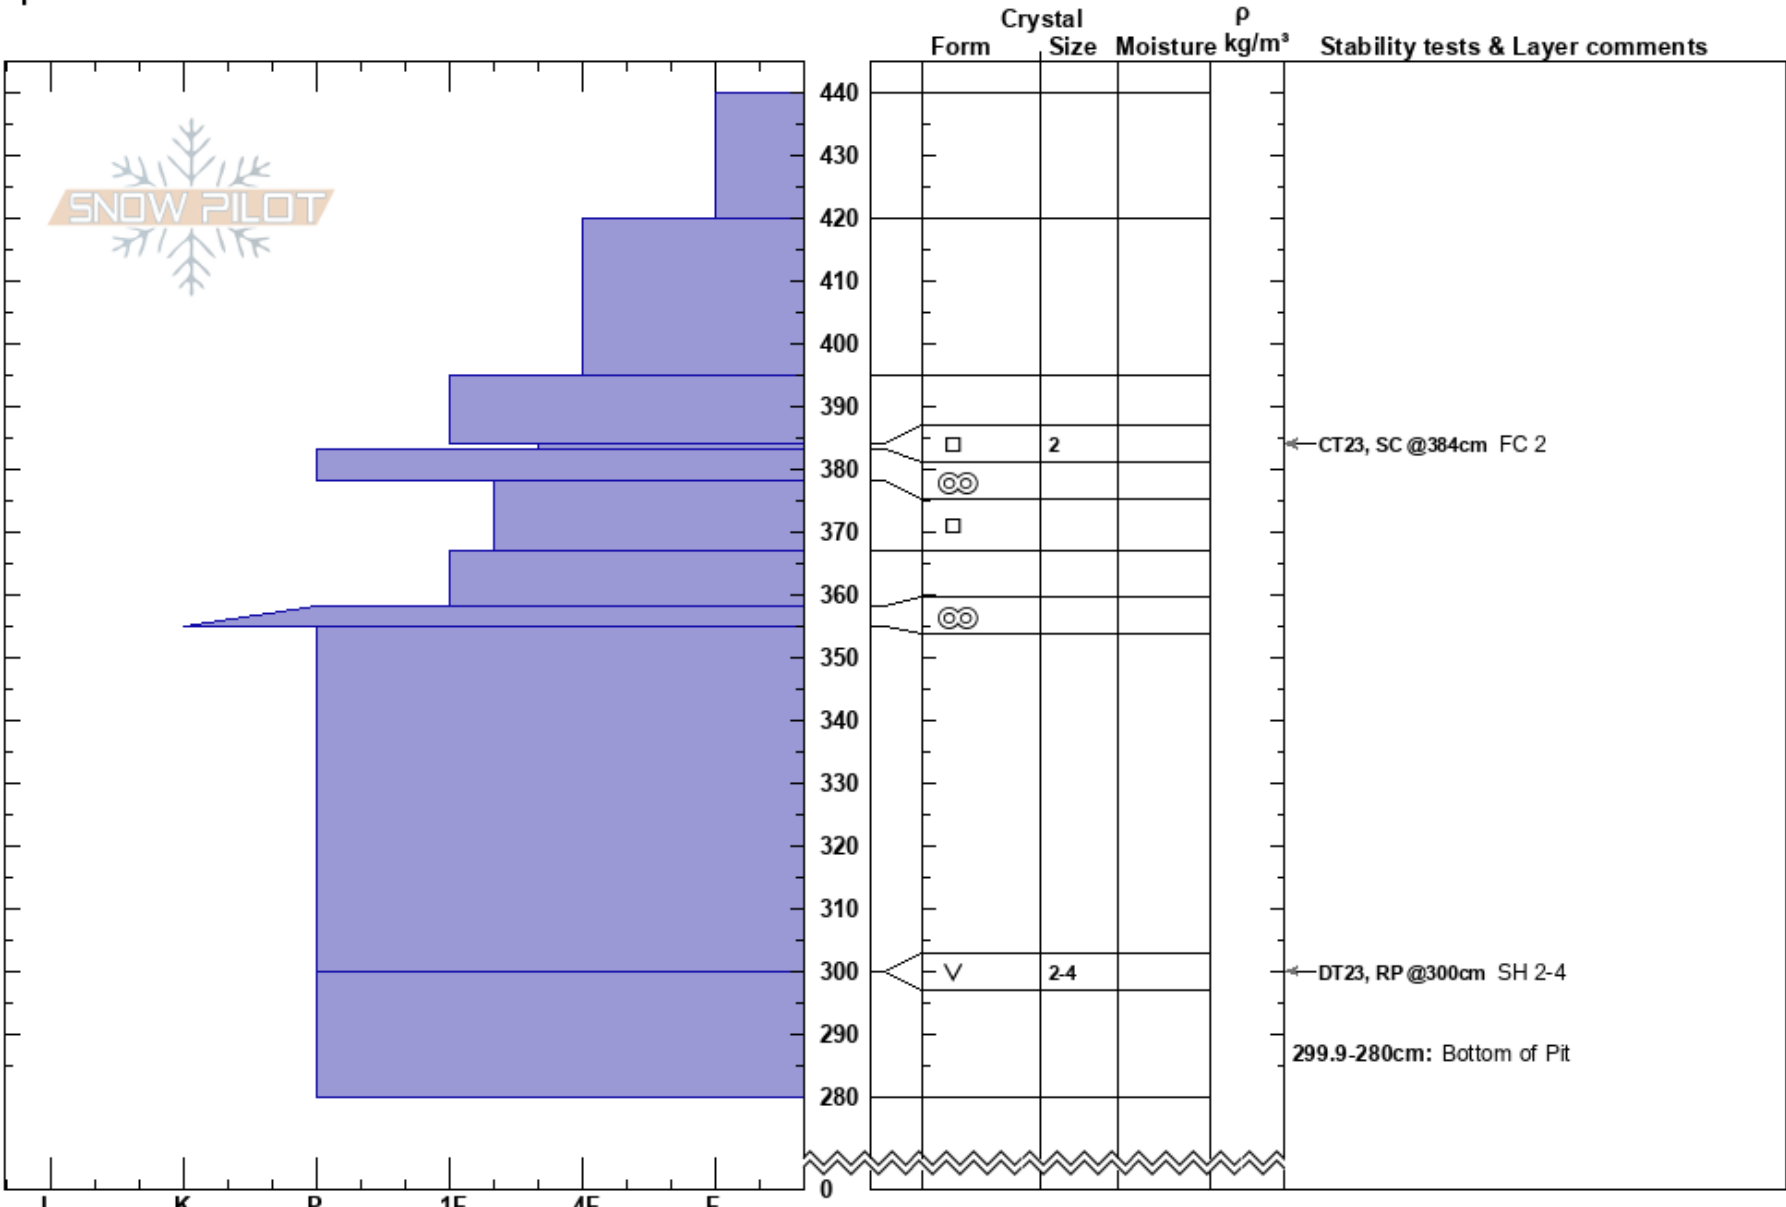

Fort Knox Power Line
 Skeena
 BC
 Elevation: 1142 m
 Aspect:
 Specifics:

Mountain Safety
 24/02/2022 - 15:15
 Co-ord: 56.41427N, -130.01783W
 Slope Angle: 30°
 Wind Loading:

Stability:
 Air Temperature:
 Sky Cover: CLR
 Precipitation: NO
 Wind: Calm

HS:440
 Layer Notes:
 384-383cm: Problematic layer
 299.9-280cm: Bottom of Pit

Notes: