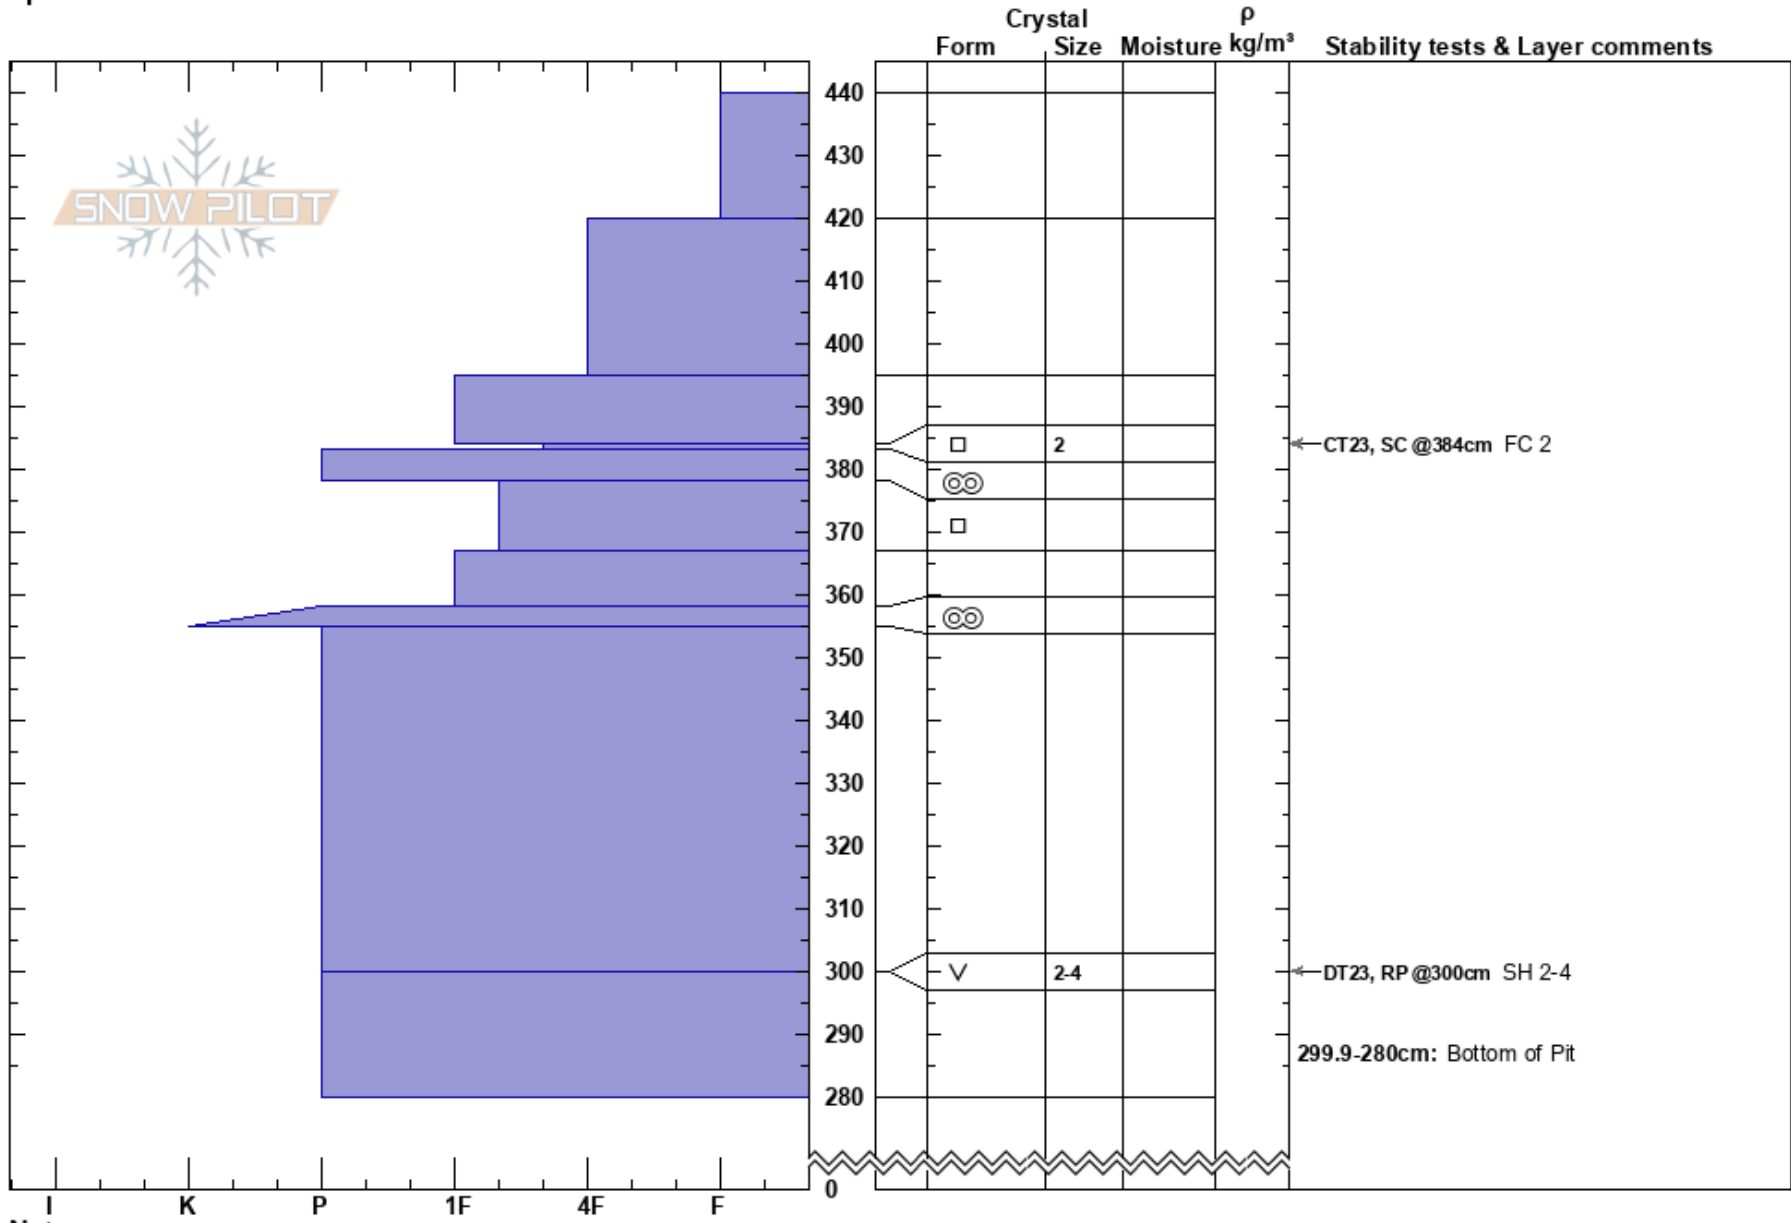

Fort Knox Power Line
 Skeena
 BC
 Elevation: 1142 m
 Aspect:
 Specifics:

Mountain Safety
 24/02/2022 - 15:15
 Co-ord: 56.41427N, -130.01783W
 Slope Angle: 30°
 Wind Loading:

Stability:
 Air Temperature:
 Sky Cover: CLR
 Precipitation: NO
 Wind: Calm

HS:440
 Layer Notes:
 384-383cm: Problematic layer
 299.9-280cm: Bottom of Pit

Notes: