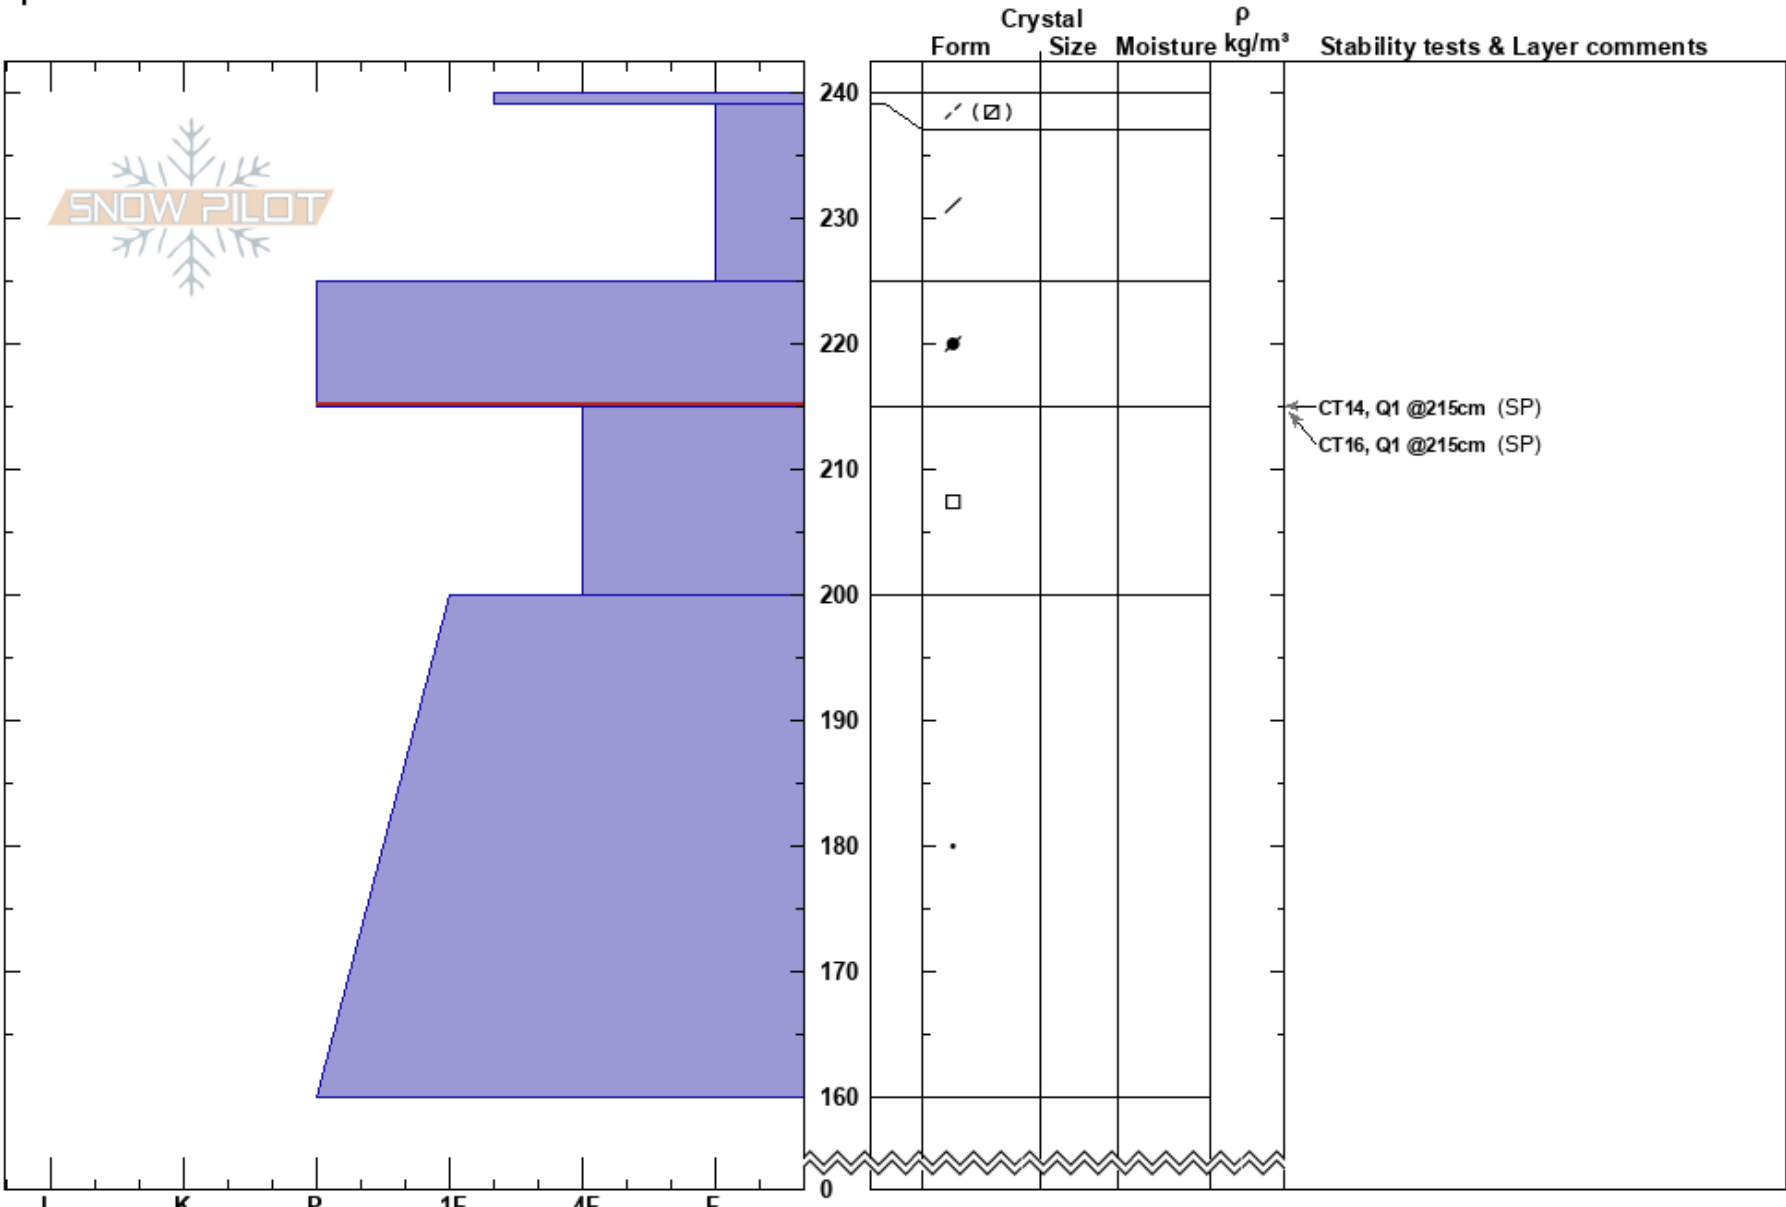

Coke Chute 10500 feet
 Eastern Sierra Nevada
 CA
Elevation: 10558 ft
Aspect: E
Specifics:

Jonathan Tuttle
 02/24/2022 - 1:30am
Co-ord: 37.91523N, -119.20554W
Slope Angle: 30°
Wind Loading: previous

Stability:
Air Temperature: -6°C
Sky Cover: CLR
Precipitation: NO
Wind: NW Moderate

HS: 240
PF: 30
PS: 15
 225-215cm: Problematic layer

Notes: