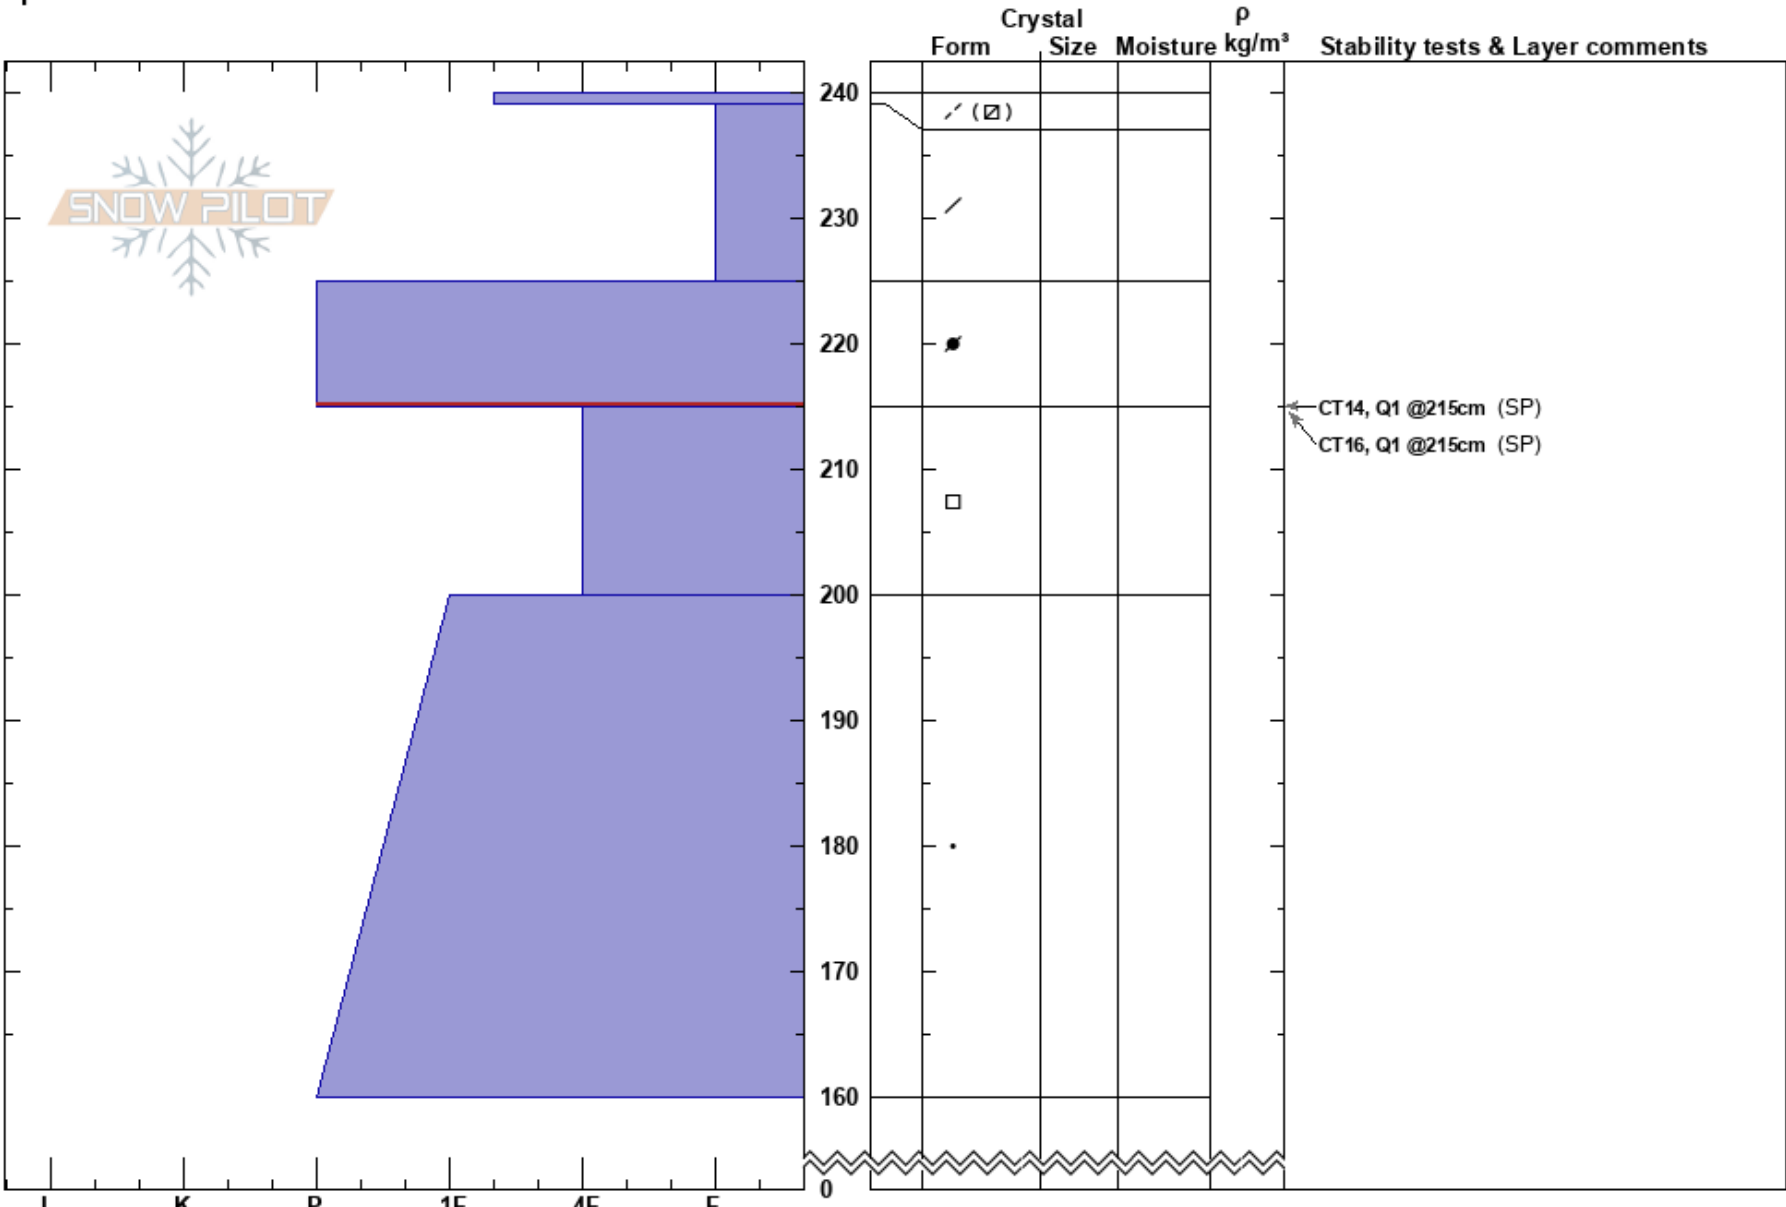

Coke Chute 10500 feet  
 Eastern Sierra Nevada  
 CA  
**Elevation:** 10558 ft  
**Aspect:** E  
**Specifics:**

Jonathan Tuttle  
 02/24/2022 - 1:30am  
**Co-ord:** 37.91523N, -119.20554W  
**Slope Angle:** 30°  
**Wind Loading:** previous

**Stability:**  
**Air Temperature:** -6°C  
**Sky Cover:** CLR  
**Precipitation:** NO  
**Wind:** NW Moderate

**HS:** 240  
**PF:** 30  
**PS:** 15  
 225-215cm: Problematic layer

**Notes:**