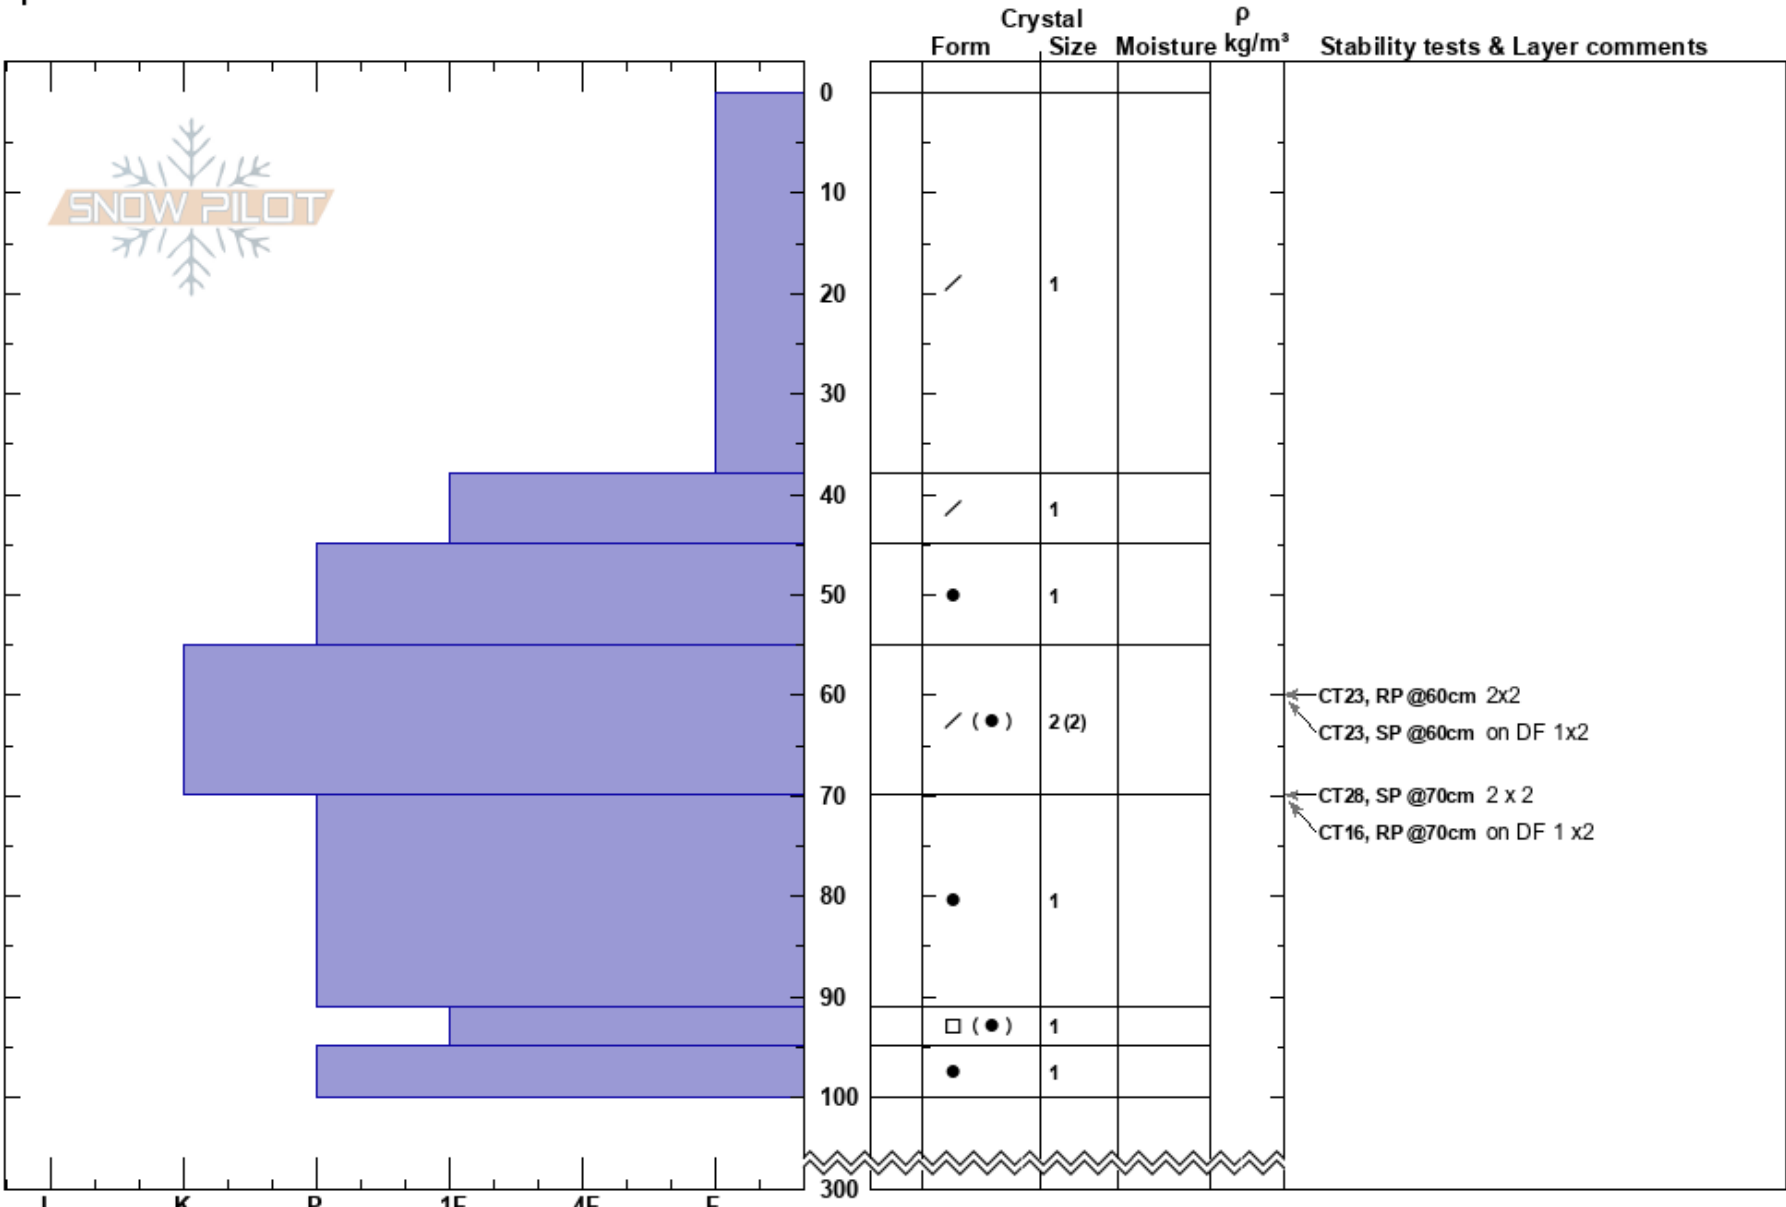

roger's pass run
 Columbia Mountains
 BC
 Elevation: 2402 m
 Aspect: SE
 Specifics:

monia fiset
 01/02/2022 - 12:00
 Co-ord: 11U 46 1024W 5684590N
 Slope Angle: 25°
 Wind Loading: yes

Stability: HS:300
 Air Temperature: -11.1°C PF: 80
 Sky Cover: BKN
 Precipitation: NO
 Wind: SE Light Breeze

Layer Notes:

Notes: profile objective: evaluate the snowpack and see for interesting results.
 site characteristics: wind loaded area just below the ridge, sun affected