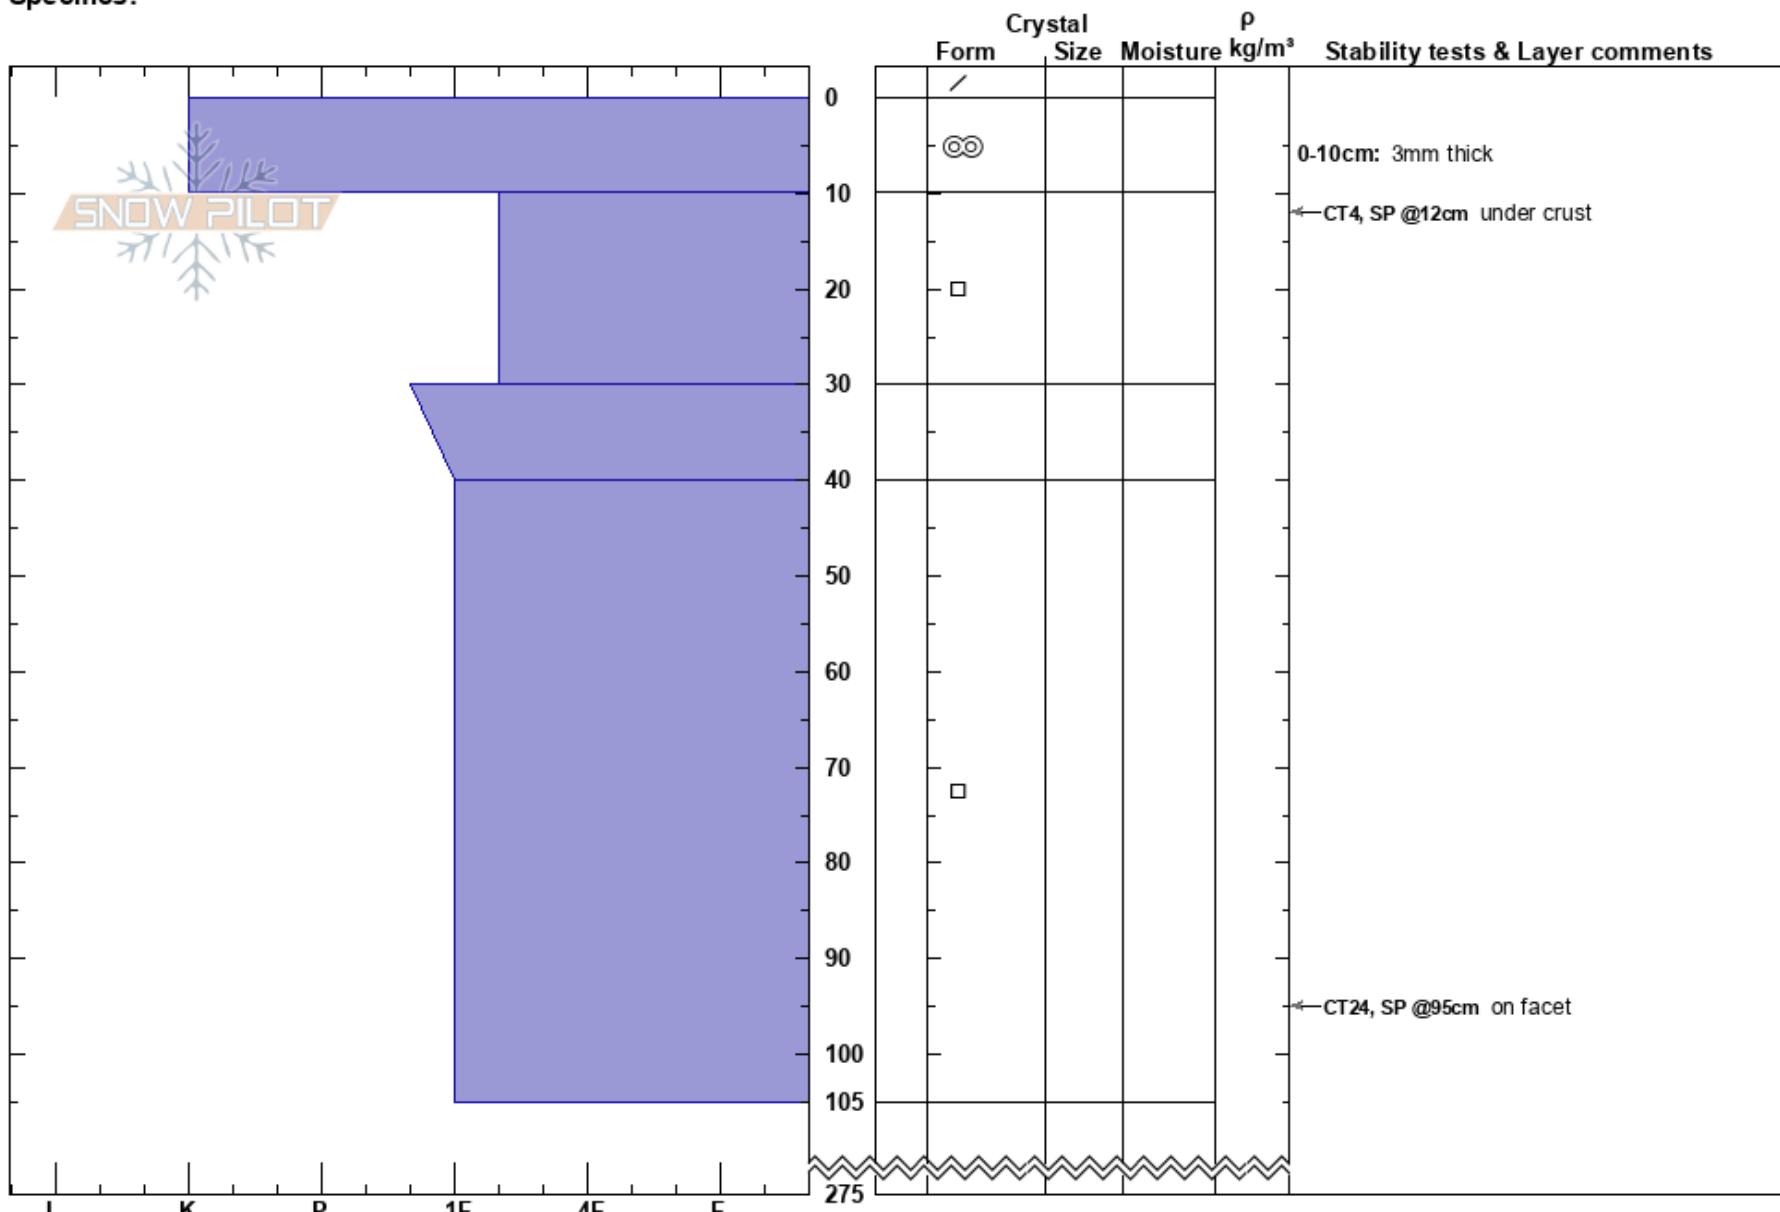

little gamett
 Monashee
 BC
 Elevation: 2314 m
 Aspect: N
 Specifics:

monia fiset
 29/01/2022 - 11:30
 Co-ord: 11U 398868W 5621349N
 Slope Angle: 30°
 Wind Loading: no

Stability: **HS:275**
 Air Temperature: -3.6°C
 Sky Cover: OVC
 Precipitation: NO
 Wind: SW Light Breeze
 Layer Notes: 0-10cm: 3mm thick

Notes: objective: see if any important or unsafe result will occur to ski the slope with guest
 site characteristics: open, alpine, wind affected at the top