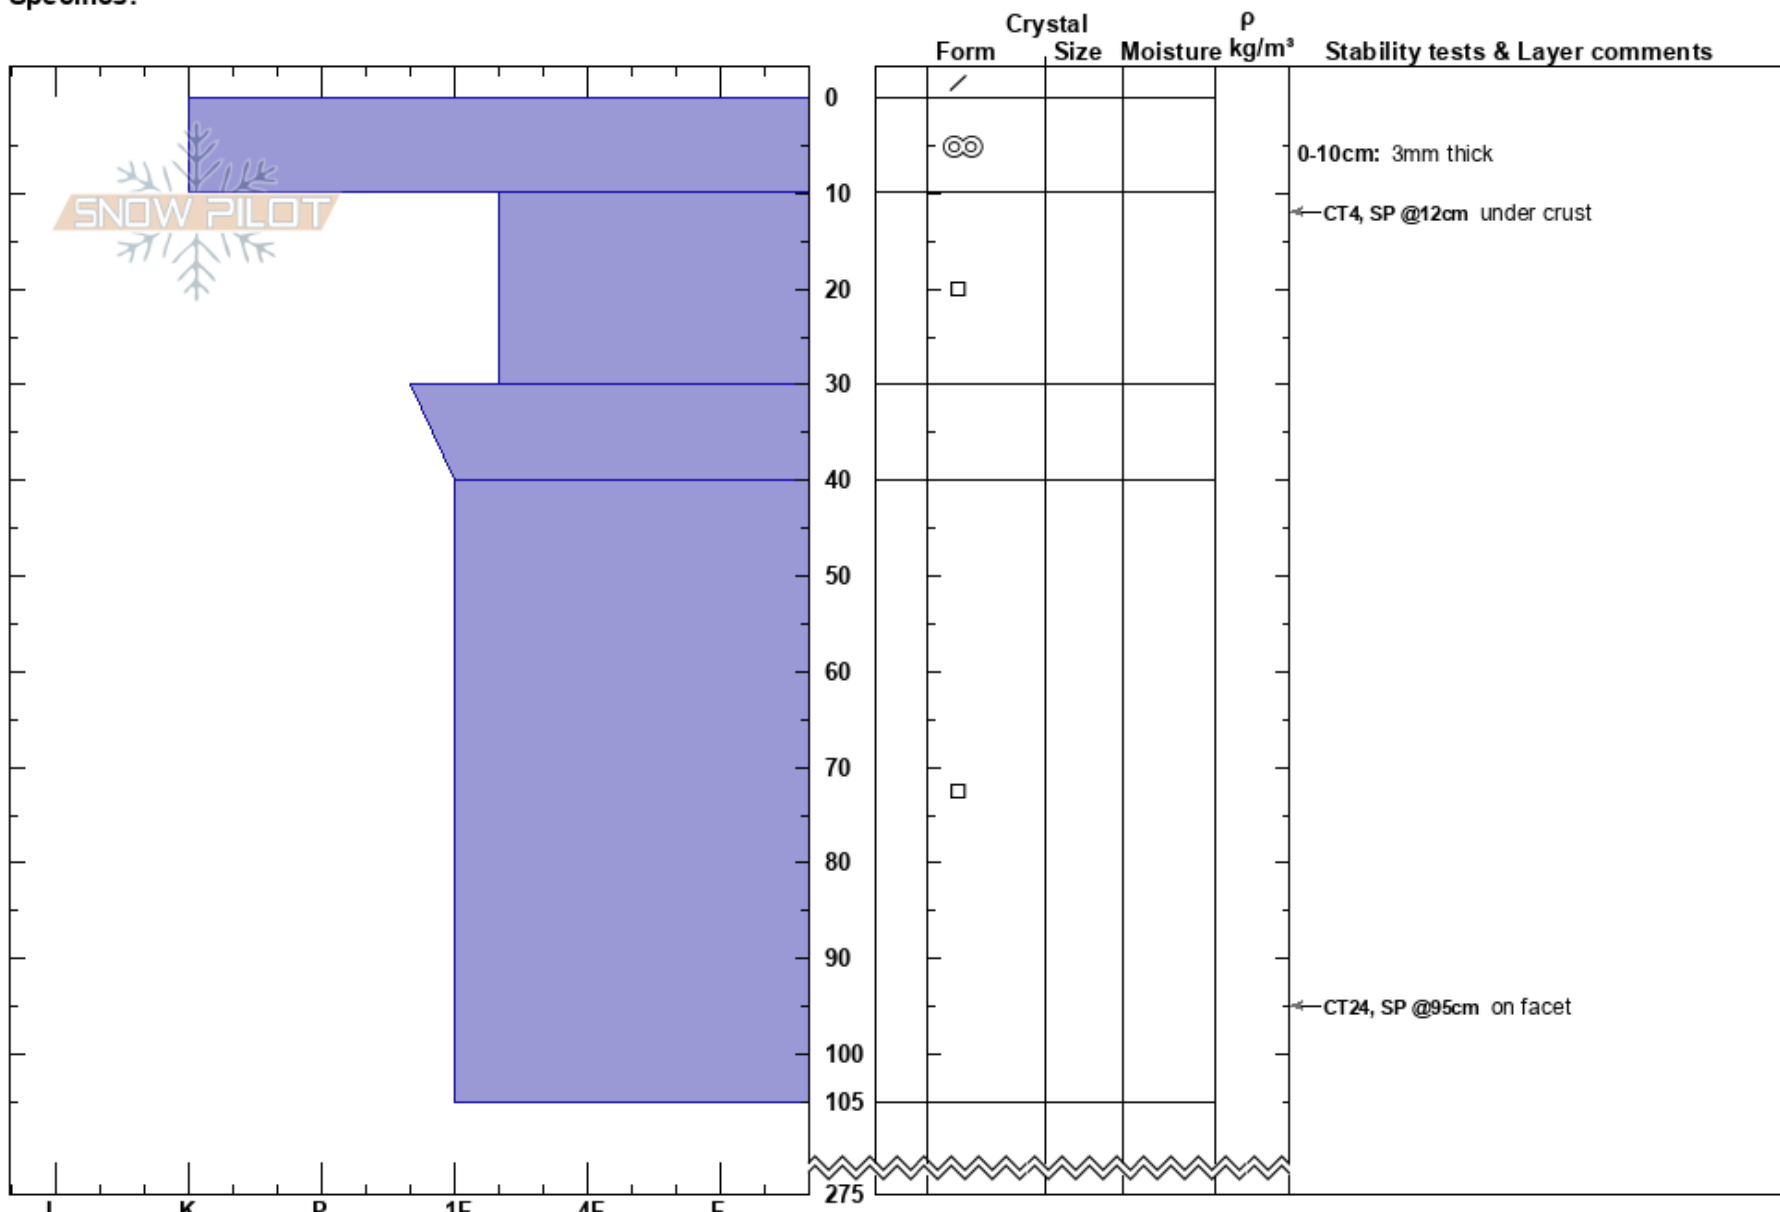

little gamett  
 Monashee  
 BC  
 Elevation: 2314 m  
 Aspect: N  
 Specifics:

monia fiset  
 29/01/2022 - 11:30  
 Co-ord: 11U 398868W 5621349N  
 Slope Angle: 30°  
 Wind Loading: no

Stability: **HS:275**  
 Air Temperature: -3.6°C  
 Sky Cover: OVC  
 Precipitation: NO  
 Wind: SW Light Breeze  
 Layer Notes: 0-10cm: 3mm thick

**Notes:** objective: see if any important or unsafe result will occur to ski the slope with guest  
 site characteristics: open, alpine, wind affected at the top