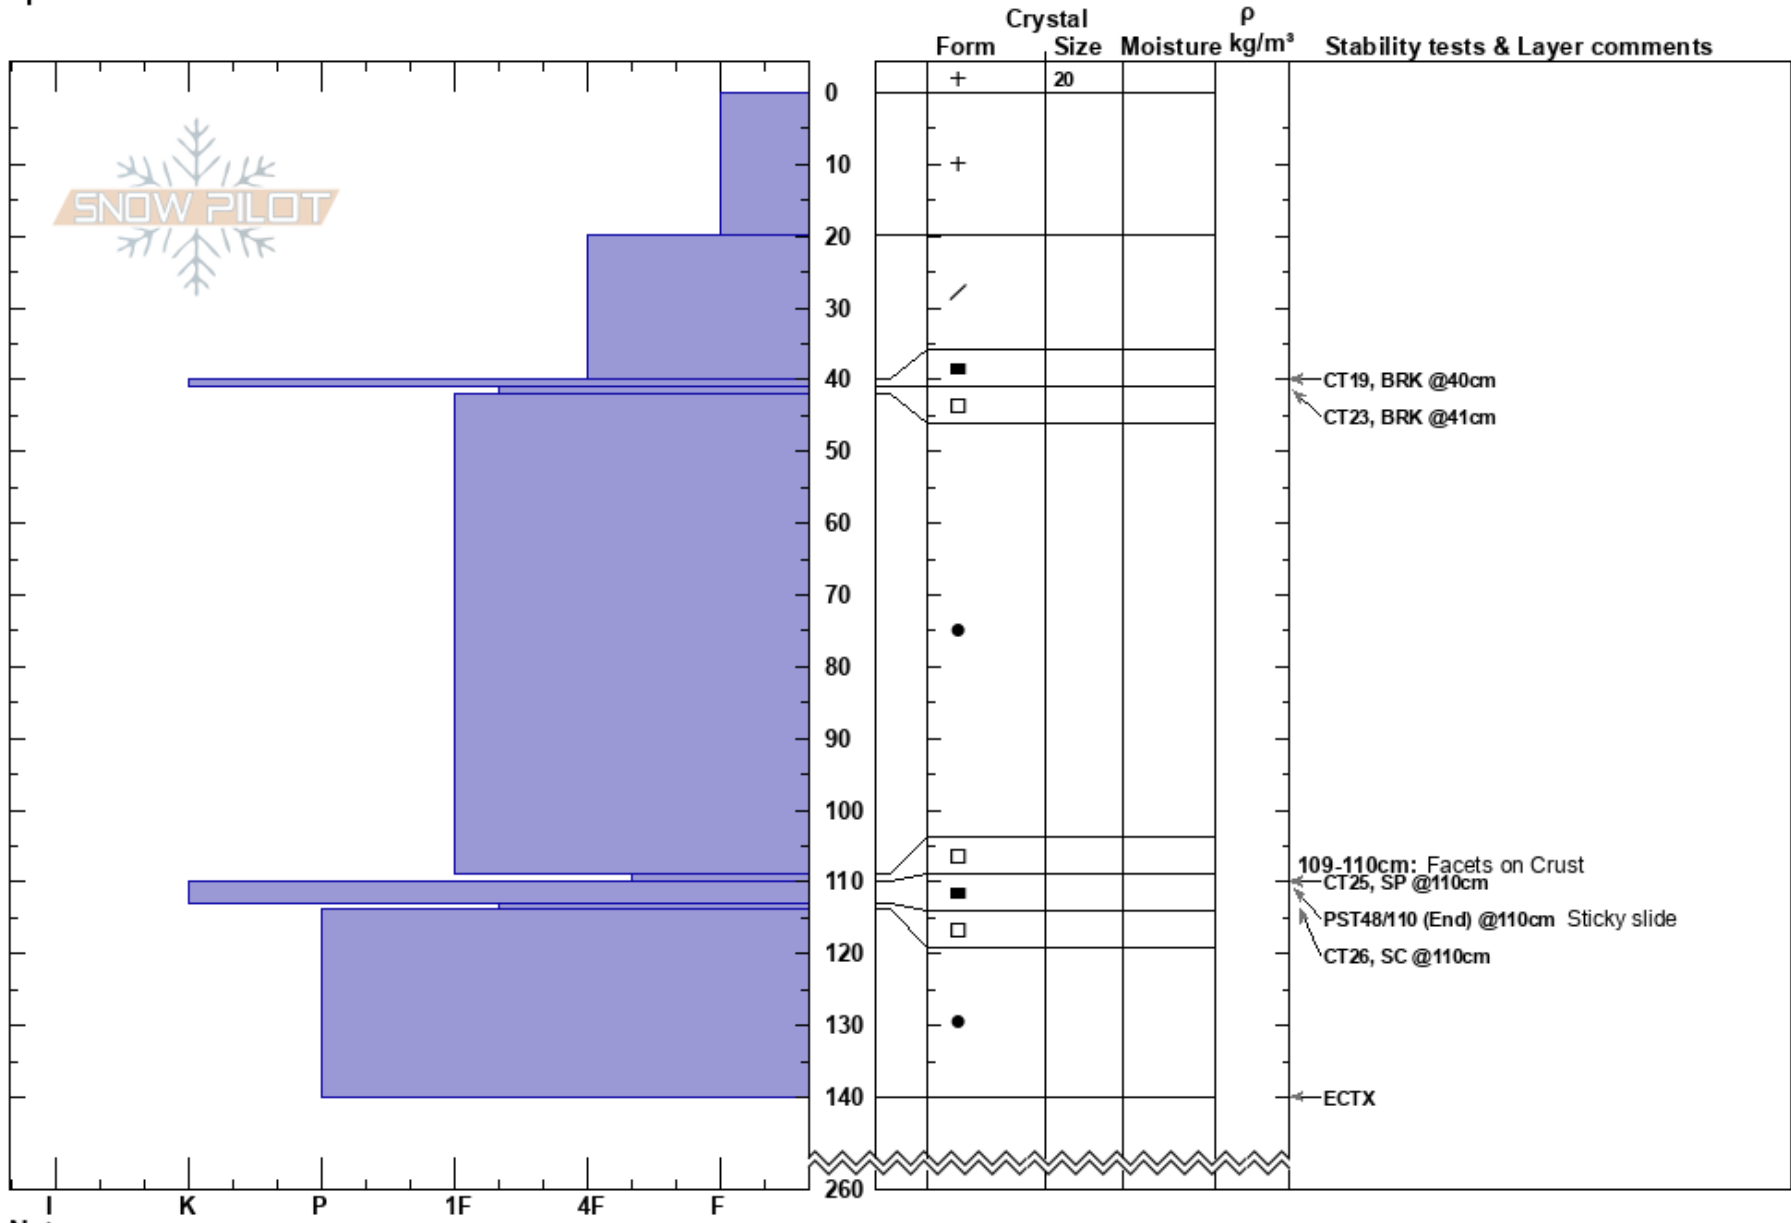

Tea Party
 Monashee
 BC
 Elevation: 1407 m
 Aspect: W
 Specifics:

Mustang Powder
 24/02/2022 - 13:00
 Co-ord: 11U 379803W 5665588N
 Slope Angle: 40°
 Wind Loading:

Stability: HS:260
 Air Temperature: -11°C PF: 35
 Sky Cover: X PS: 20
 Precipitation: S-1
 Wind: Calm
 Layer Notes:
 109-110cm: Facets on Crust
 109-110cm: Problematic layer

Notes: Cece and Jeff Snowsafety

Sheltered small open glade BTL tilted west.