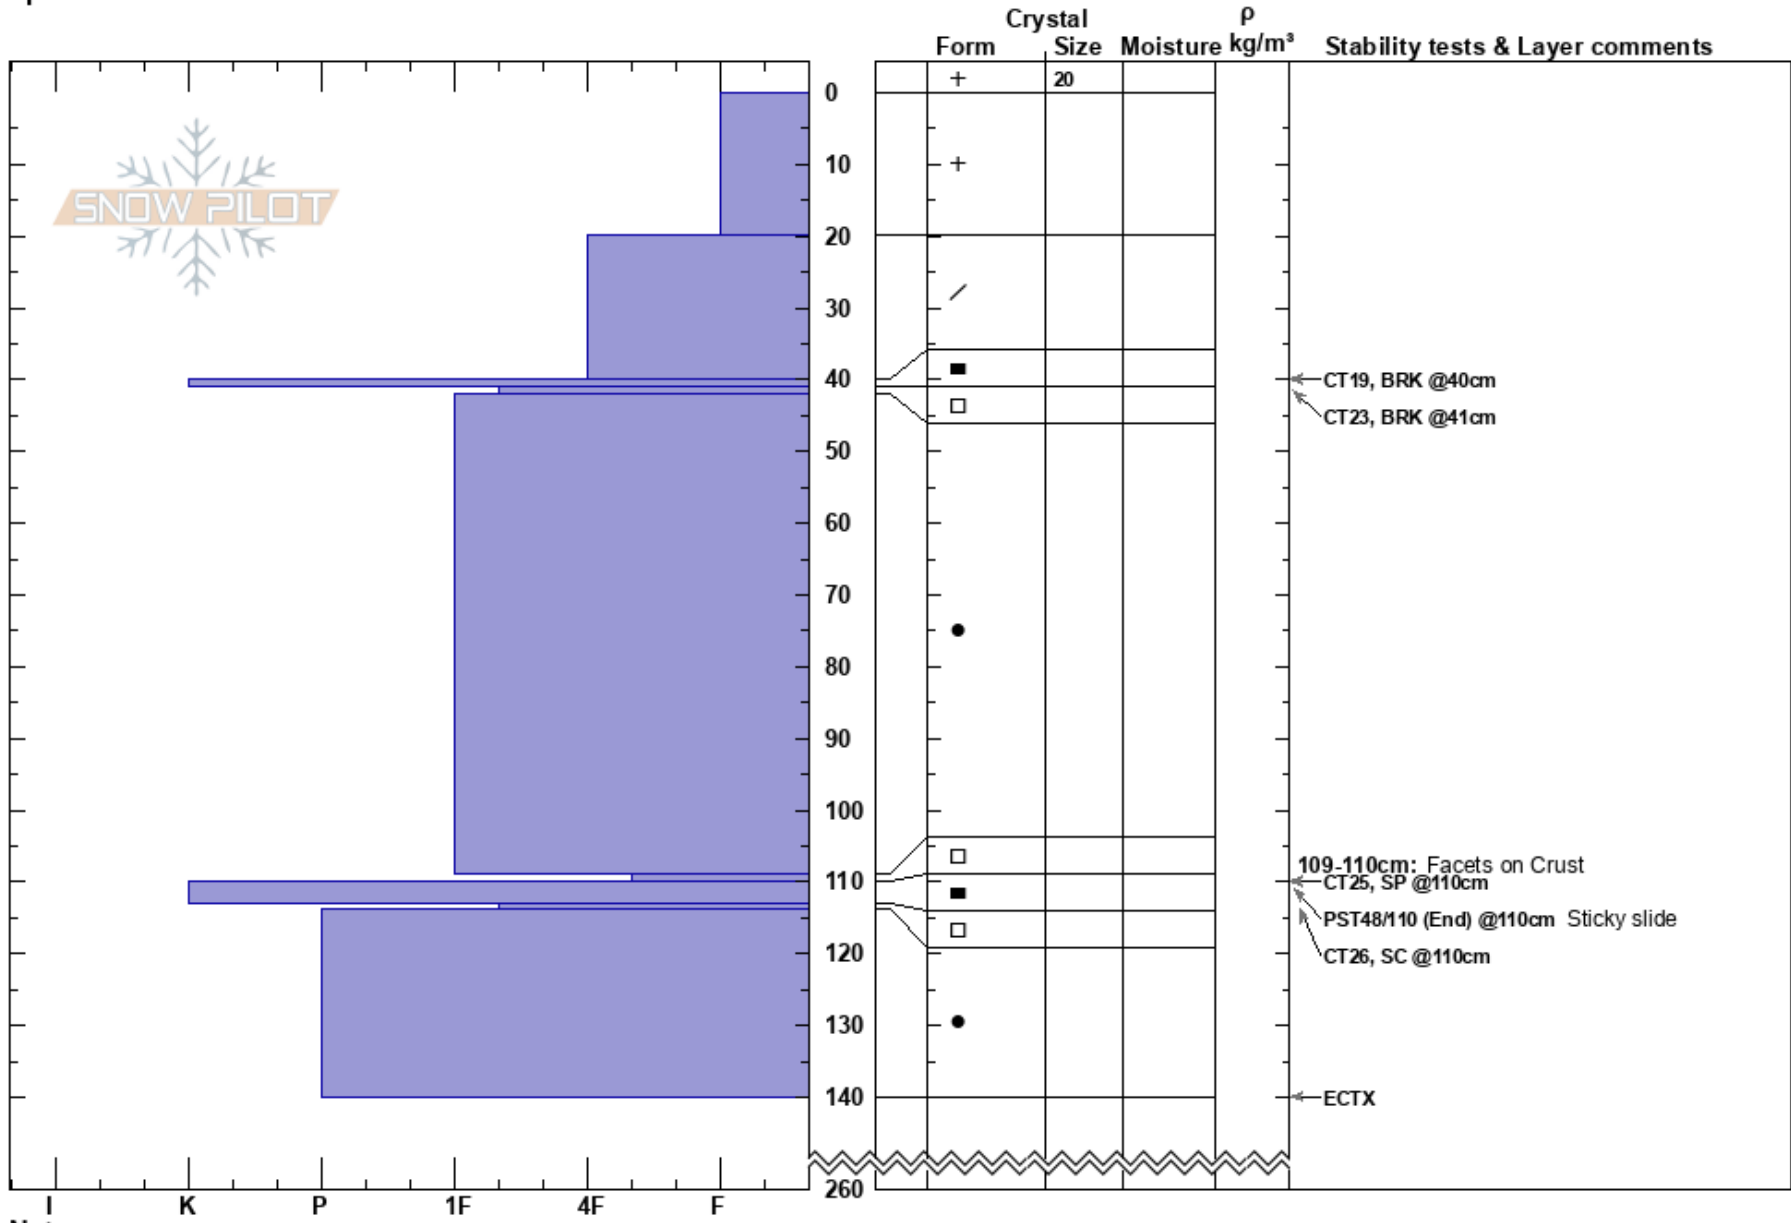

Tea Party  
 Monashee  
 BC  
 Elevation: 1407 m  
 Aspect: W  
 Specifics:

Mustang Powder  
 24/02/2022 - 13:00  
 Co-ord: 11U 379803W 5665588N  
 Slope Angle: 40°  
 Wind Loading:

Stability: HS:260  
 Air Temperature: -11°C PF: 35  
 Sky Cover: X PS: 20  
 Precipitation: S-1  
 Wind: Calm  
 Layer Notes:  
 109-110cm: Facets on Crust  
 109-110cm: Problematic layer

Notes: Cece and Jeff Snowsafety

Sheltered small open glade BTL tilted west.