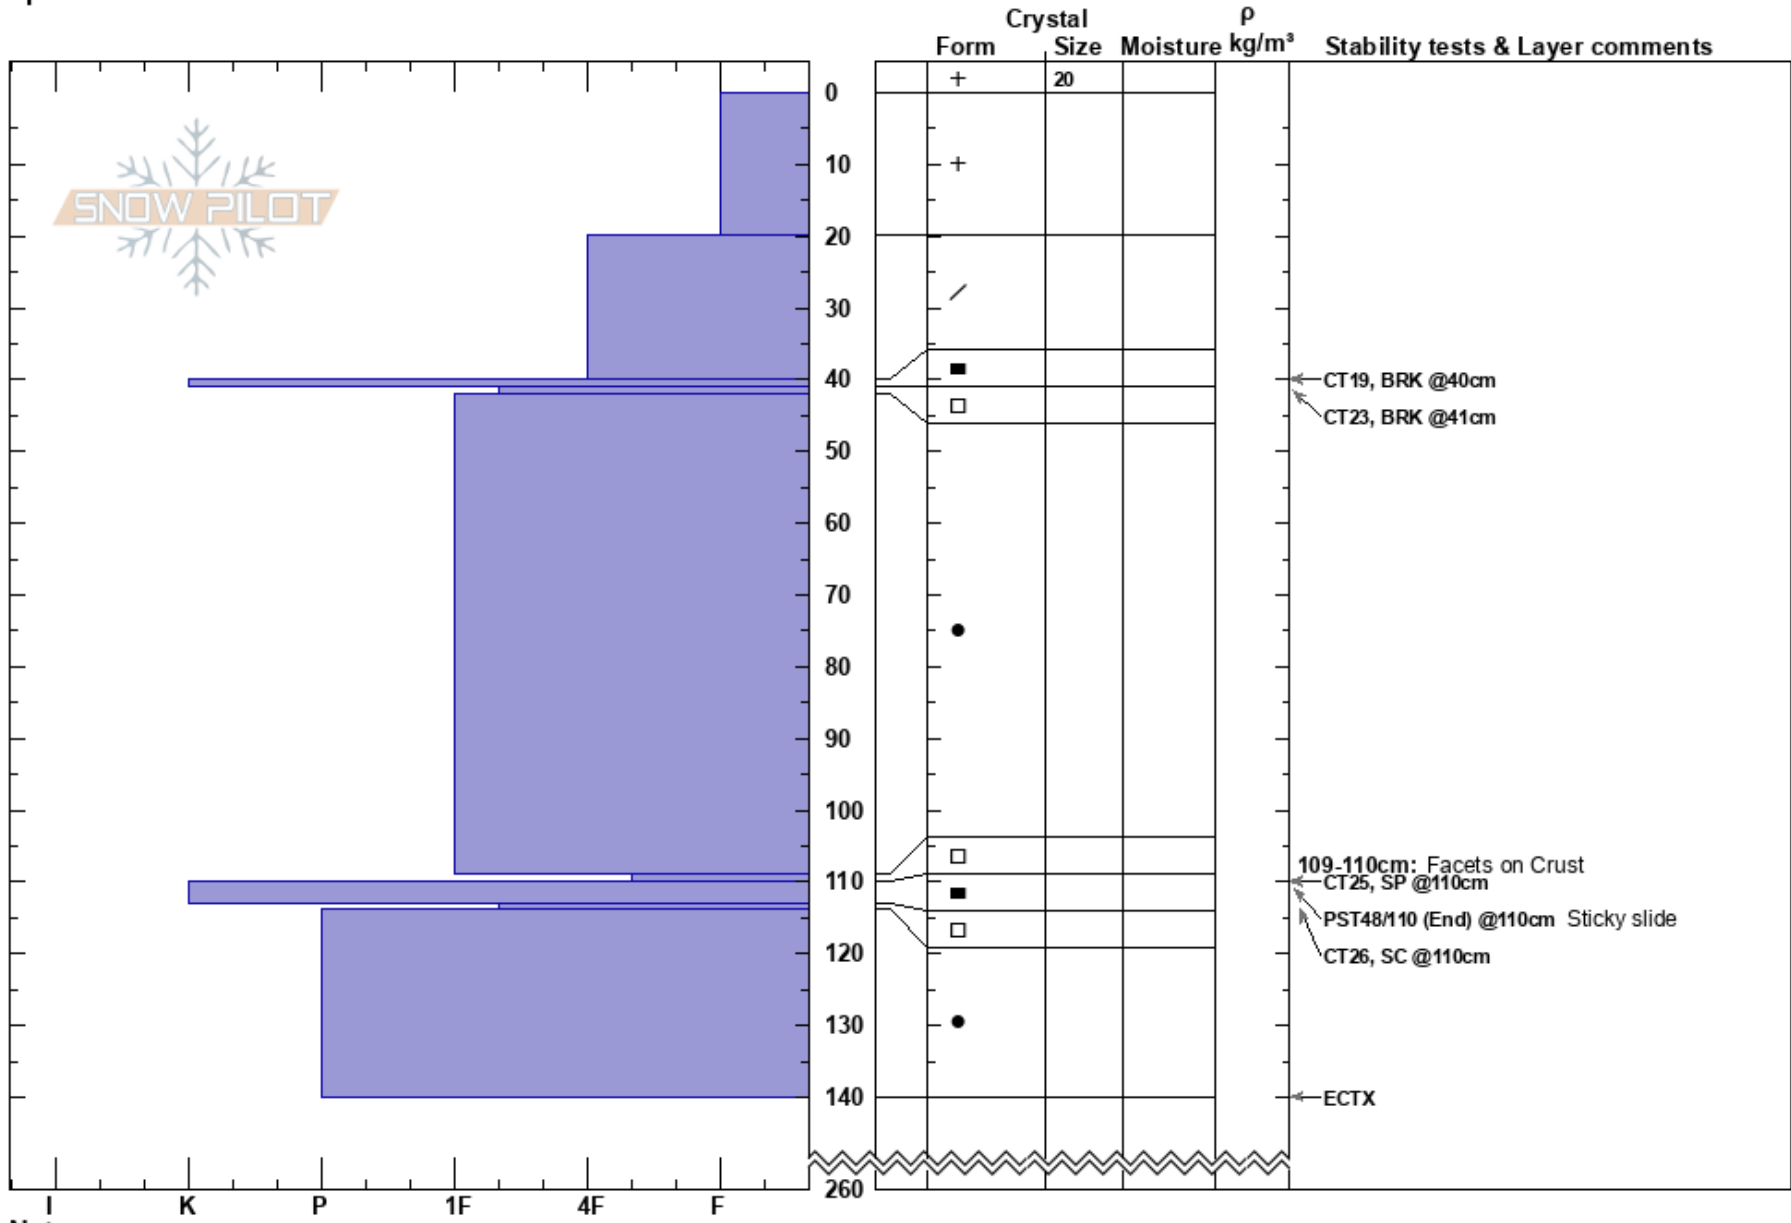

Tea Party  
 Monashee  
 BC  
 Elevation: 1407 m  
 Aspect: W  
 Specifics:

Mustang Powder  
 24/02/2022 - 13:00  
 Co-ord: 11U 379803W 5665588N  
 Slope Angle: 40°  
 Wind Loading:

Stability: HS:260  
 Air Temperature: -11°C PF: 35  
 Sky Cover: X PS: 20  
 Precipitation: S-1  
 Wind: Calm  
 Layer Notes:  
 109-110cm: Facets on Crust  
 109-110cm: Problematic layer

Sheltered small open glade BTL tilted west.