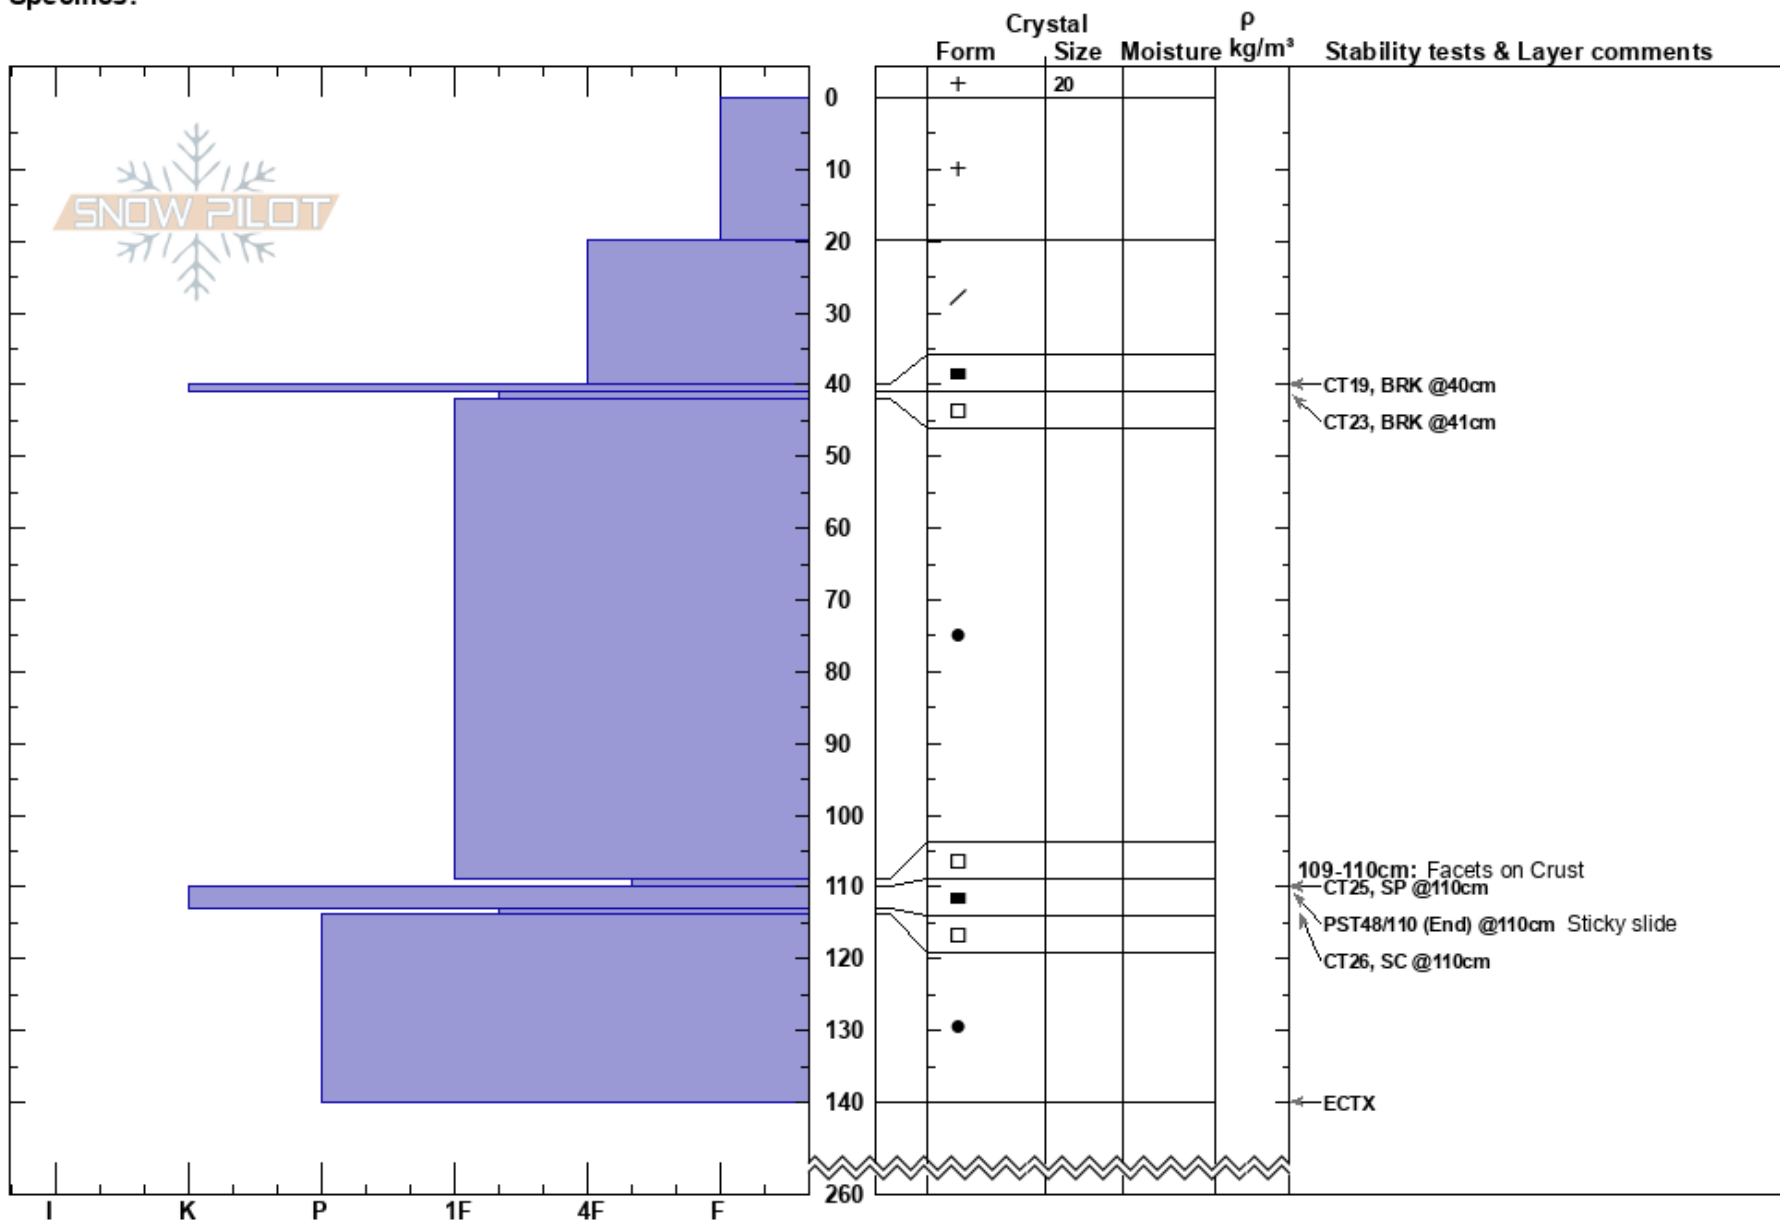

Tea Party  
 Monashee  
 BC  
 Elevation: 1407 m  
 Aspect: W  
 Specifics:

Mustang Powder  
 24/02/2022 - 13:00  
 Co-ord: 11U 379803W 5665588N  
 Slope Angle: 40°  
 Wind Loading:

Stability: HS:260  
 Air Temperature: -11°C PF: 35  
 Sky Cover: X PS: 20  
 Precipitation: S-1  
 Wind: Calm  
 Layer Notes:  
 109-110cm: Facets on Crust  
 109-110cm: Problematic layer

Notes: Cece and Jeff Snowsafety

Sheltered small open glade BTL tilted west.