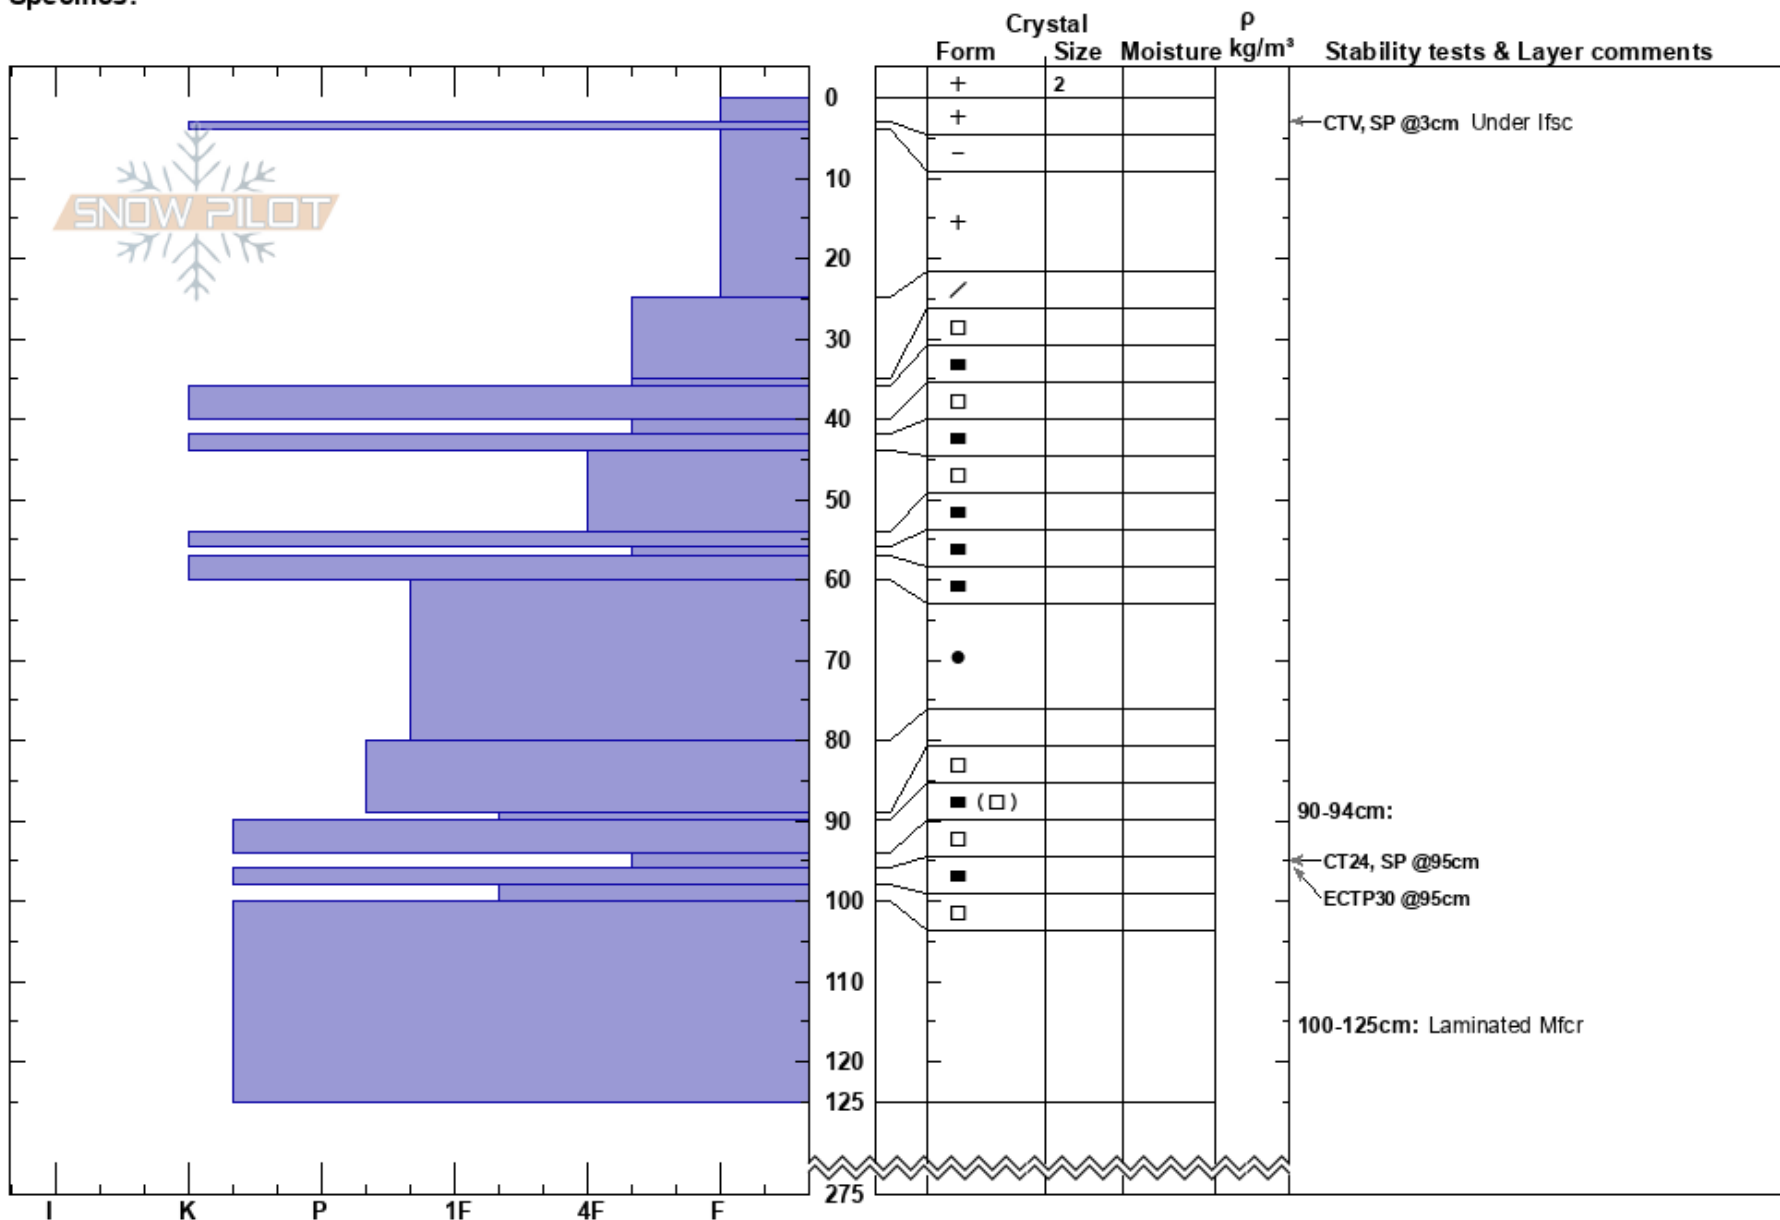

Looking Glass Glades  
 Monashee  
 BC  
 Elevation: 1643 m  
 Aspect:  
 Specifics:

Mustang Powder  
 24/02/2022 - 12:00  
 Co-ord: 11U 380383W 5665644N  
 Slope Angle: 36°  
 Wind Loading:

Stability: HS:275  
 Air Temperature: -11°C PF: 35  
 Sky Cover: OVC PS: 20  
 Precipitation: S-1  
 Wind: Calm  
 Layer Notes:  
 90-94cm: Problematic layer  
 100-125cm: Laminated Mfcr