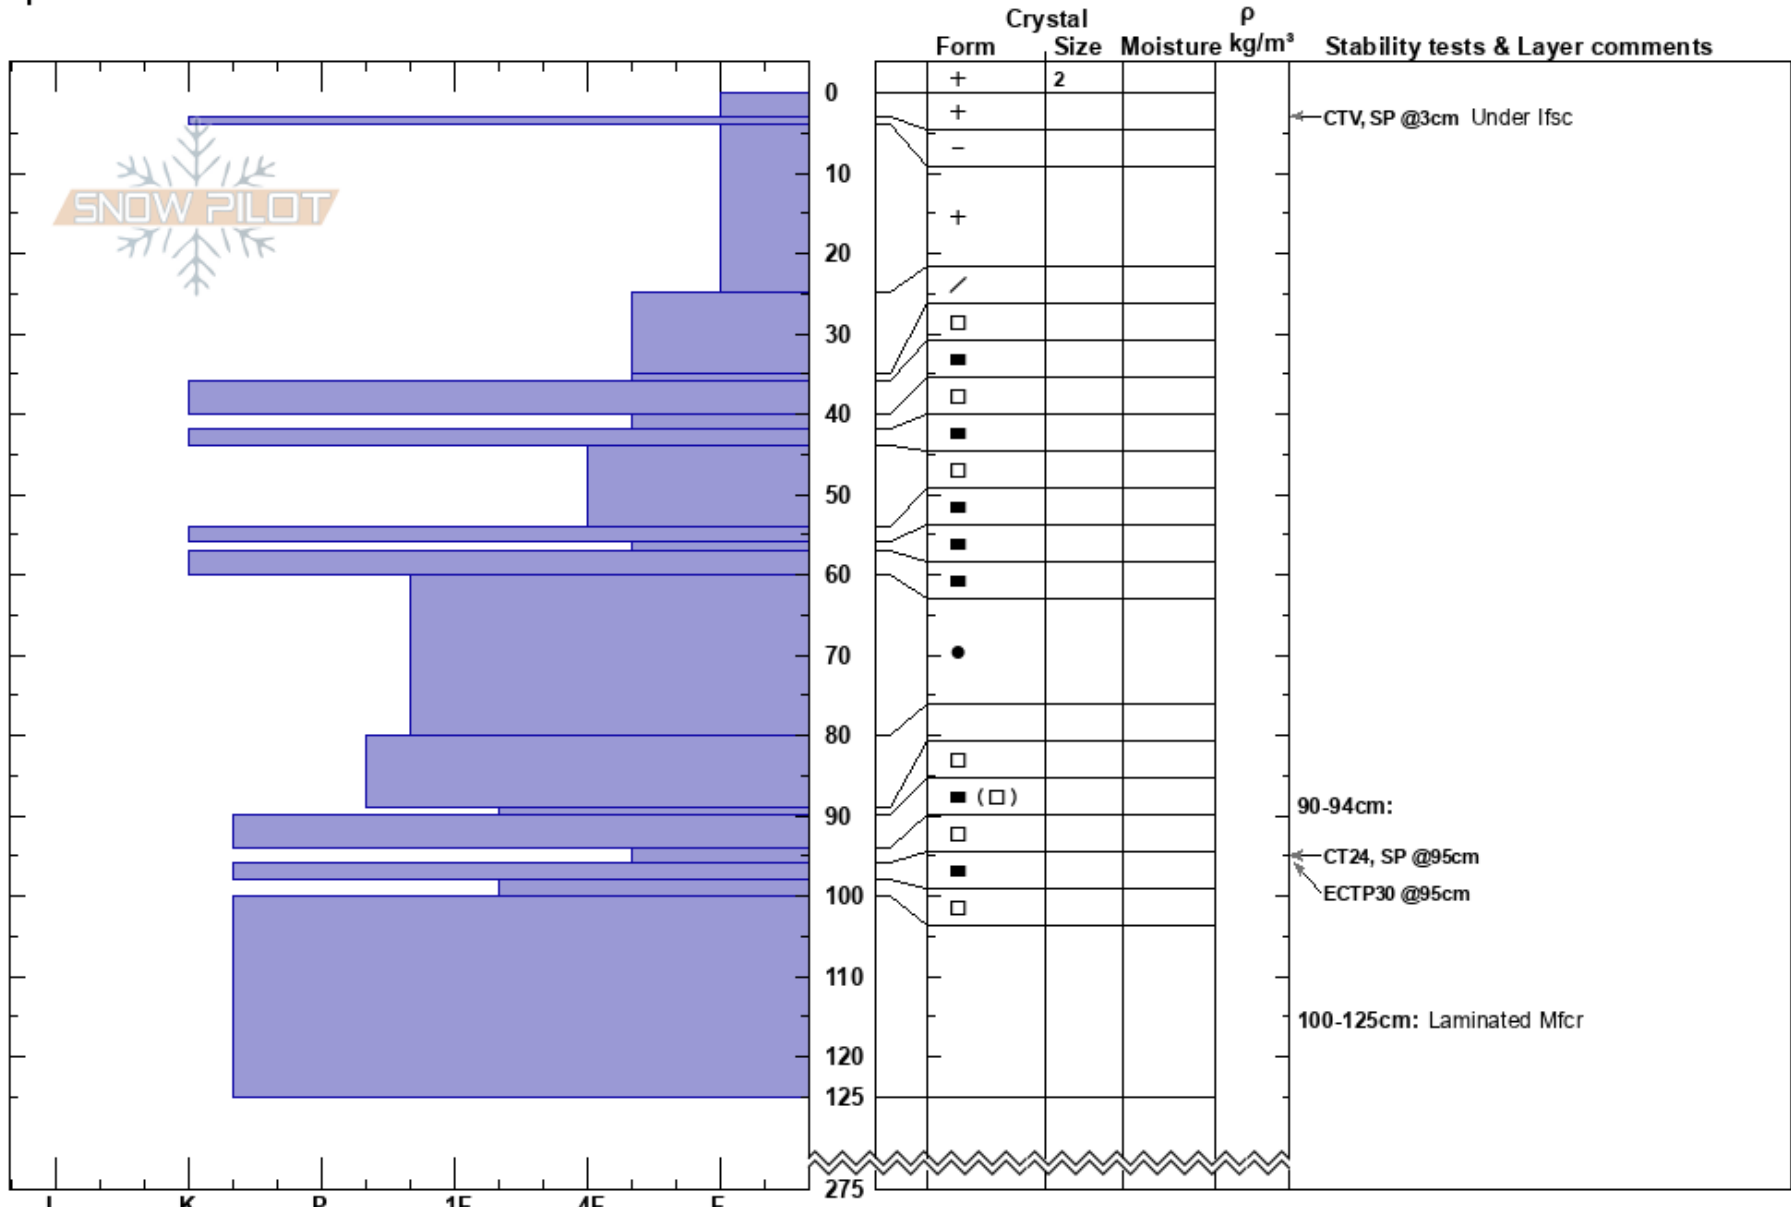

Looking Glass Glades  
 Monashee  
 BC  
 Elevation: 1643 m  
 Aspect:  
 Specifics:

Mustang Powder  
 24/02/2022 - 12:00  
 Co-ord: 11U 380383W 5665644N  
 Slope Angle: 36°  
 Wind Loading:

Stability: **HS:275**  
 Air Temperature: -11°C **PF: 35**  
 Sky Cover: OVC **PS: 20**  
 Precipitation: S-1  
 Wind: Calm  
**Layer Notes:**  
 90-94cm: Problematic layer  
 100-125cm: Laminated Mfcr