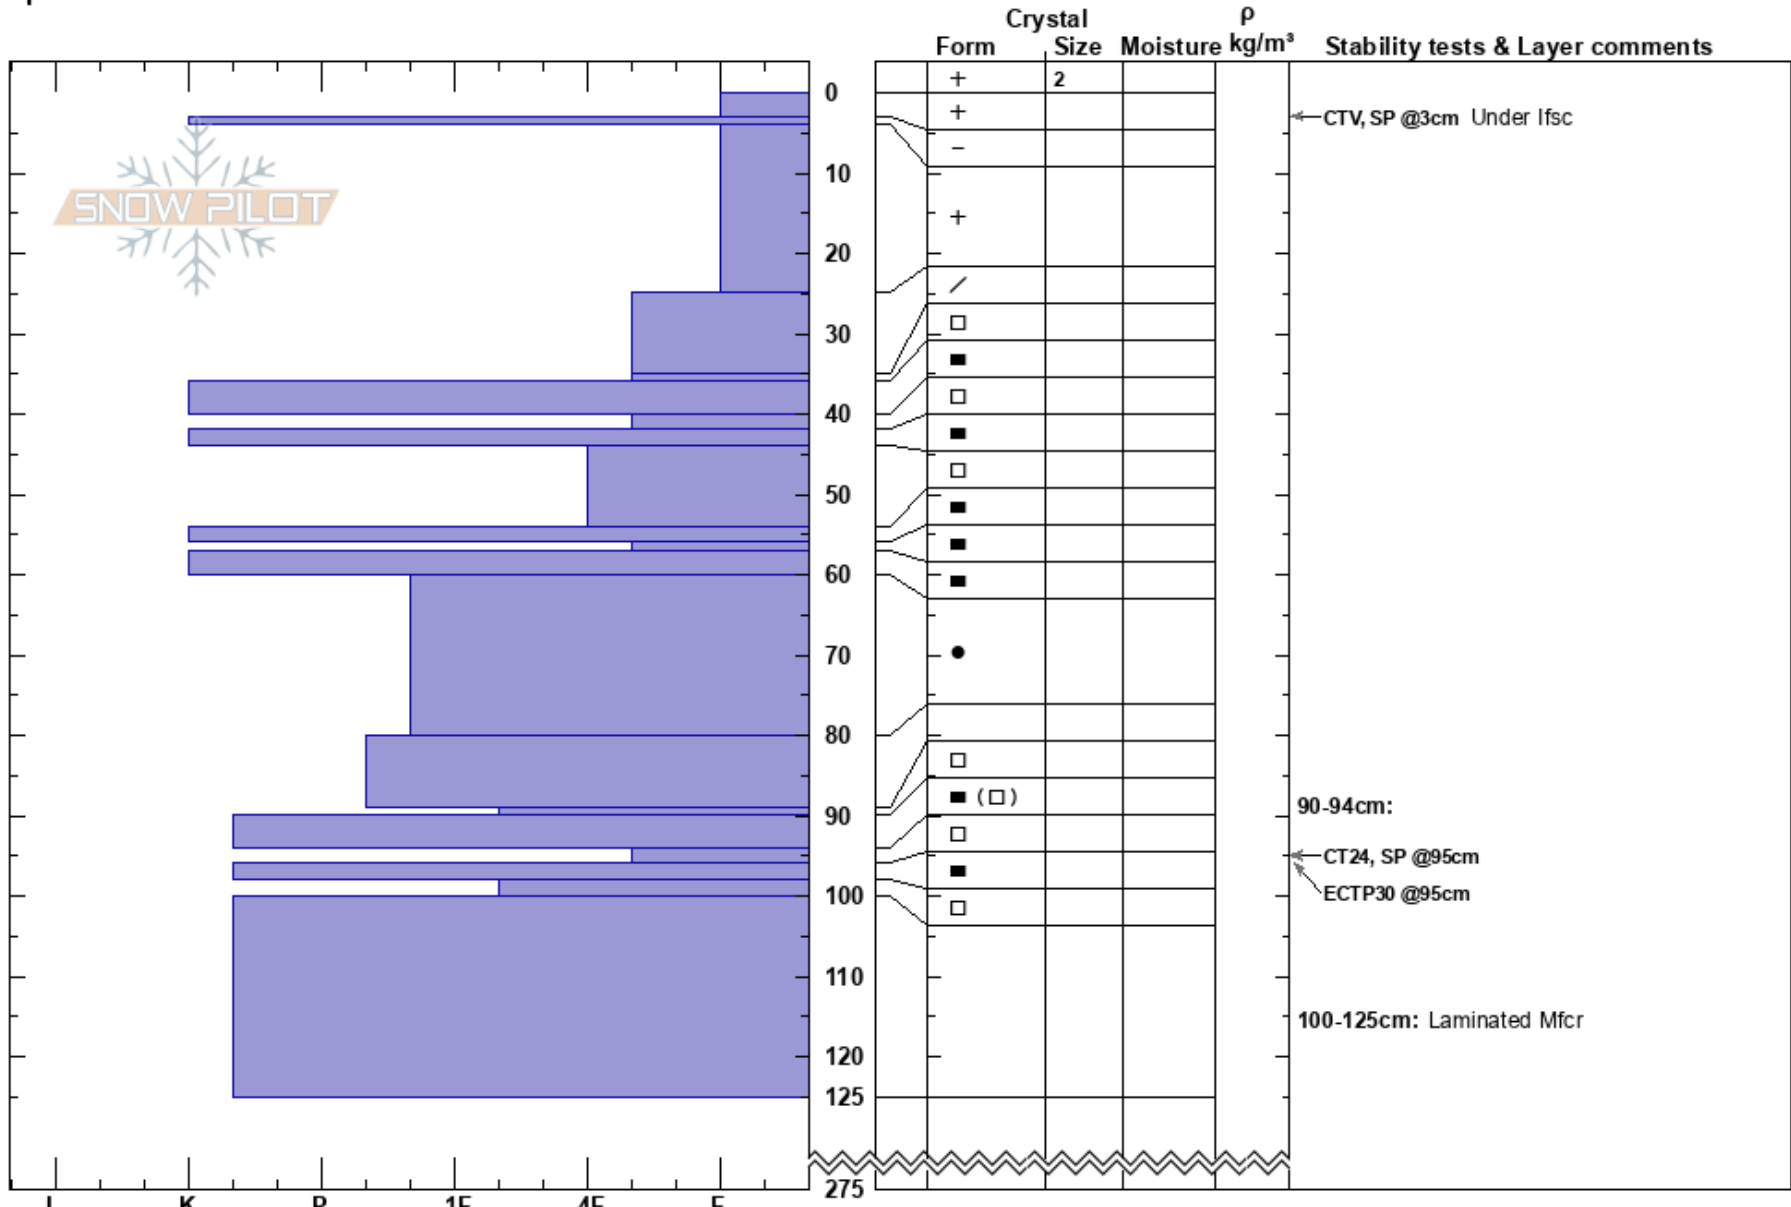

Looking Glass Glades
 Monashee
 BC
 Elevation: 1643 m
 Aspect:
 Specifics:

Mustang Powder
 24/02/2022 - 12:00
 Co-ord: 11U 380383W 5665644N
 Slope Angle: 36°
 Wind Loading:

Stability: **HS:275**
 Air Temperature: -11°C **PF: 35**
 Sky Cover: OVC **PS: 20**
 Precipitation: S-1
 Wind: Calm
Layer Notes:
 90-94cm: Problematic layer
 100-125cm: Laminated Mfcr