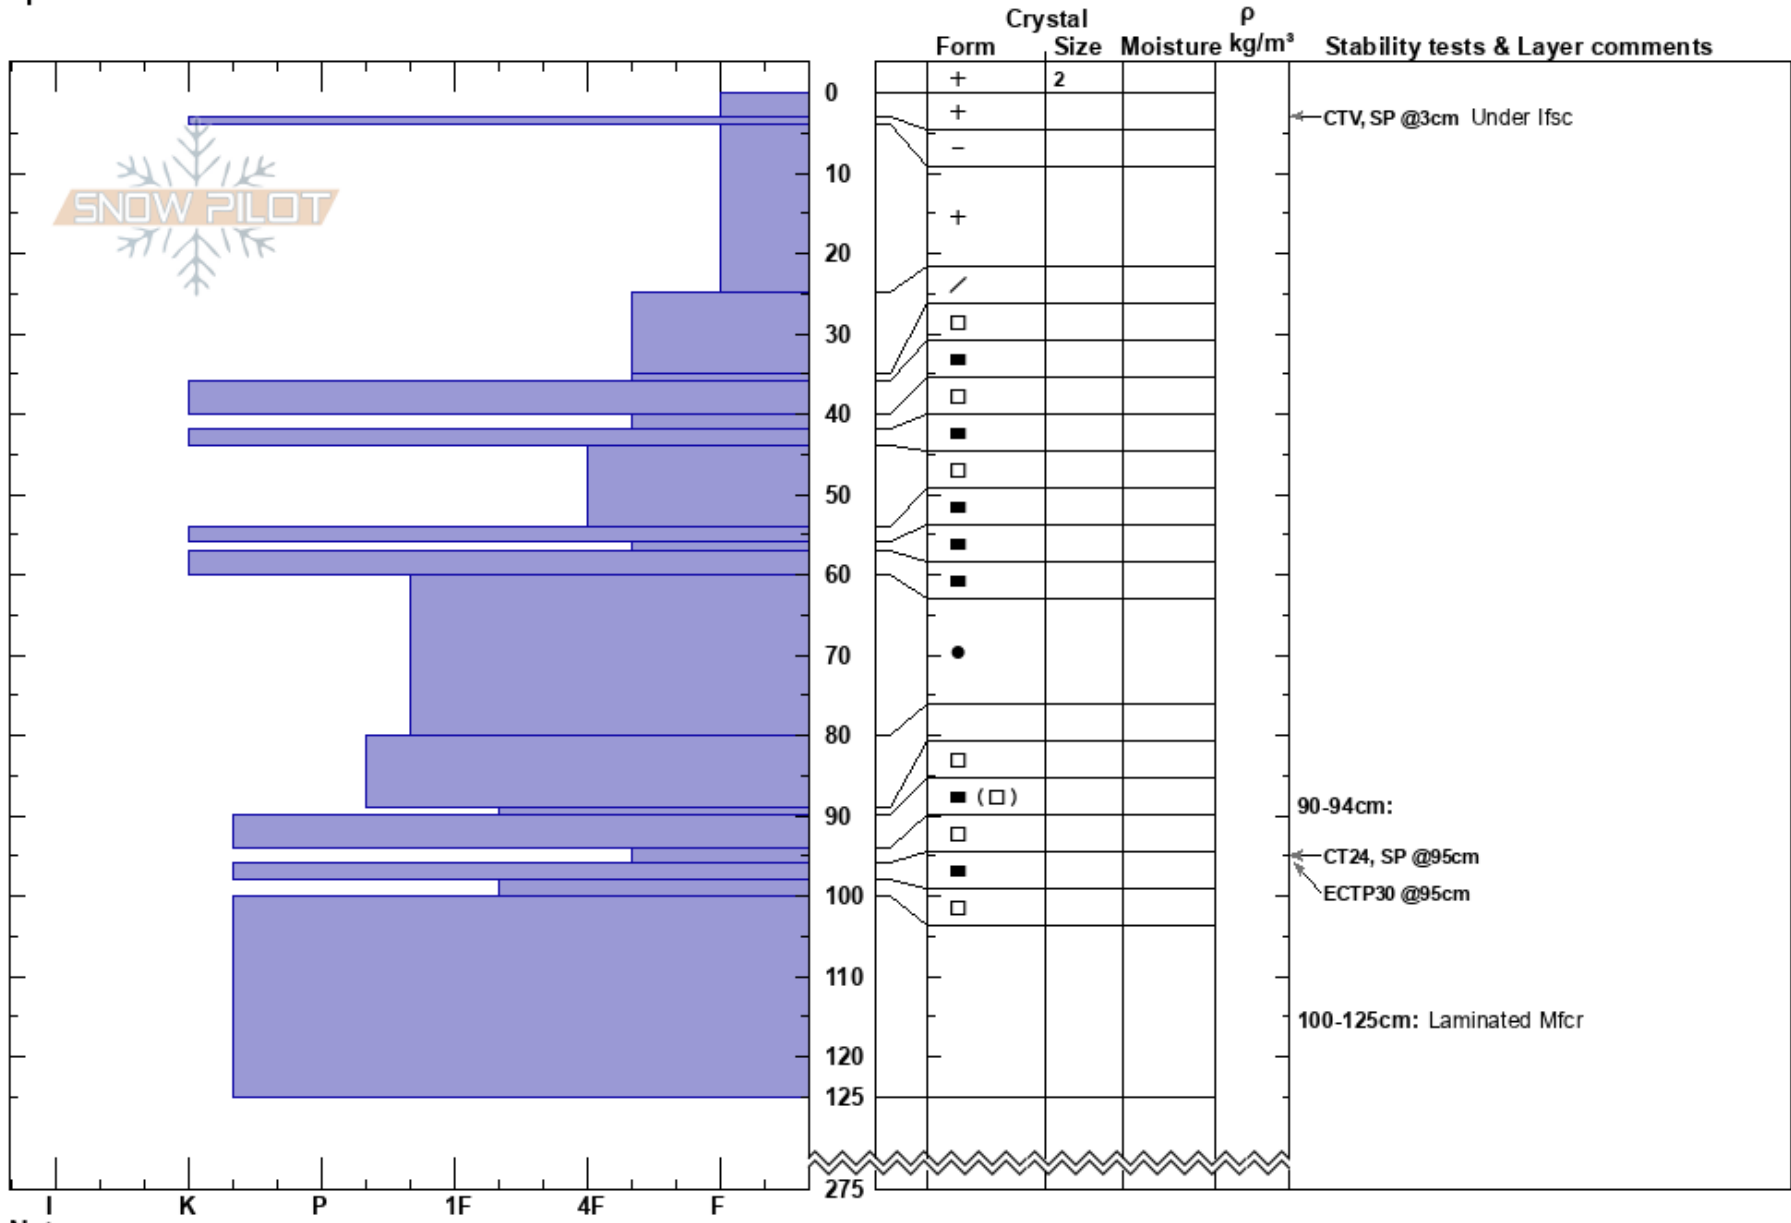

Looking Glass Glades  
 Monashee  
 BC  
 Elevation: 1643 m  
 Aspect:  
 Specifics:

Mustang Powder  
 24/02/2022 - 12:00  
 Co-ord: 11U 380383W 5665644N  
 Slope Angle: 36°  
 Wind Loading:

Stability: **HS:275**  
 Air Temperature: -11°C **PF: 35**  
 Sky Cover: OVC **PS: 20**  
 Precipitation: S-1  
 Wind: Calm

**Layer Notes:**  
 90-94cm: Problematic layer  
 100-125cm: Laminated Mfcr

Notes: Cece and Jeff Snowsafety