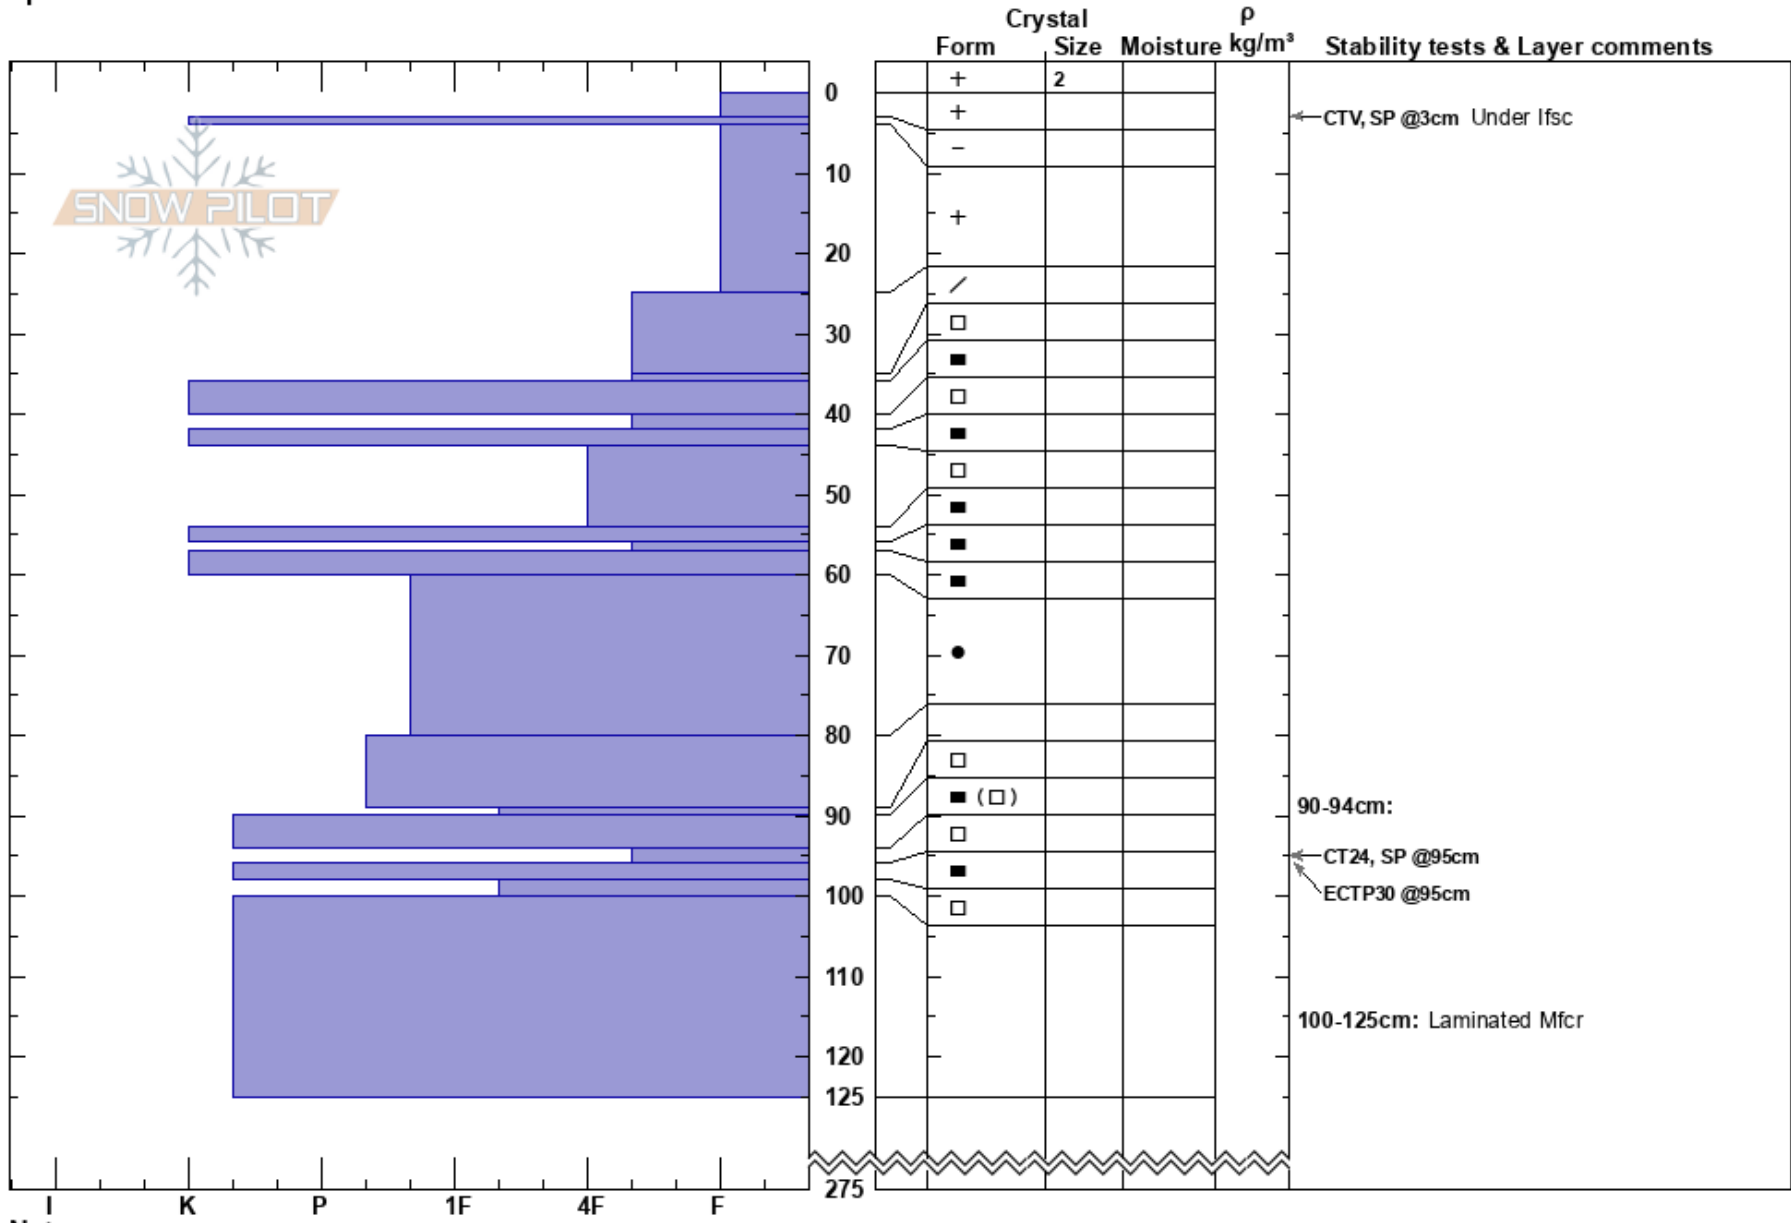

Looking Glass Glades  
 Monashee  
 BC  
 Elevation: 1643 m  
 Aspect:  
 Specifics:

Mustang Powder  
 24/02/2022 - 12:00  
 Co-ord: 11U 380383W 5665644N  
 Slope Angle: 36°  
 Wind Loading:

Stability: **HS:275**  
 Air Temperature: -11°C **PF: 35**  
 Sky Cover: OVC **PS: 20**  
 Precipitation: S-1  
 Wind: Calm  
**Layer Notes:**  
 90-94cm: Problematic layer  
 100-125cm: Laminated Mfcr