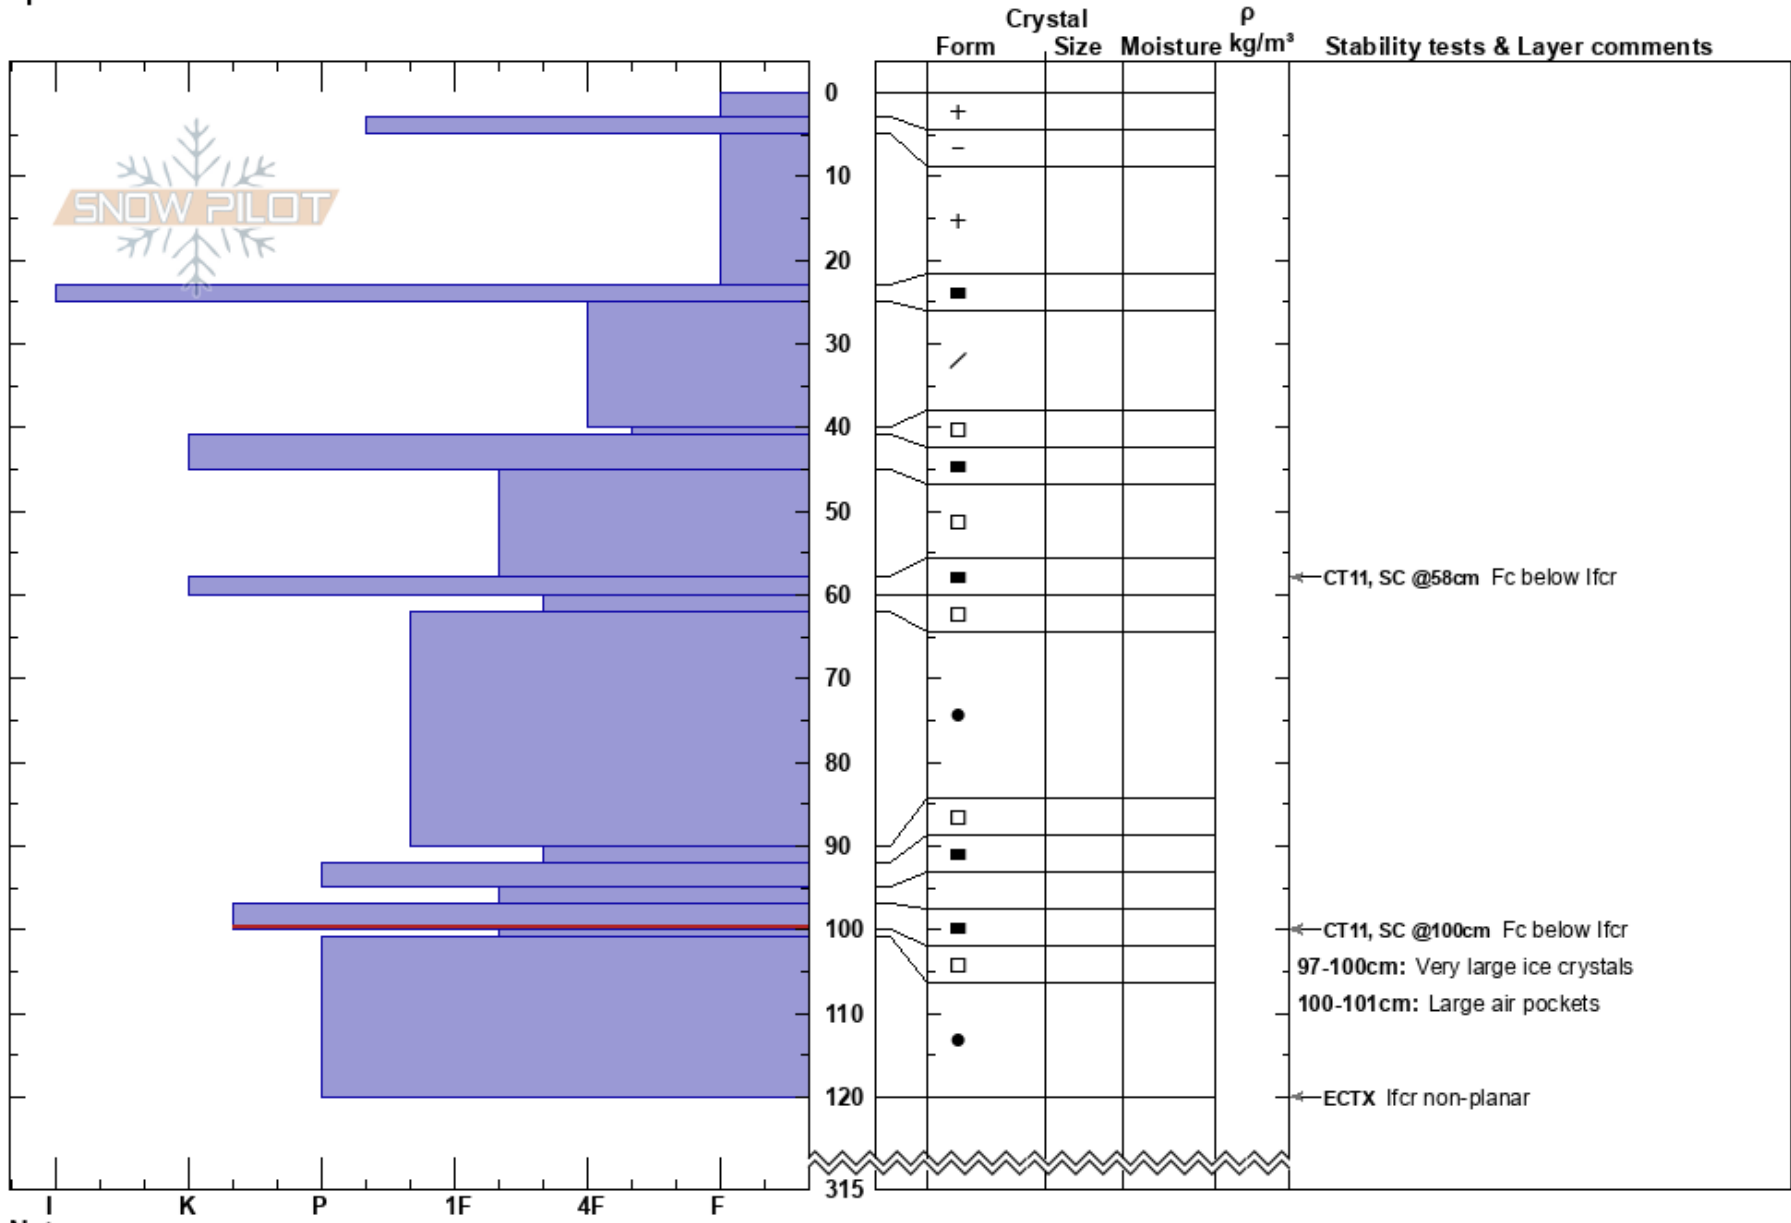

Grace Slick
 Monashee
 BC
 Elevation: 1917 m
 Aspect: SW
 Specifics:

Mustang Powder
 24/02/2022 - 11:00
 Co-ord: 11U 379622W 5667299N
 Slope Angle: 37°
 Wind Loading:

Stability: **HS:315**
 Air Temperature: -12°C **PF: 45**
 Sky Cover: FEW **PS: 20**
 Precipitation: NO
 Wind: Calm
Layer Notes:
 97-100cm: Very large ice crystals
 97-100cm: Problematic layer
 100-101cm: Large air pockets

Notes: Cece and Jeff snow saftt

Dug on steep south tilting start zone adjacent to lone tree.