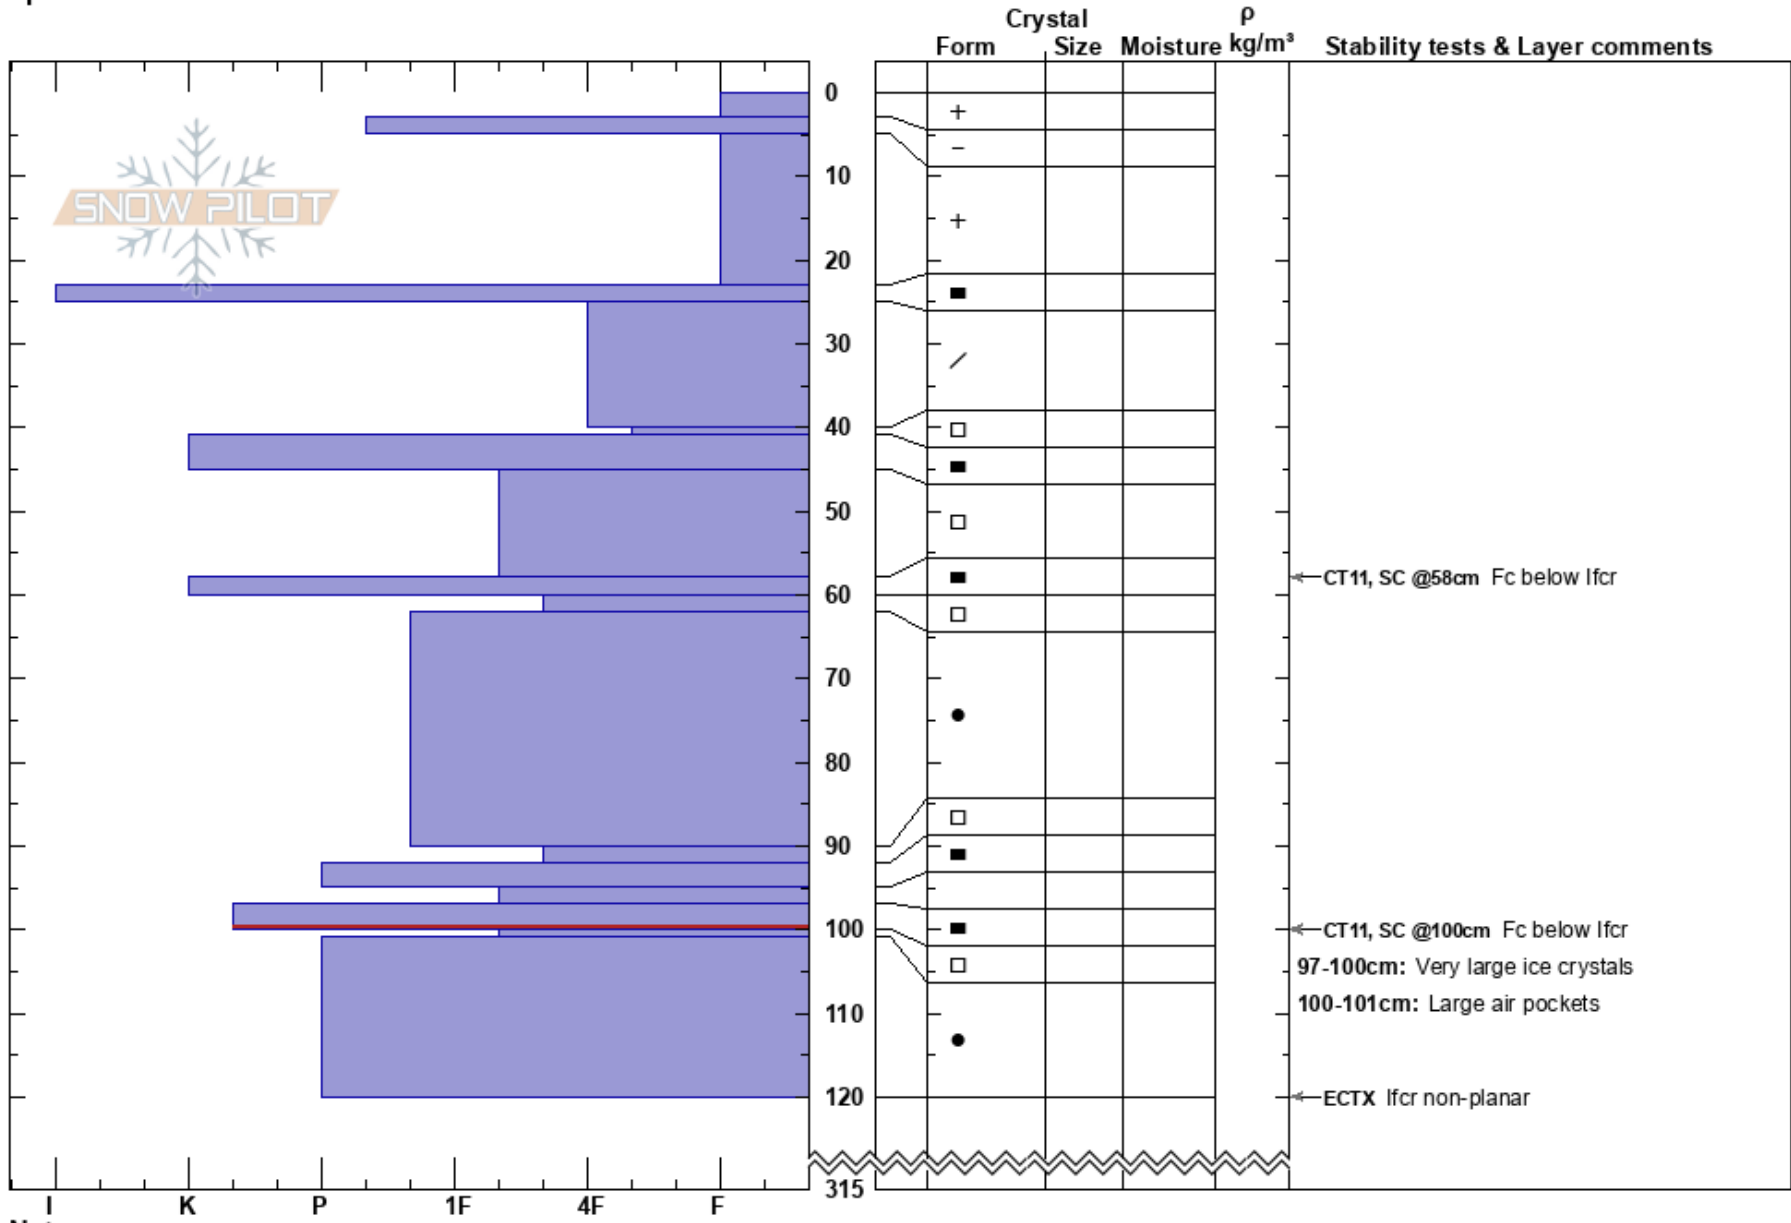

Grace Slick
 Monashee
 BC
 Elevation: 1917 m
 Aspect: SW
 Specifics:

Mustang Powder
 24/02/2022 - 11:00
 Co-ord: 11U 379622W 5667299N
 Slope Angle: 37°
 Wind Loading:

Stability: HS:315
 Air Temperature: -12°C PF: 45
 Sky Cover: FEW PS: 20
 Precipitation: NO
 Wind: Calm
 97-100cm: Very large ice crystals
 97-100cm: Problematic layer
 100-101cm: Large air pockets

Notes: Cece and Jeff snow saftt

Dug on steep south tilting start zone adjacent to lone tree.