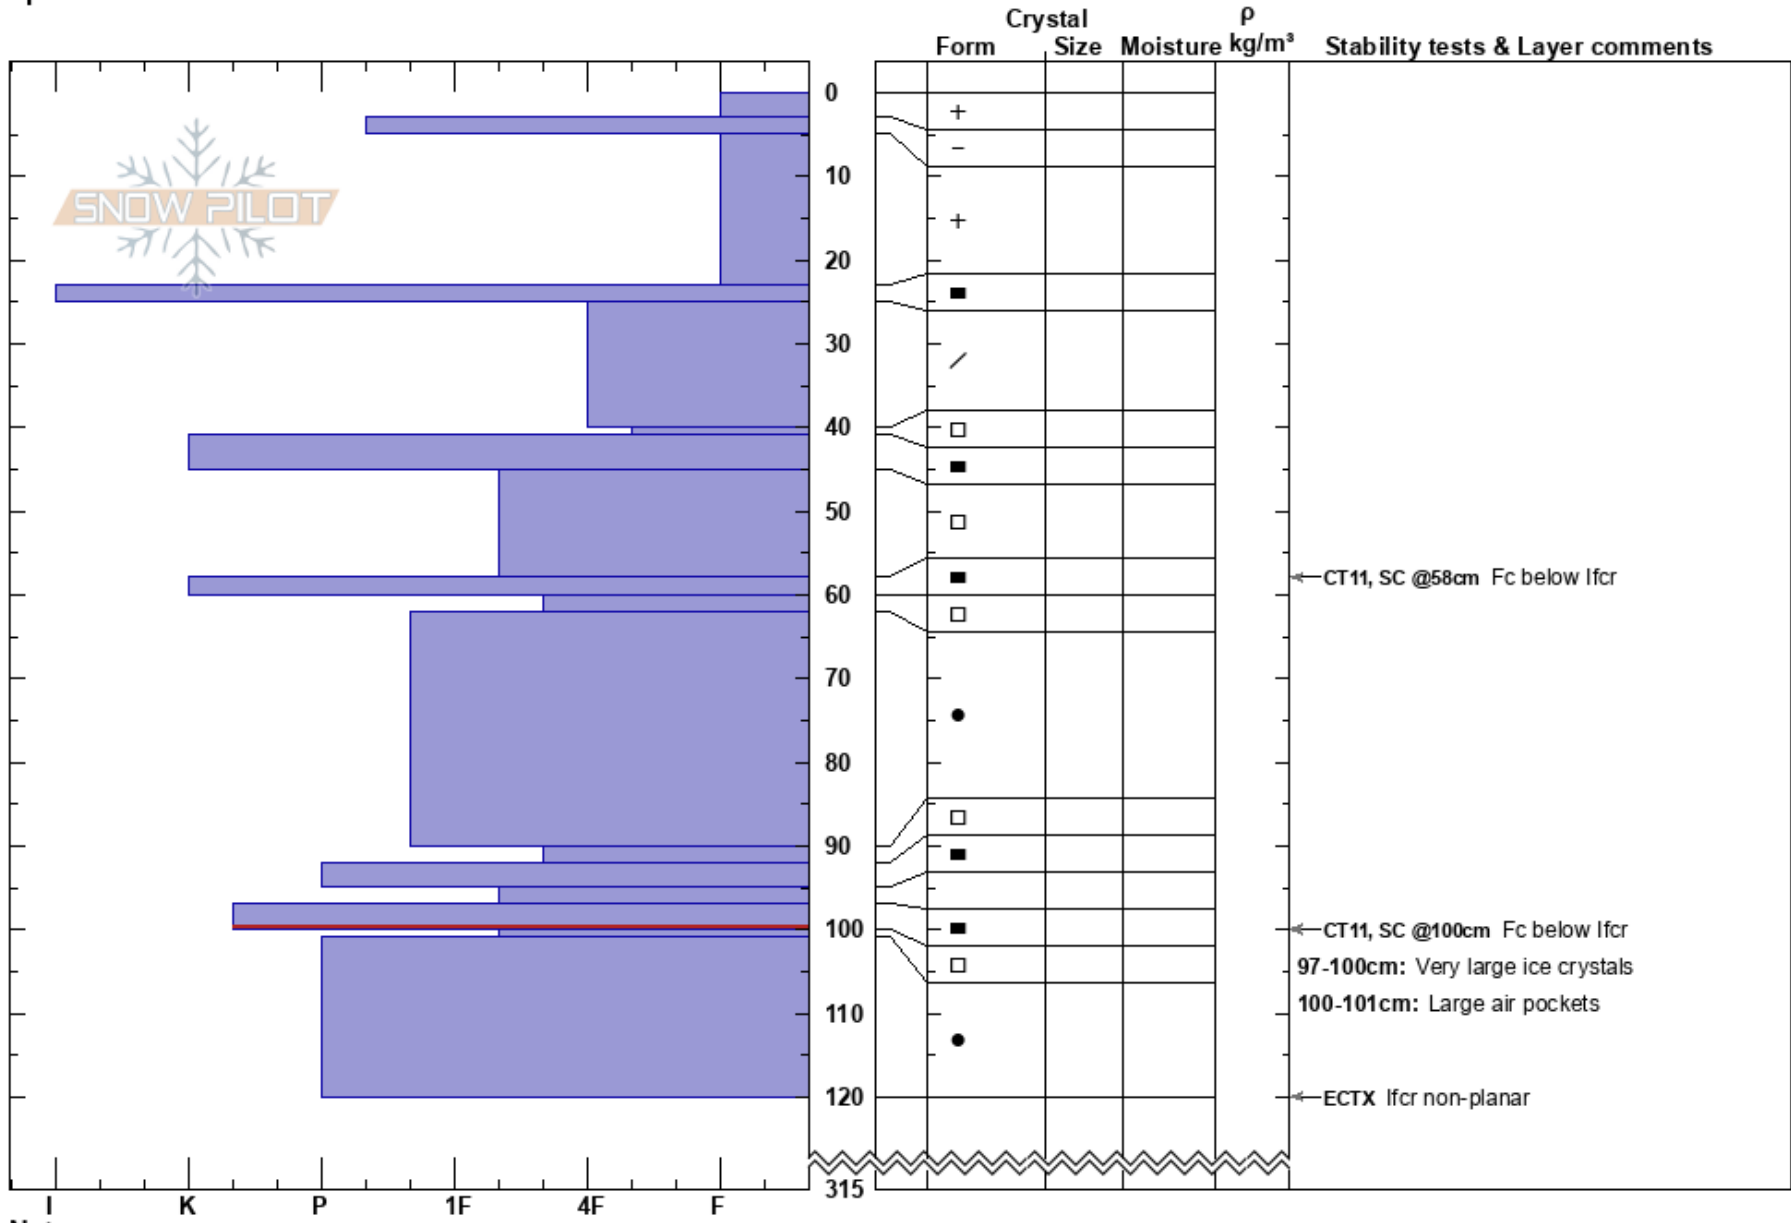

Grace Slick
 Monashee
 BC
 Elevation: 1917 m
 Aspect: SW
 Specifics:

Mustang Powder
 24/02/2022 - 11:00
 Co-ord: 11U 379622W 5667299N
 Slope Angle: 37°
 Wind Loading:

Stability: HS:315
 Air Temperature: -12°C PF: 45
 Sky Cover: FEW PS: 20
 Precipitation: NO
 Wind: Calm
 Layer Notes:
 97-100cm: Very large ice crystals
 97-100cm: Problematic layer
 100-101cm: Large air pockets

Notes: Cece and Jeff snow saftt

Dug on steep south tilting start zone adjacent to lone tree.