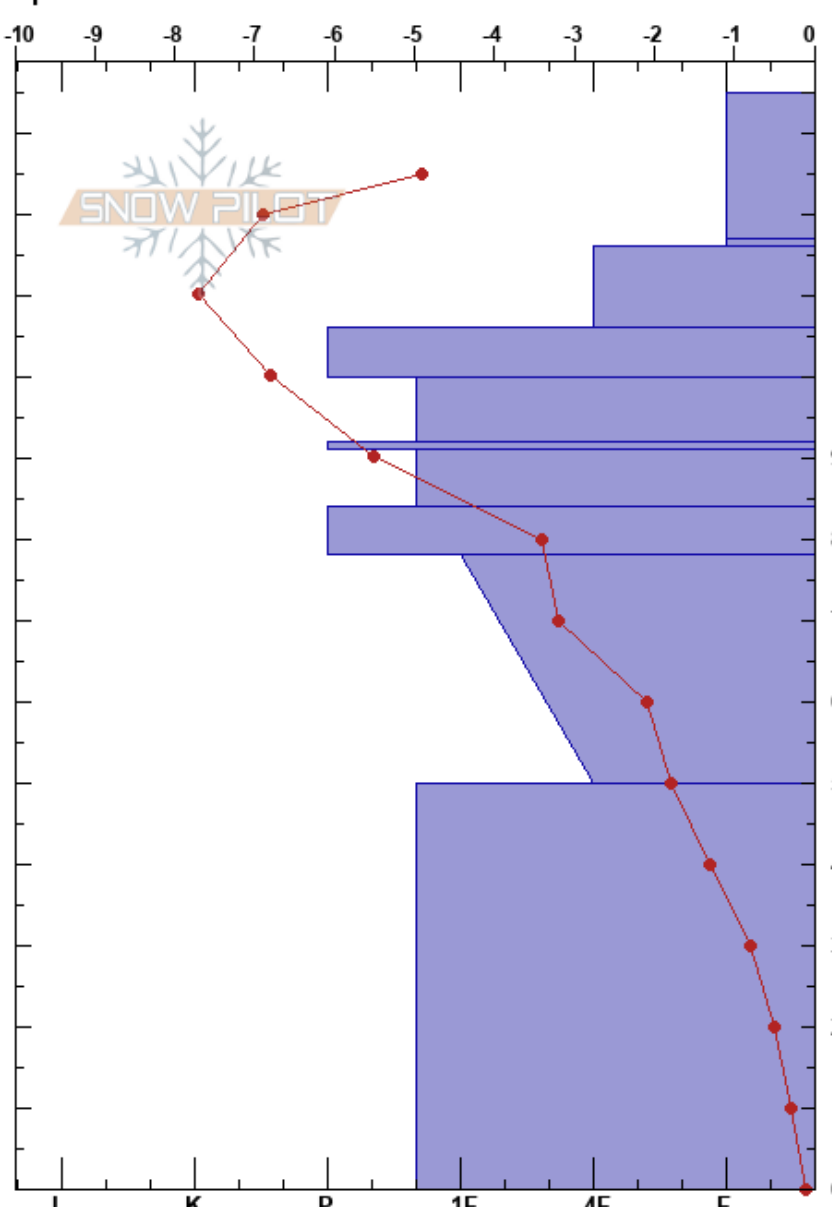

West Bowl
 Columbia Mountains
 BC
 Elevation: 2068 m
 Aspect: 180°
 Specifics:

Ally Myers
 24/02/2022 - 12:25
 Co-ord: 50.90415N, -119.92345W
 Slope Angle: 27°
 Wind Loading: no

Stability: **HS: 135**
 Air Temperature: -9°C **PF: 35** 78-50cm: Larger as you go deeper.
 Sky Cover: CLR
 Precipitation: NO
 Wind: W Light Breeze

Elevation (cm)	Crystal		Moisture	ρ kg/m³	Stability tests & Layer comments
	Form	Size			
135	+	0.5			
130	+	0.5-1			
120	⊗	2-8			
110	/	1-2			
100	⊙				
90	•	1-2			
90	⊙				
90	•	1-1			
80	⊙				
70					
60	⊖	1-3			78-50cm: Larger as you go deeper.
50					← DTN @50cm
40					
30	□ (∧)	2-4 (8)			
20					
10					
0					← CTN