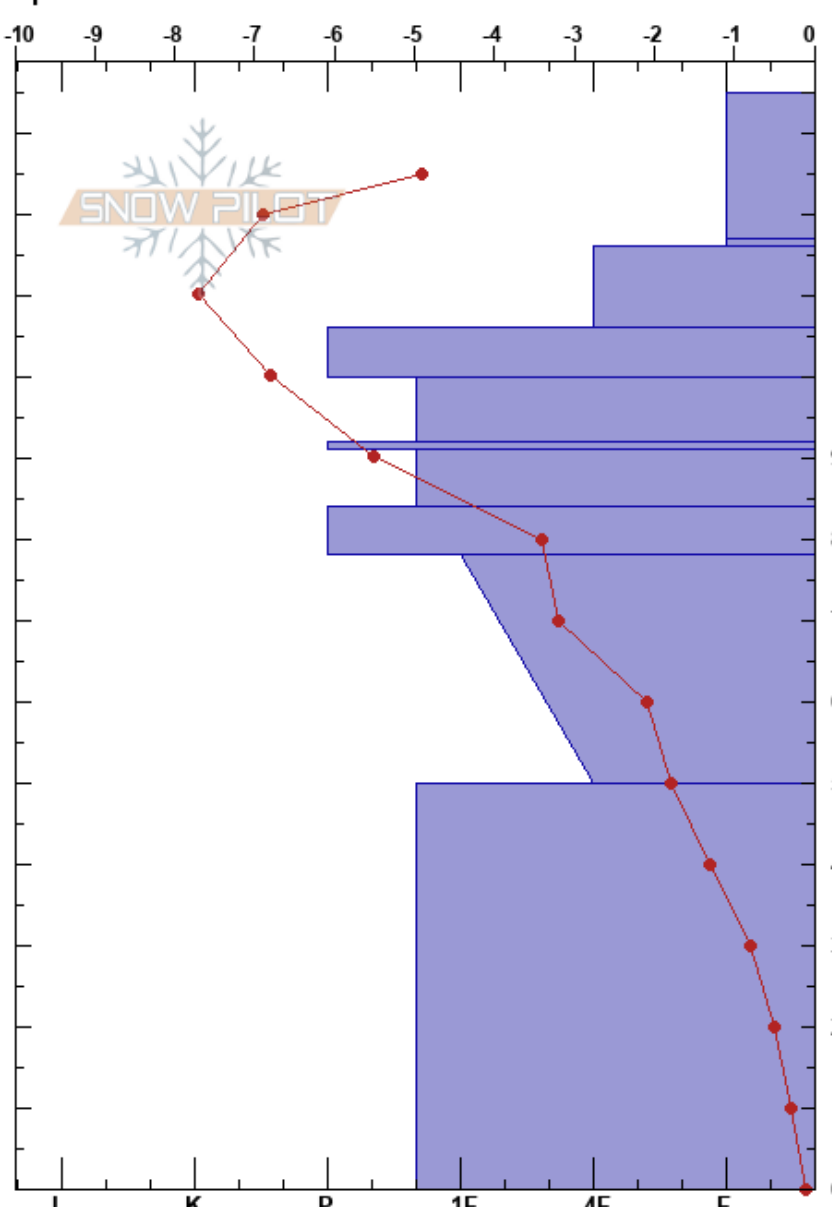

West Bowl  
 Columbia Mountains  
 BC  
 Elevation: 2068 m  
 Aspect: 180°  
 Specifics:

Ally Myers  
 24/02/2022 - 12:25  
 Co-ord: 50.90415N, -119.92345W  
 Slope Angle: 27°  
 Wind Loading: no

Stability: **HS: 135**  
 Air Temperature: -9°C **PF: 35** 78-50cm: Larger as you go deeper.  
 Sky Cover: CLR  
 Precipitation: NO  
 Wind: W Light Breeze

Height (cm)	Crystal		Moisture	$\rho$ kg/m <sup>3</sup>	Stability tests & Layer comments
	Form	Size			
135	+	0.5			
130	+	0.5-1			
120	⊗	2-8			
110	/	1-2			
100	⊙				
90	•	1-2			
90	⊙				
90	•	1-1			
80	⊙				
70					
60	⊖	1-3			78-50cm: Larger as you go deeper.
50					← DTN @50cm
40					
30					
20	□ (∧)	2-4 (8)			
10					
0					← CTN