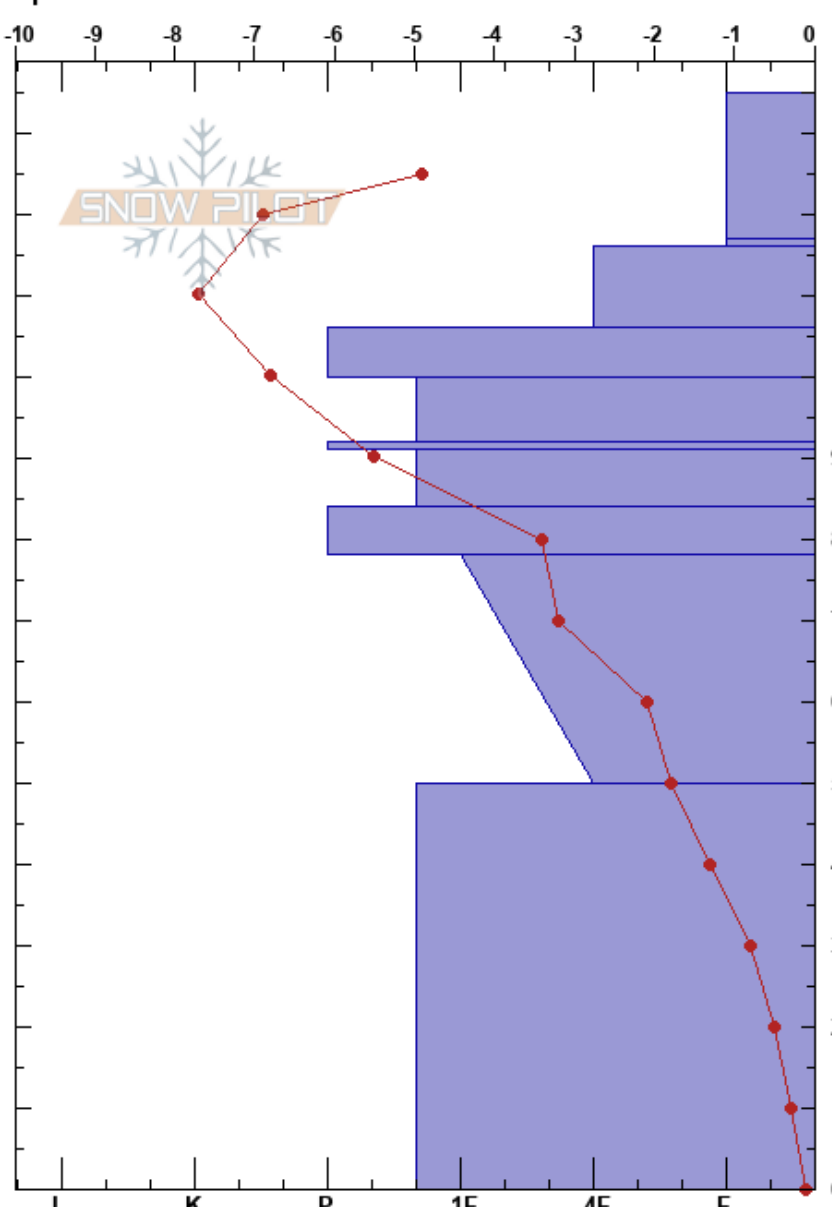

West Bowl
 Columbia Mountains
 BC
 Elevation: 2068 m
 Aspect: 180°
 Specifics:

Ally Myers
 24/02/2022 - 12:25
 Co-ord: 50.90415N, -119.92345W
 Slope Angle: 27°
 Wind Loading: no

Stability: **HS: 135**
 Air Temperature: -9°C **PF: 35** 78-50cm: Larger as you go deeper.
 Sky Cover: CLR
 Precipitation: NO
 Wind: W Light Breeze

Depth (cm)	Crystal		Moisture	ρ kg/m ³	Stability tests & Layer comments
	Form	Size			
135	+	0.5			
130	+	0.5-1			
120	⊗	2-8			
110	/	1-2			
100	⊙				
90	•	1-2			
90	⊙				
90	•	1-1			
80	⊙				
70					
60	⊖	1-3			78-50cm: Larger as you go deeper.
50					← DTN @50cm
40					
30					
20	□ (∧)	2-4 (8)			
10					
0					← CTN