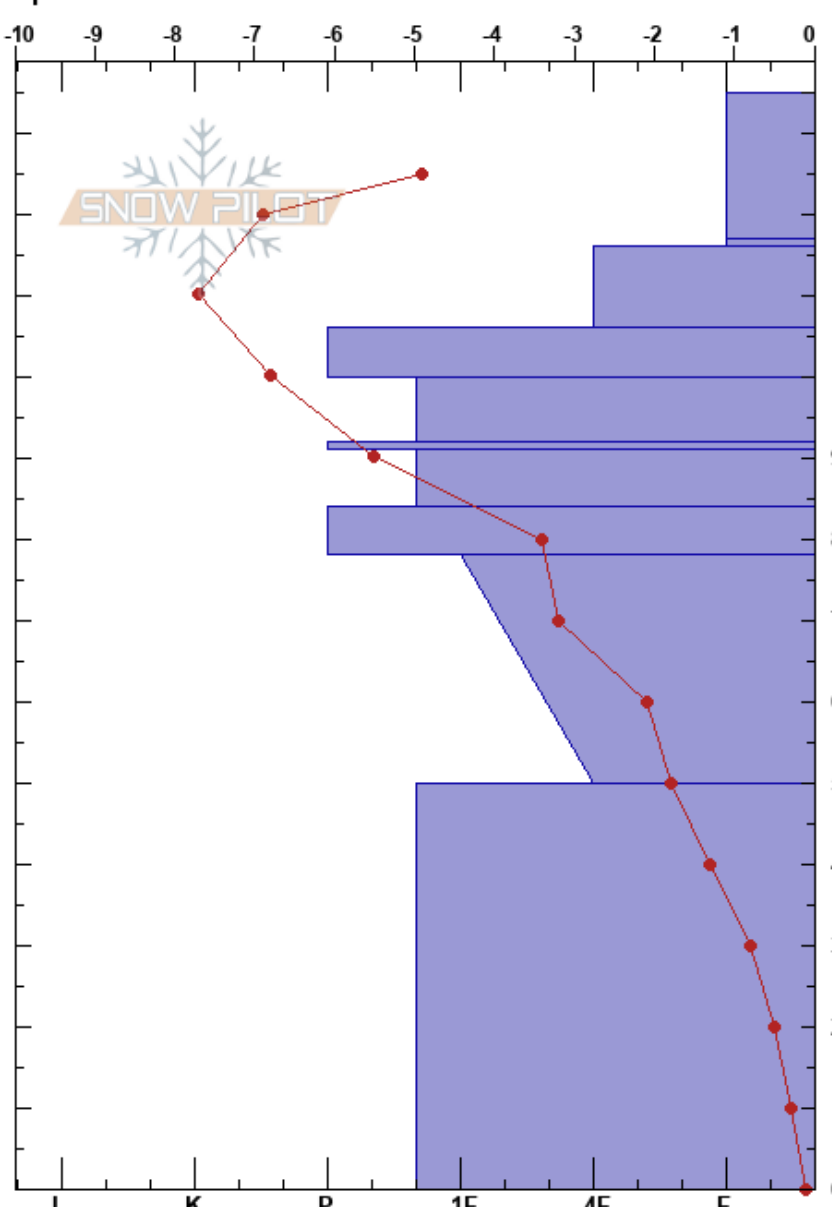

West Bowl  
 Columbia Mountains  
 BC  
 Elevation: 2068 m  
 Aspect: 180°  
 Specifics:

Ally Myers  
 24/02/2022 - 12:25  
 Co-ord: 50.90415N, -119.92345W  
 Slope Angle: 27°  
 Wind Loading: no

Stability: **HS: 135**  
 Air Temperature: -9°C **PF: 35** 78-50cm: Larger as you go deeper.  
 Sky Cover: CLR  
 Precipitation: NO  
 Wind: W Light Breeze

Elevation (cm)	Crystal		Moisture	$\rho$ kg/m <sup>3</sup>	Stability tests & Layer comments
	Form	Size			
135	+	0.5			
130	+	0.5-1			
120	⊗	2-8			
110	/	1-2			
100	⊙				
90	•	1-2			
90	⊙				
90	•	1-1			
80	⊙				
70					
60	⊖	1-3			78-50cm: Larger as you go deeper.
50					← DTN @50cm
40					
30					
20	□ (∧)	2-4 (8)			
10					
0					← CTN