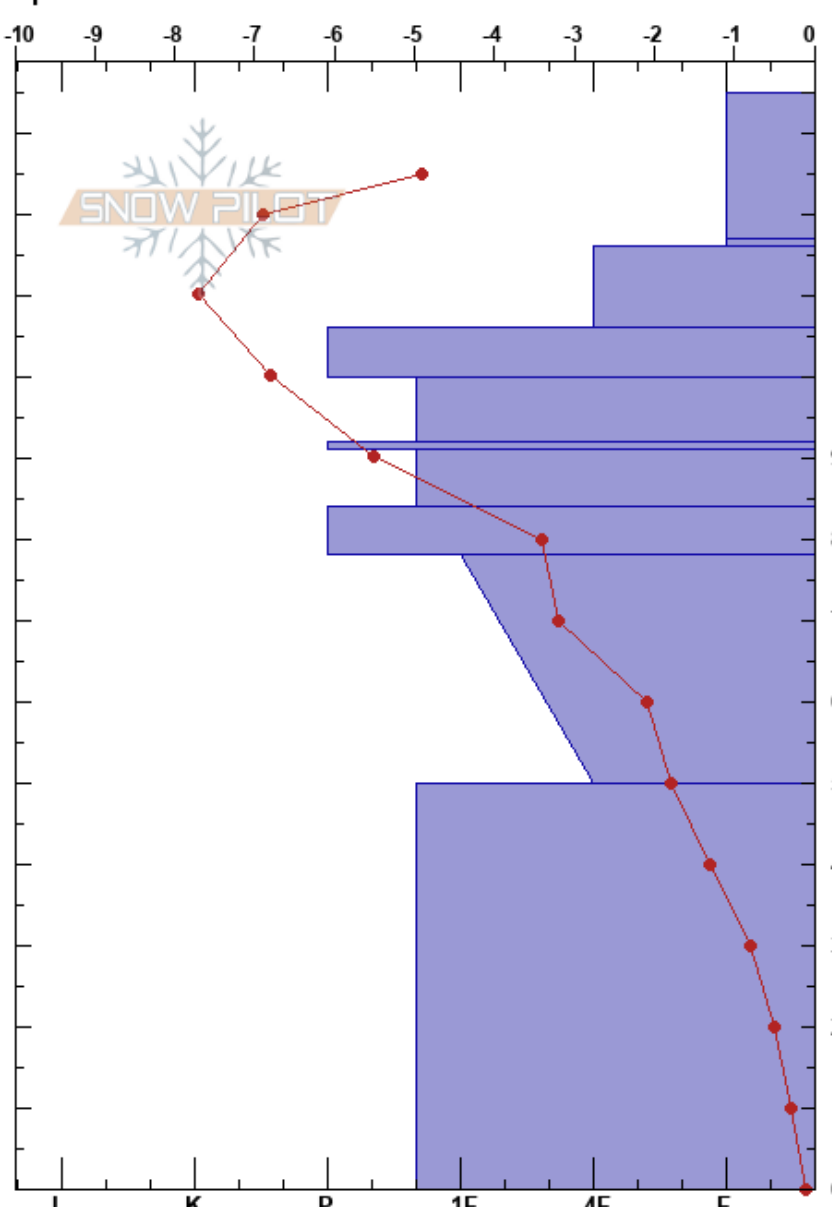

West Bowl  
 Columbia Mountains  
 BC  
 Elevation: 2068 m  
 Aspect: 180°  
 Specifics:

Ally Myers  
 24/02/2022 - 12:25  
 Co-ord: 50.90415N, -119.92345W  
 Slope Angle: 27°  
 Wind Loading: no

Stability: **HS: 135**  
 Air Temperature: -9°C **PF: 35** 78-50cm: Larger as you go deeper.  
 Sky Cover: CLR  
 Precipitation: NO  
 Wind: W Light Breeze

Height (cm)	Crystal		Moisture	$\rho$ kg/m <sup>3</sup>	Stability tests & Layer comments
	Form	Size			
135	+	0.5			
130	+	0.5-1			
120	⊗	2-8			
110	/	1-2			
100	⊙				
90	•	1-2			
90	⊙				
90	•	1-1			
80	⊙				
70					
60	⊖	1-3			78-50cm: Larger as you go deeper.
50					← DTN @50cm
40					
30	□ (∧)	2-4 (8)			
20					
10					
0					← CTN