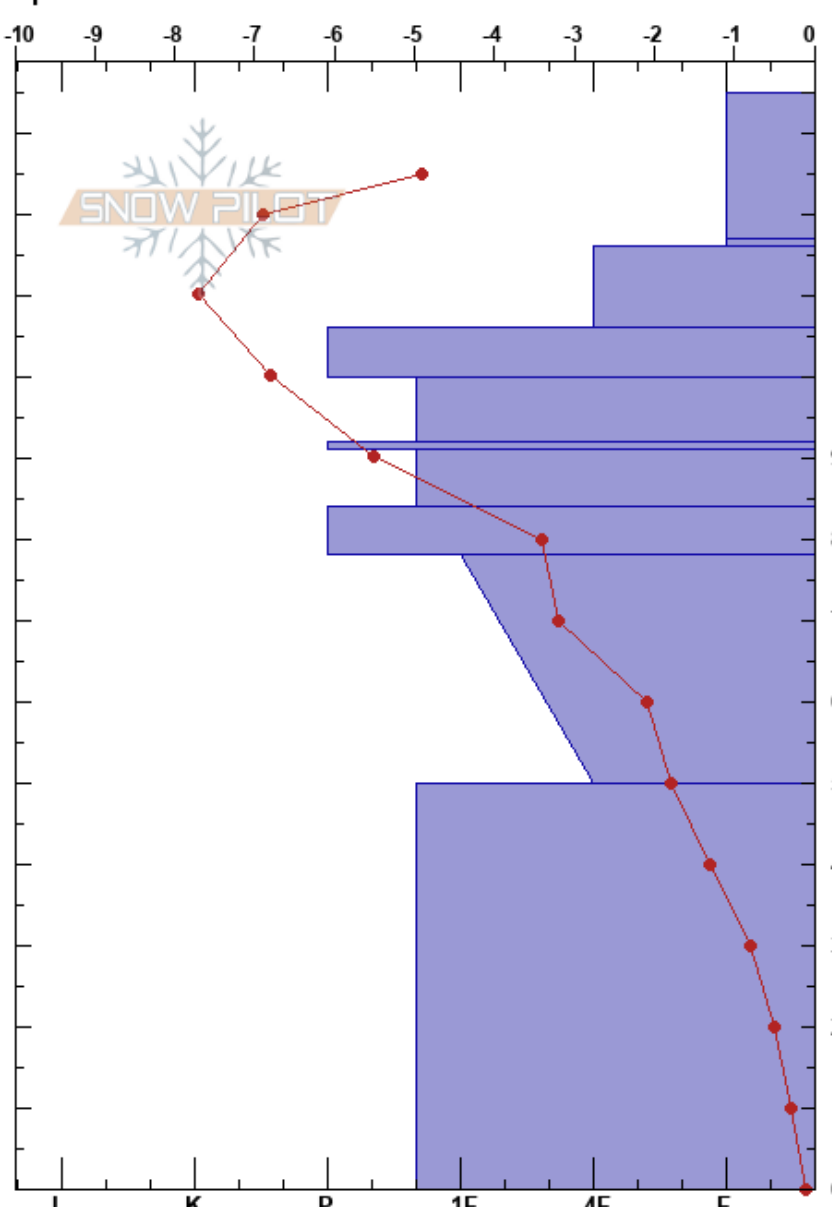

West Bowl
 Columbia Mountains
 BC
 Elevation: 2068 m
 Aspect: 180°
 Specifics:

Ally Myers
 24/02/2022 - 12:25
 Co-ord: 50.90415N, -119.92345W
 Slope Angle: 27°
 Wind Loading: no

Stability: **HS: 135**
 Air Temperature: -9°C **PF: 35** 78-50cm: Larger as you go deeper.
 Sky Cover: CLR
 Precipitation: NO
 Wind: W Light Breeze

Depth (cm)	Crystal		Moisture	ρ kg/m ³	Stability tests & Layer comments
	Form	Size			
135	+	0.5			
130	+	0.5-1			
120	⊗	2-8			
110	/	1-2			
100	⊙				
100	•	1-2			
90	⊙				
90	•	1-1			
80	⊙				
70					
60	⊖	1-3			78-50cm: Larger as you go deeper.
50					← DTN @50cm
40					
30	□ (∧)	2-4 (8)			
20					
10					
0					← CTN