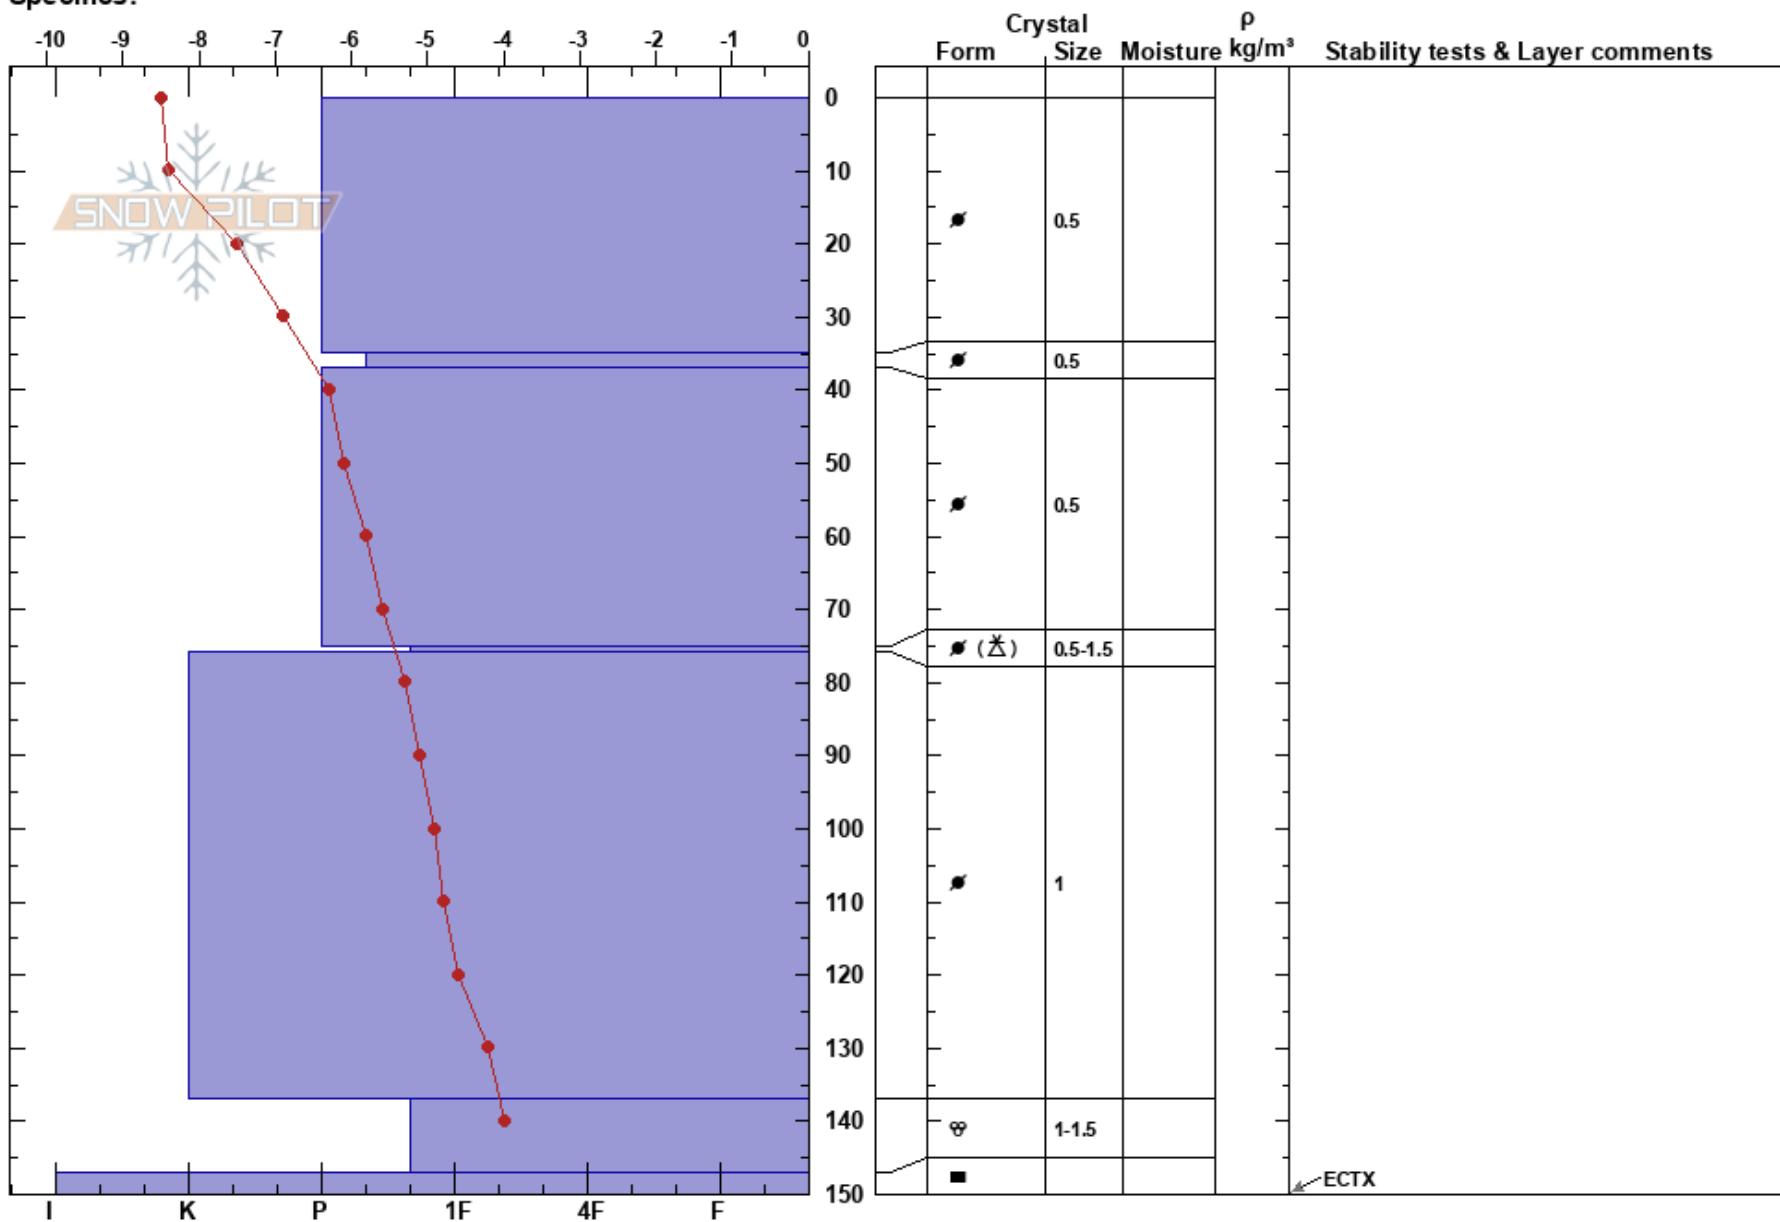

Hákolur í Bláfjöllum
 Southwest corner
 Iceland
 Elevation: 657 m
 Aspect: W
 Specifics:

Stefán Jökull Jakobsson
 24/02/2022 - 16:15
 Co-ord: 63.98261N, -21.62104W
 Slope Angle: 30°
 Wind Loading: no

Stability:
 Air Temperature: -7.7°C
 Sky Cover: FEW
 Precipitation: NO
 Wind: SW Light Breeze

Layer Notes:

Notes: