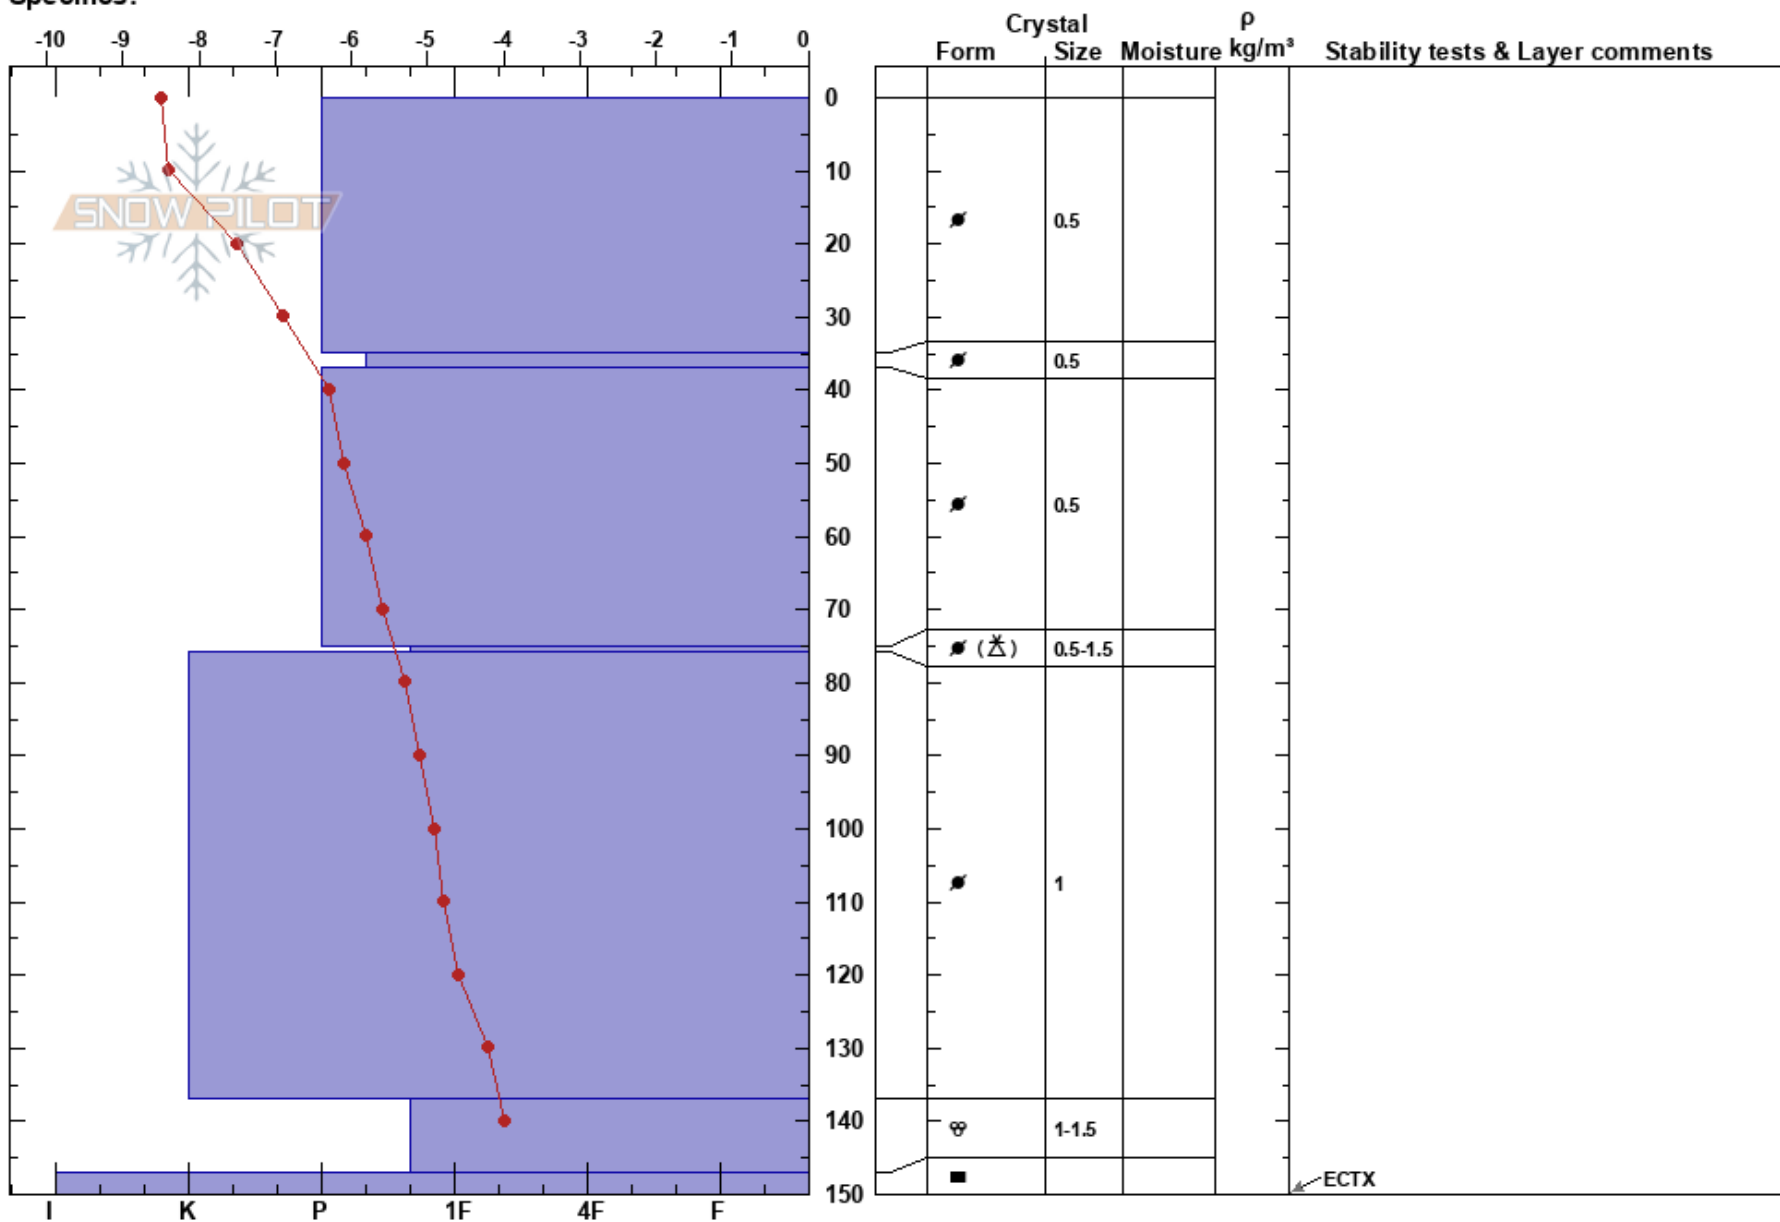

Hákolur í Bláfjöllum
 Southwest corner
 Iceland
Elevation: 657 m
Aspect: W
Specifics:

Stefán Jökull Jakobsson
 24/02/2022 - 16:15
Co-ord: 63.98261N, -21.62104W
Slope Angle: 30°
Wind Loading: no

Stability:
Air Temperature: -7.7°C
Sky Cover: FEW
Precipitation: NO
Wind: SW Light Breeze

Layer Notes:

Notes: