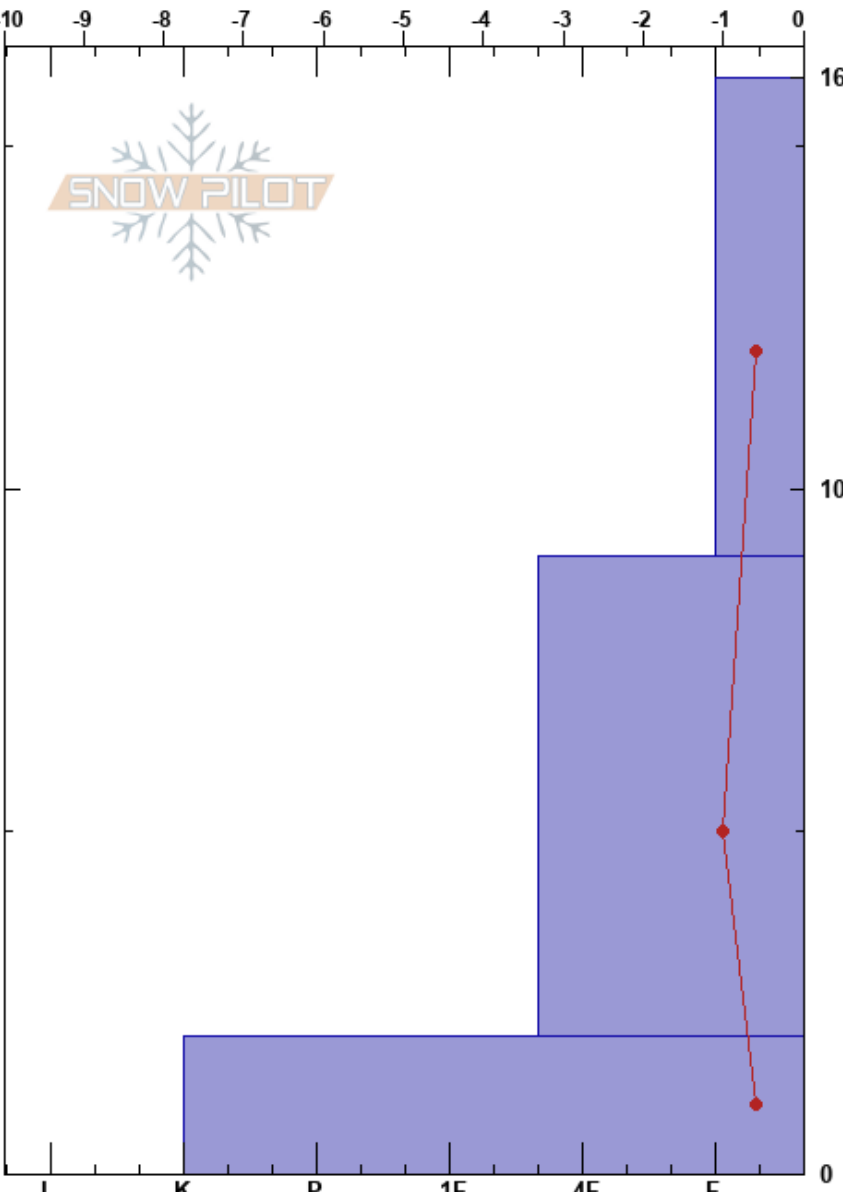

Deciduous Forest#1

Abby Fernandes

19/02/2022 - 14:30

Stability:

Air Temperature: -3.5°C

Layer Notes:

9-2cm: Problematic layer

Ontario

Co-ord: 43.54942N, -79.66411W

Sky Cover: FEW

Elevation: 128 m

Slope Angle:

Precipitation: NO

Aspect:

Wind Loading:

Wind: S Moderate

Specifics:

Form	Crystal		Moisture	ρ kg/m³	Stability tests & Layer comments
	Size				
+	1				
/	0.5 (0.5)				
•	4				

Notes: