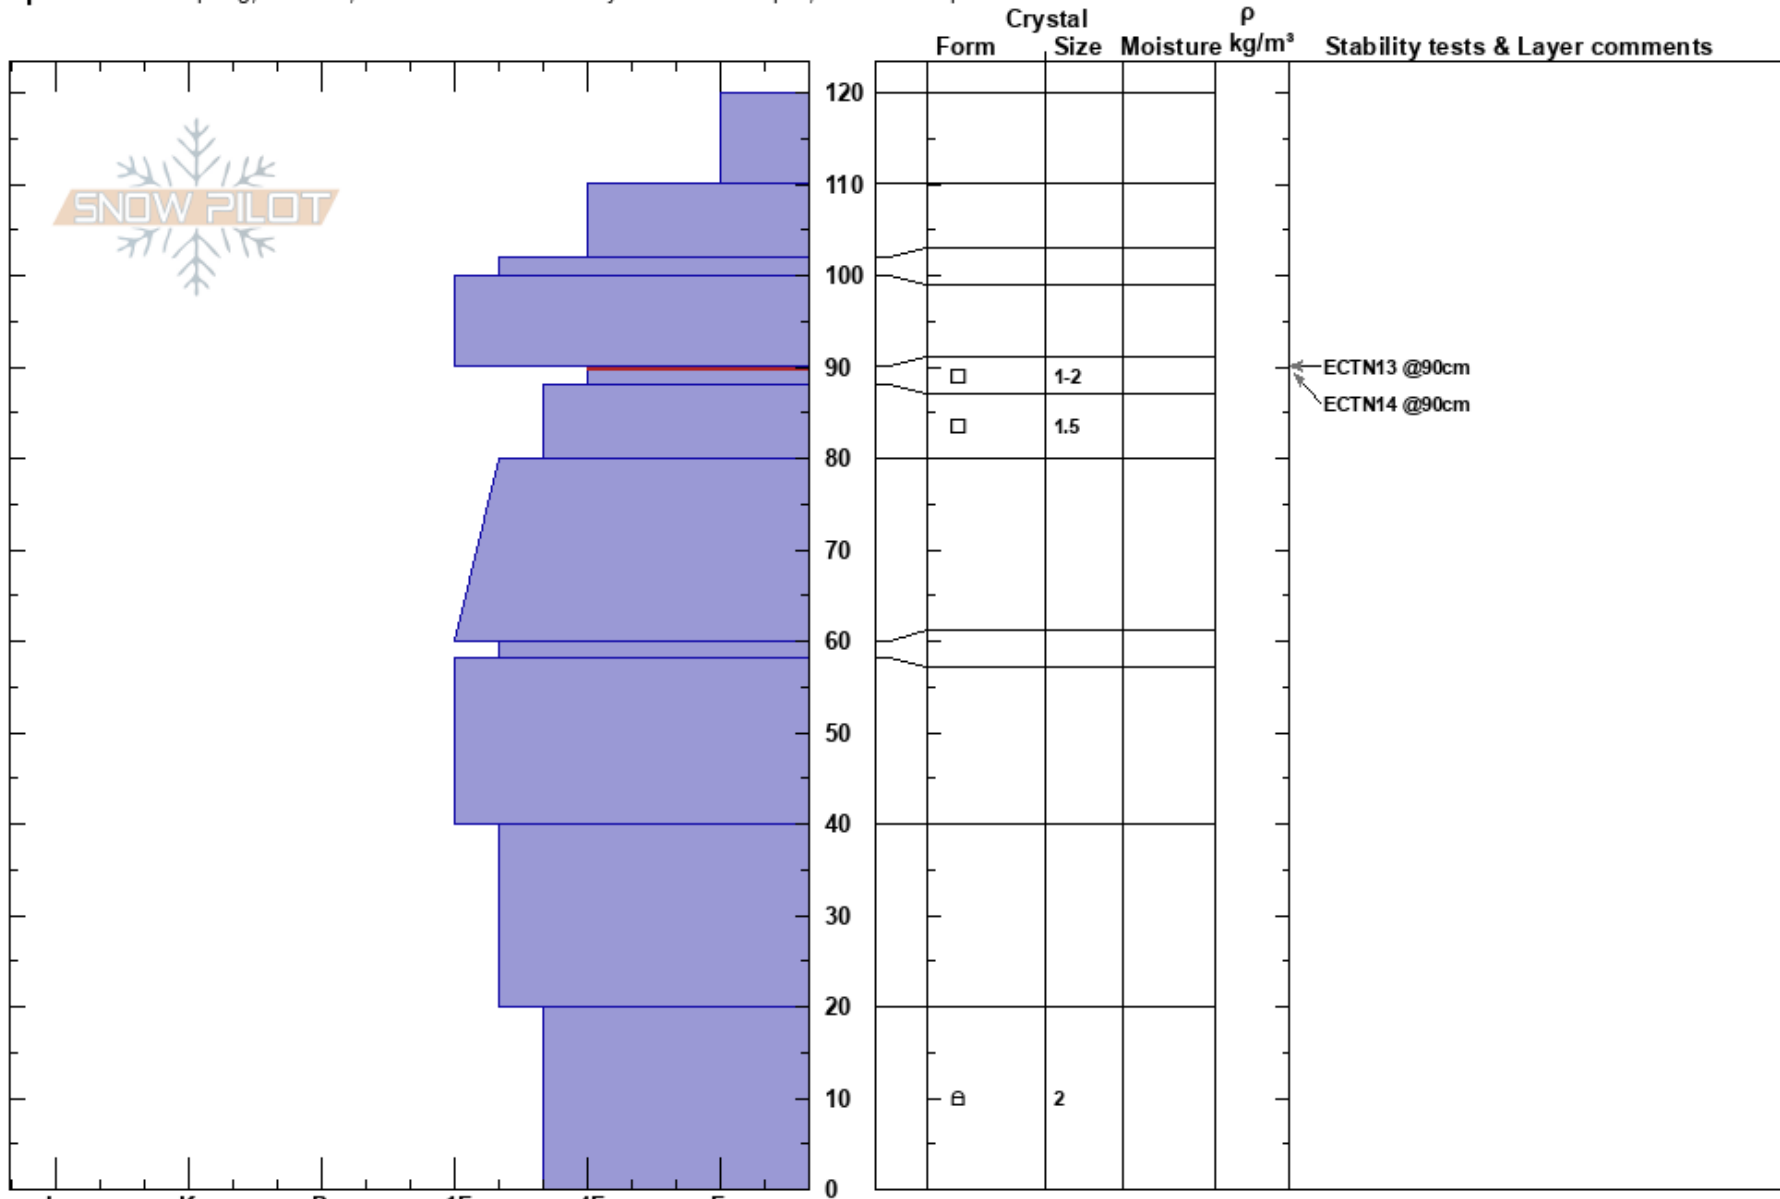

Pebble Creek, SE
 Beartooths
 MT
 Elevation: 8907 ft
 Aspect: 130°

Beau Fredlund
 02/23/2022 - 11:00am
 Co-ord: 45.02959N, -110.04747E
 Slope Angle: 27°
 Wind Loading:

Stability:
 Air Temperature:
 Sky Cover: CLR
 Precipitation: NO
 Wind: Calm

HS: 120
 Layer Notes:
 90-88cm: Problematic layer

Specifics: Collapsing, localized; Recent avalanche activity on different slopes; We skied slope

Notes: -20 deg F at trailhead at 9am. By 1pm we were ski touring in our base layers on solar aspects at 8500'-9,200'.