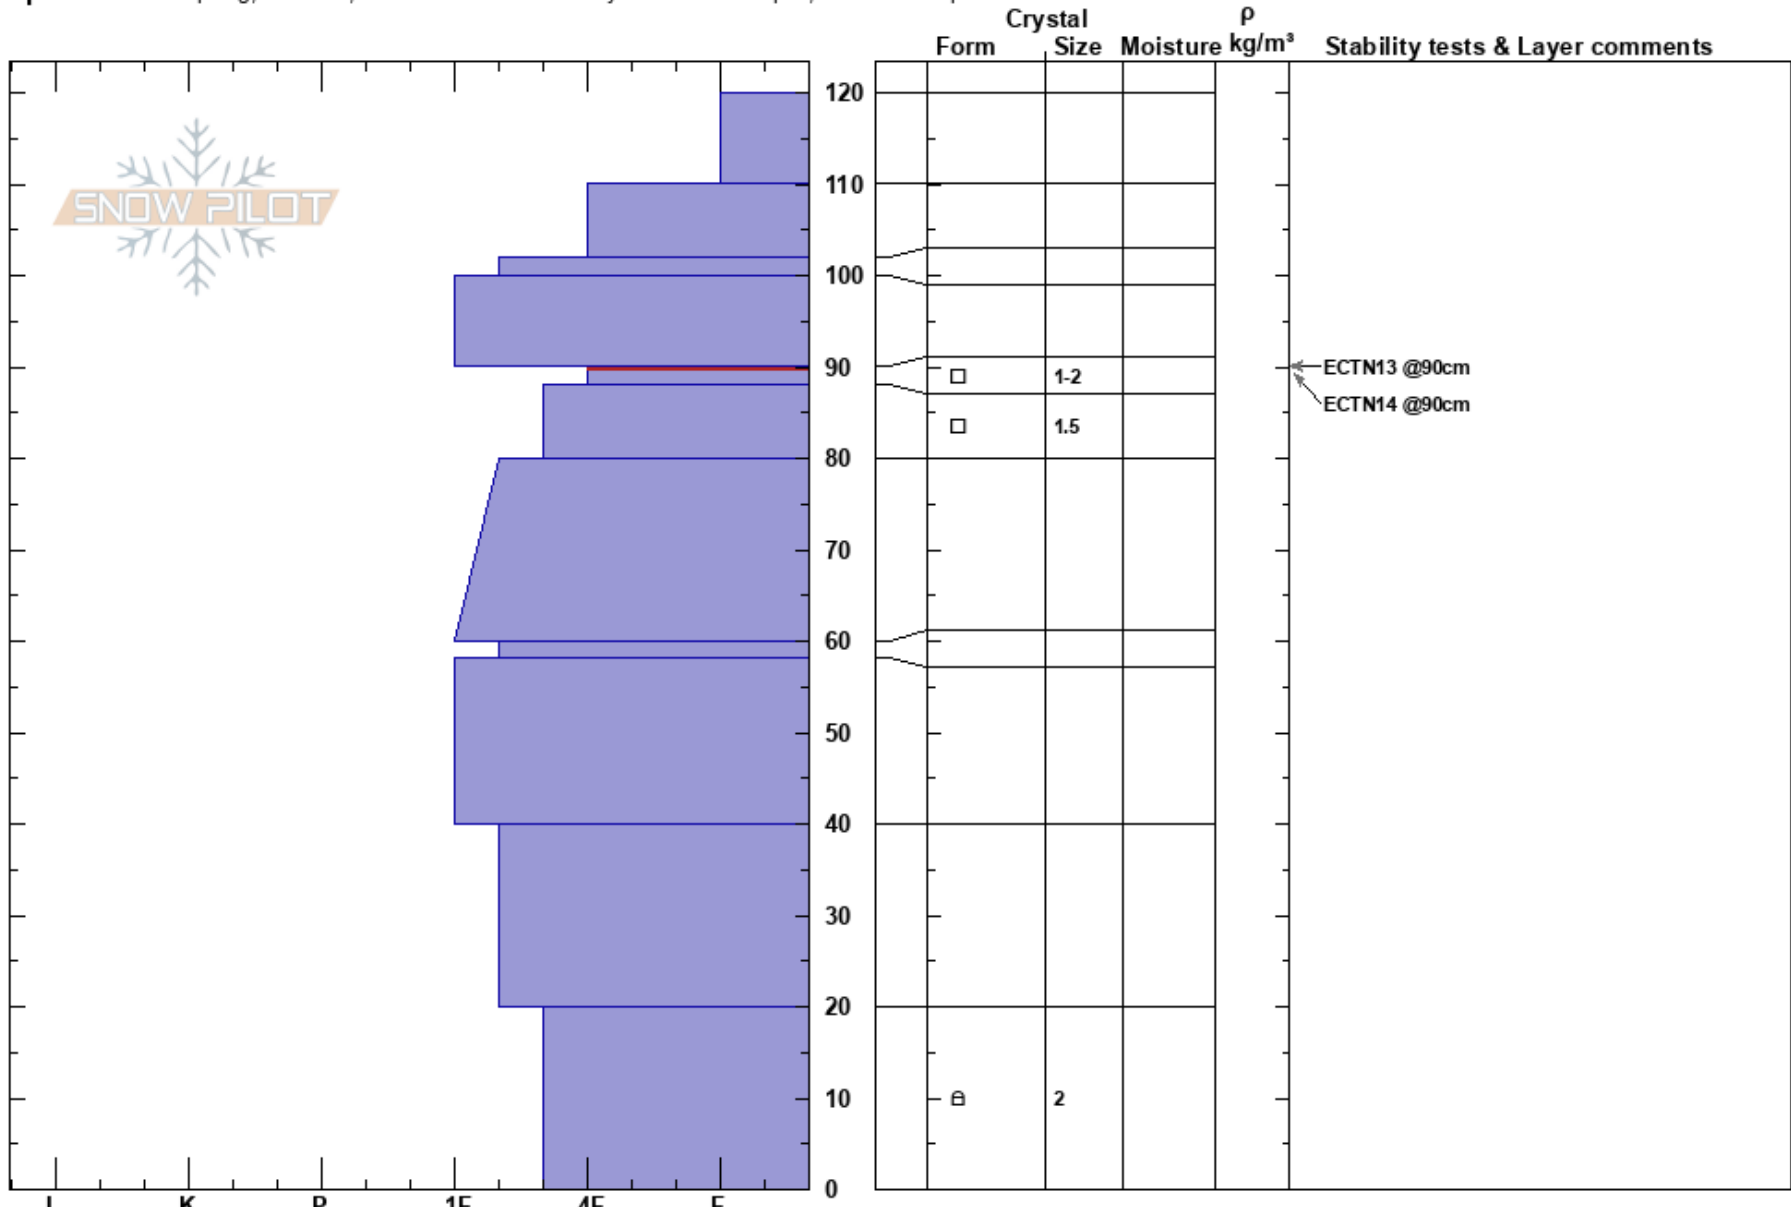

Pebble Creek, SE
 Beartooths
 MT
 Elevation: 8907 ft
 Aspect: 130°
 Specifics: Collapsing, localized; Recent avalanche activity on different slopes; We skied slope

Beau Fredlund
 02/23/2022 - 11:00am
 Co-ord: 45.02959N, -110.04747E
 Slope Angle: 27°
 Wind Loading:

Stability:
 Air Temperature:
 Sky Cover: CLR
 Precipitation: NO
 Wind: Calm

HS: 120
 Layer Notes:
 90-88cm: Problematic layer

Notes: -20 deg F at trailhead at 9am. By 1pm we were ski touring in our base layers on solar aspects at 8500'-9,200'.