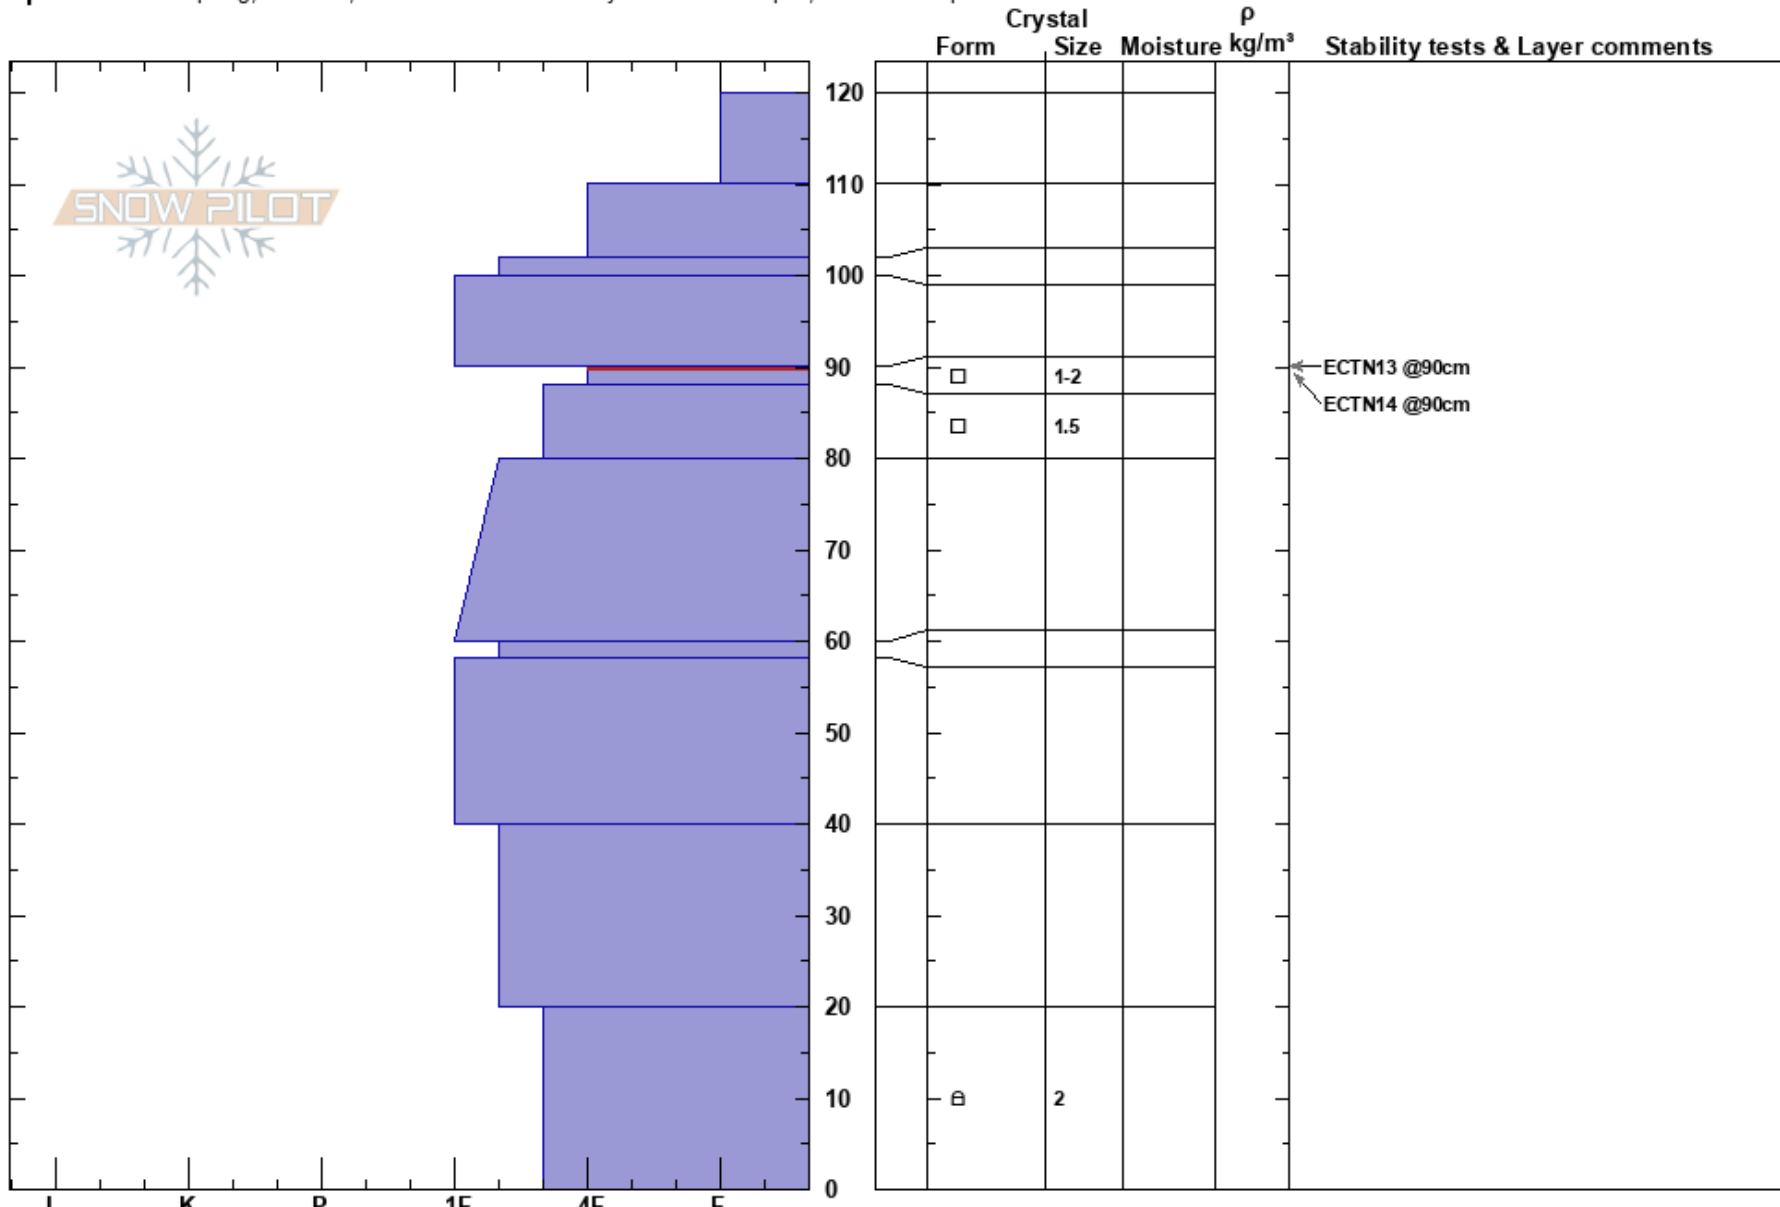

Pebble Creek, SE  
 Beartooths  
 MT  
 Elevation: 8907 ft  
 Aspect: 130°

Beau Fredlund  
 02/23/2022 - 11:00am  
 Co-ord: 45.02959N, -110.04747E  
 Slope Angle: 27°  
 Wind Loading:

Stability:  
 Air Temperature:  
 Sky Cover: CLR  
 Precipitation: NO  
 Wind: Calm

HS: 120  
 Layer Notes:  
 90-88cm: Problematic layer

Specifics: Collapsing, localized; Recent avalanche activity on different slopes; We skied slope

Notes: -20 deg F at trailhead at 9am. By 1pm we were ski touring in our base layers on solar aspects at 8500'-9,200'.