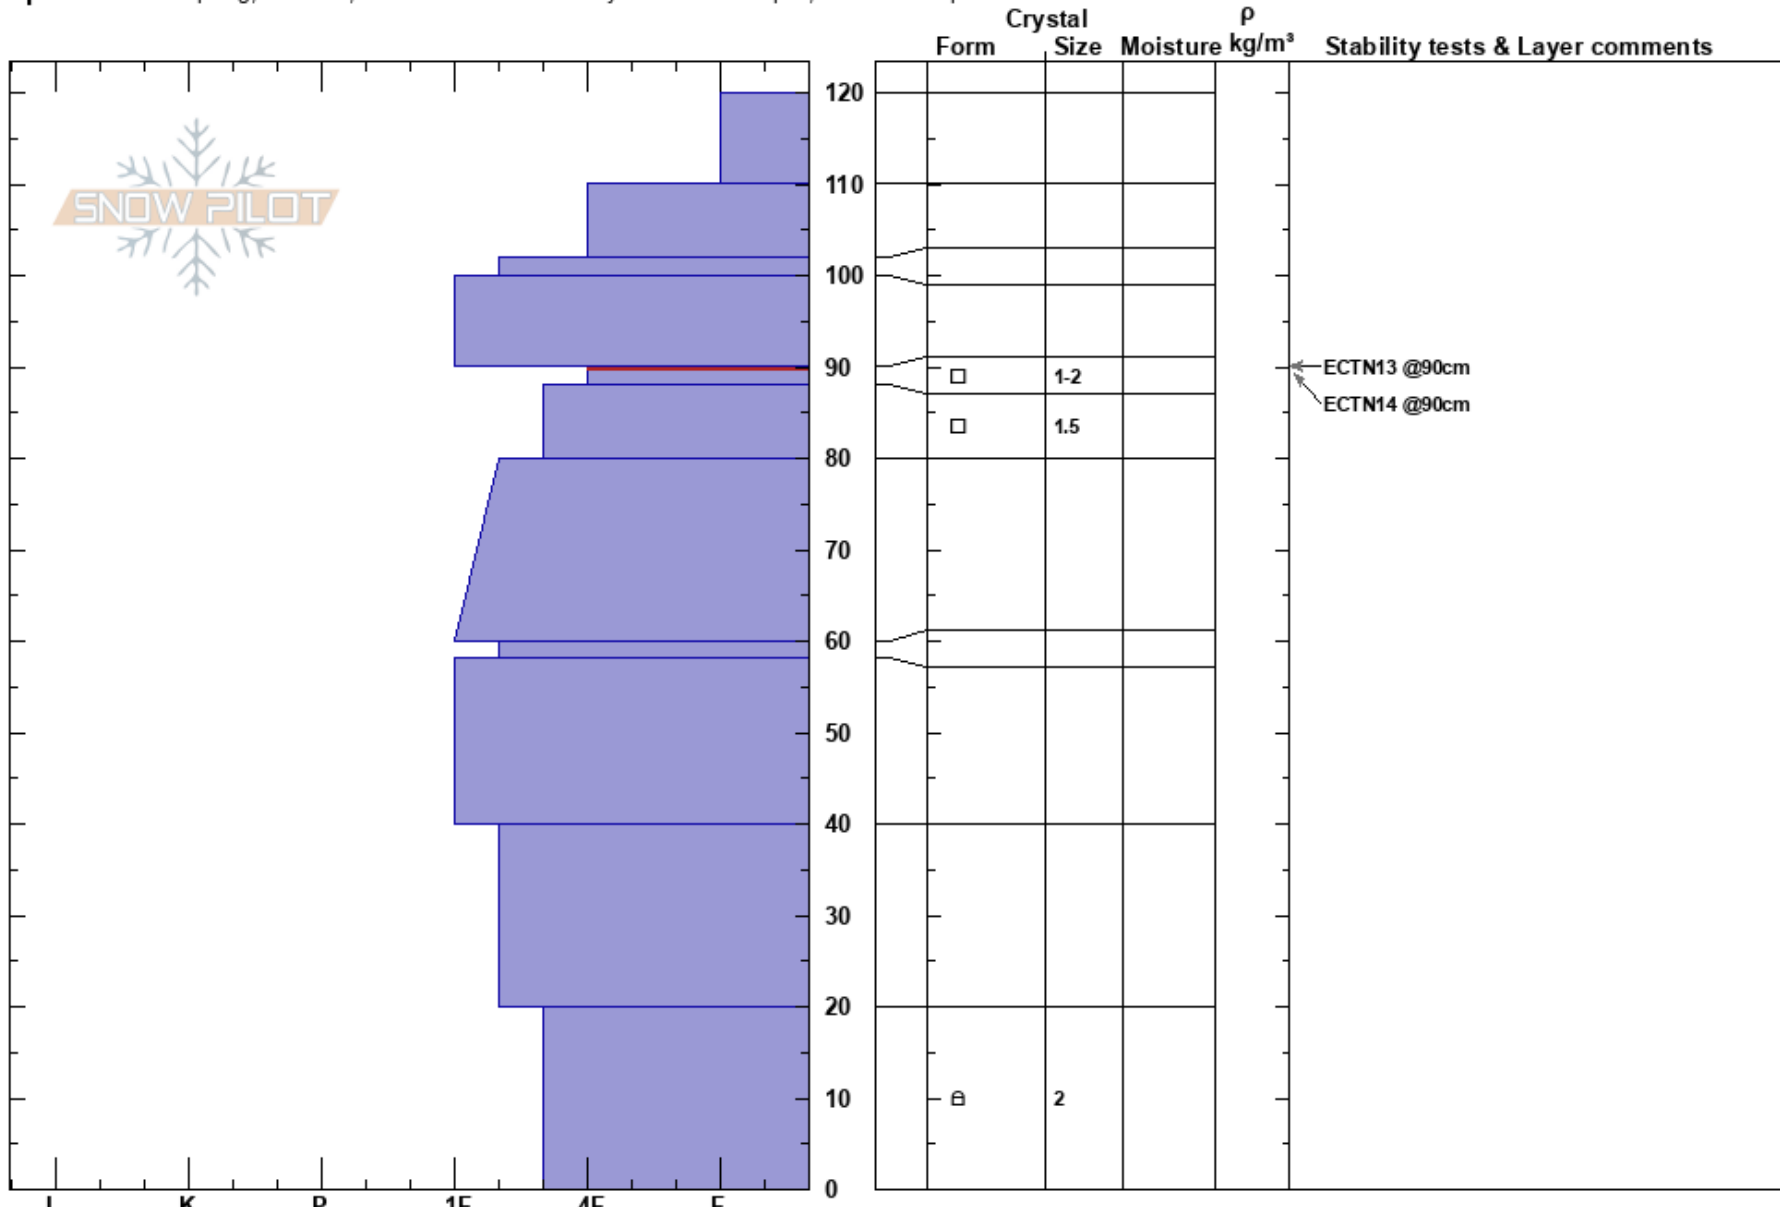

Pebble Creek, SE
 Beartooths
 MT
 Elevation: 8907 ft
 Aspect: 130°

Beau Fredlund
 02/23/2022 - 11:00am
 Co-ord: 45.02959N, -110.04747E
 Slope Angle: 27°
 Wind Loading:

Stability:
 Air Temperature:
 Sky Cover: CLR
 Precipitation: NO
 Wind: Calm

HS: 120
 Layer Notes:
 90-88cm: Problematic layer

Specifics: Collapsing, localized; Recent avalanche activity on different slopes; We skied slope

Notes: -20 deg F at trailhead at 9am. By 1pm we were ski touring in our base layers on solar aspects at 8500'-9,200'.