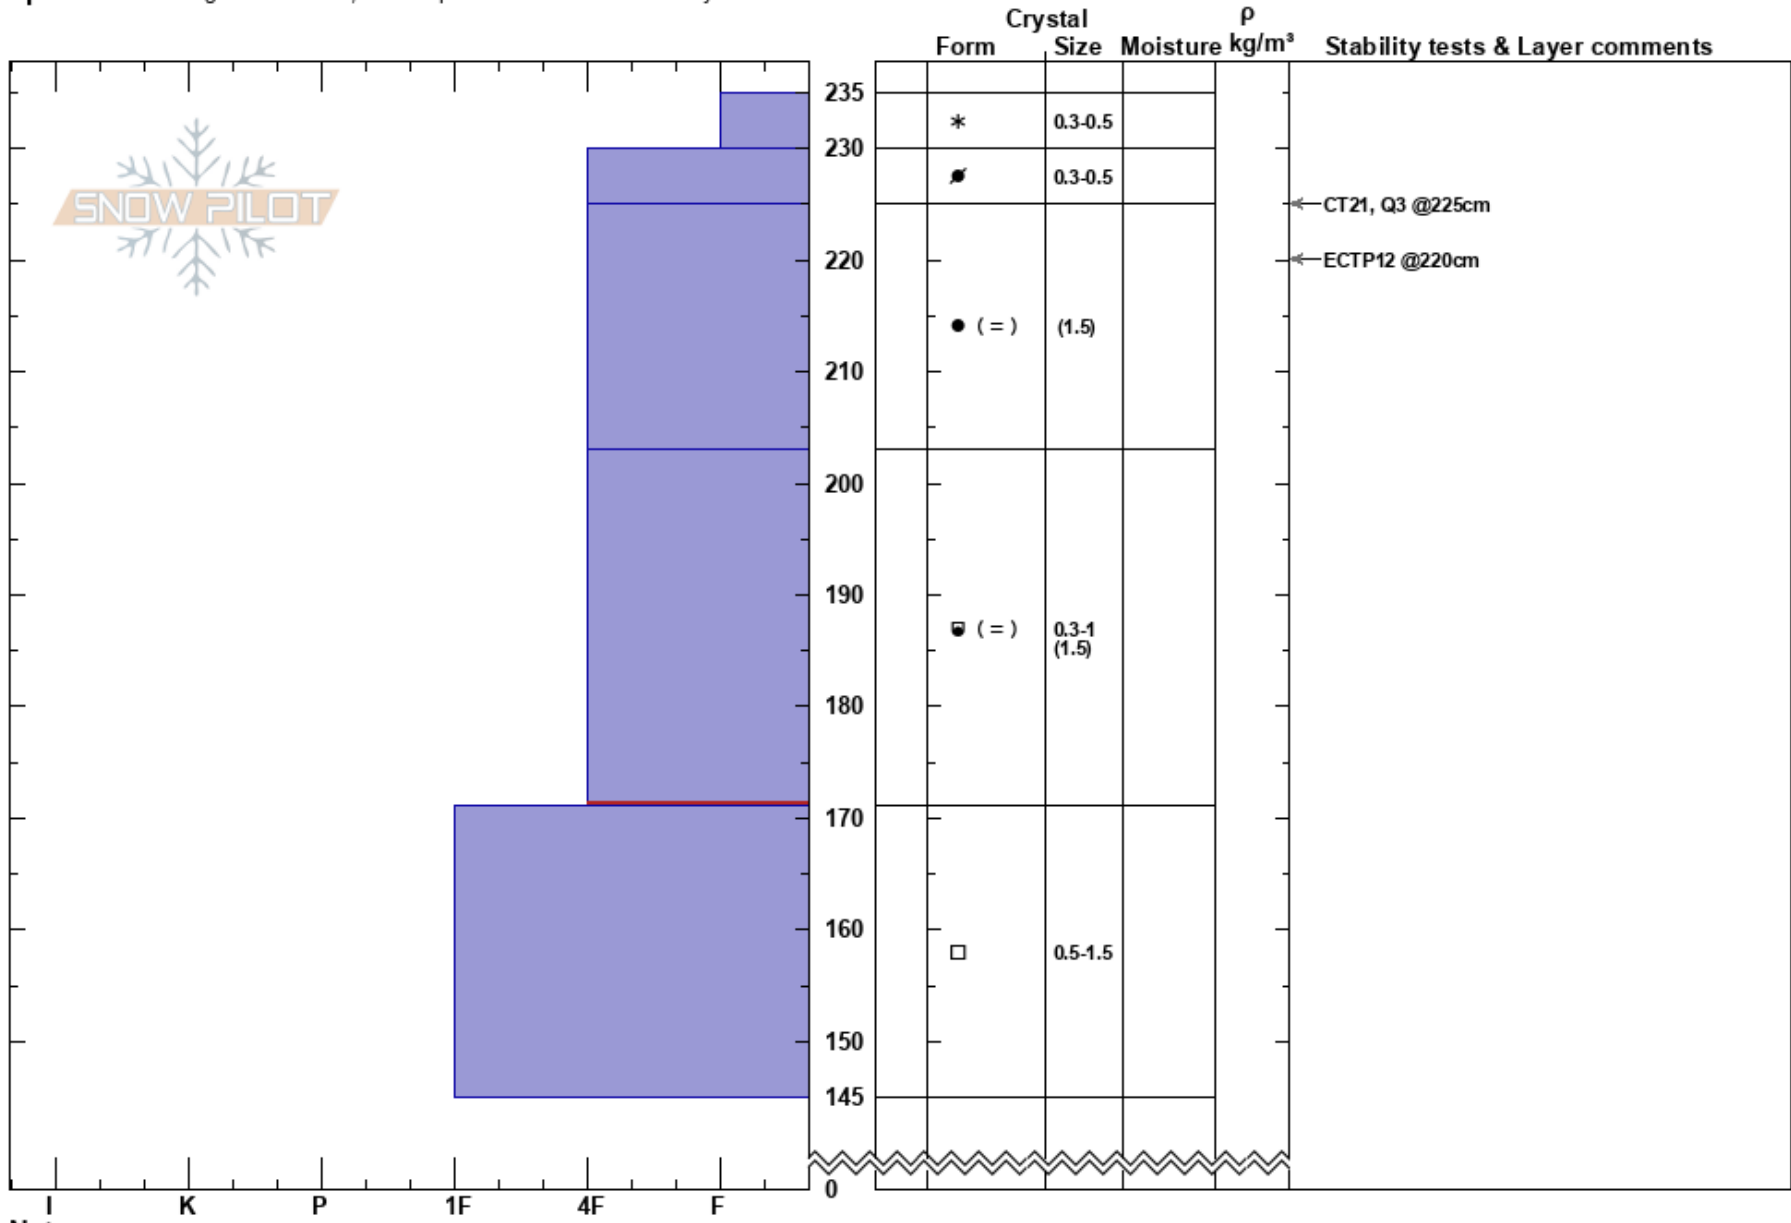

the cone  
 Mt Bachelor Area  
 OR  
 Elevation: 1988 m  
 Aspect: NE

travis sully  
 02/20/2022 - 11:00am  
 Co-ord: 44.00533N, -121.68783W  
 Slope Angle: 42°  
 Wind Loading: previous

Stability:  
 Air Temperature: -6°C  
 Sky Cover: SCT  
 Precipitation: S-1  
 Wind: E Moderate

HS:235  
 PF: 6  
 PS: 2  
 203-171cm: Problematic layer

Specifics: Pit dug in a Ski Area; Pit is representative of backcountry

Notes: