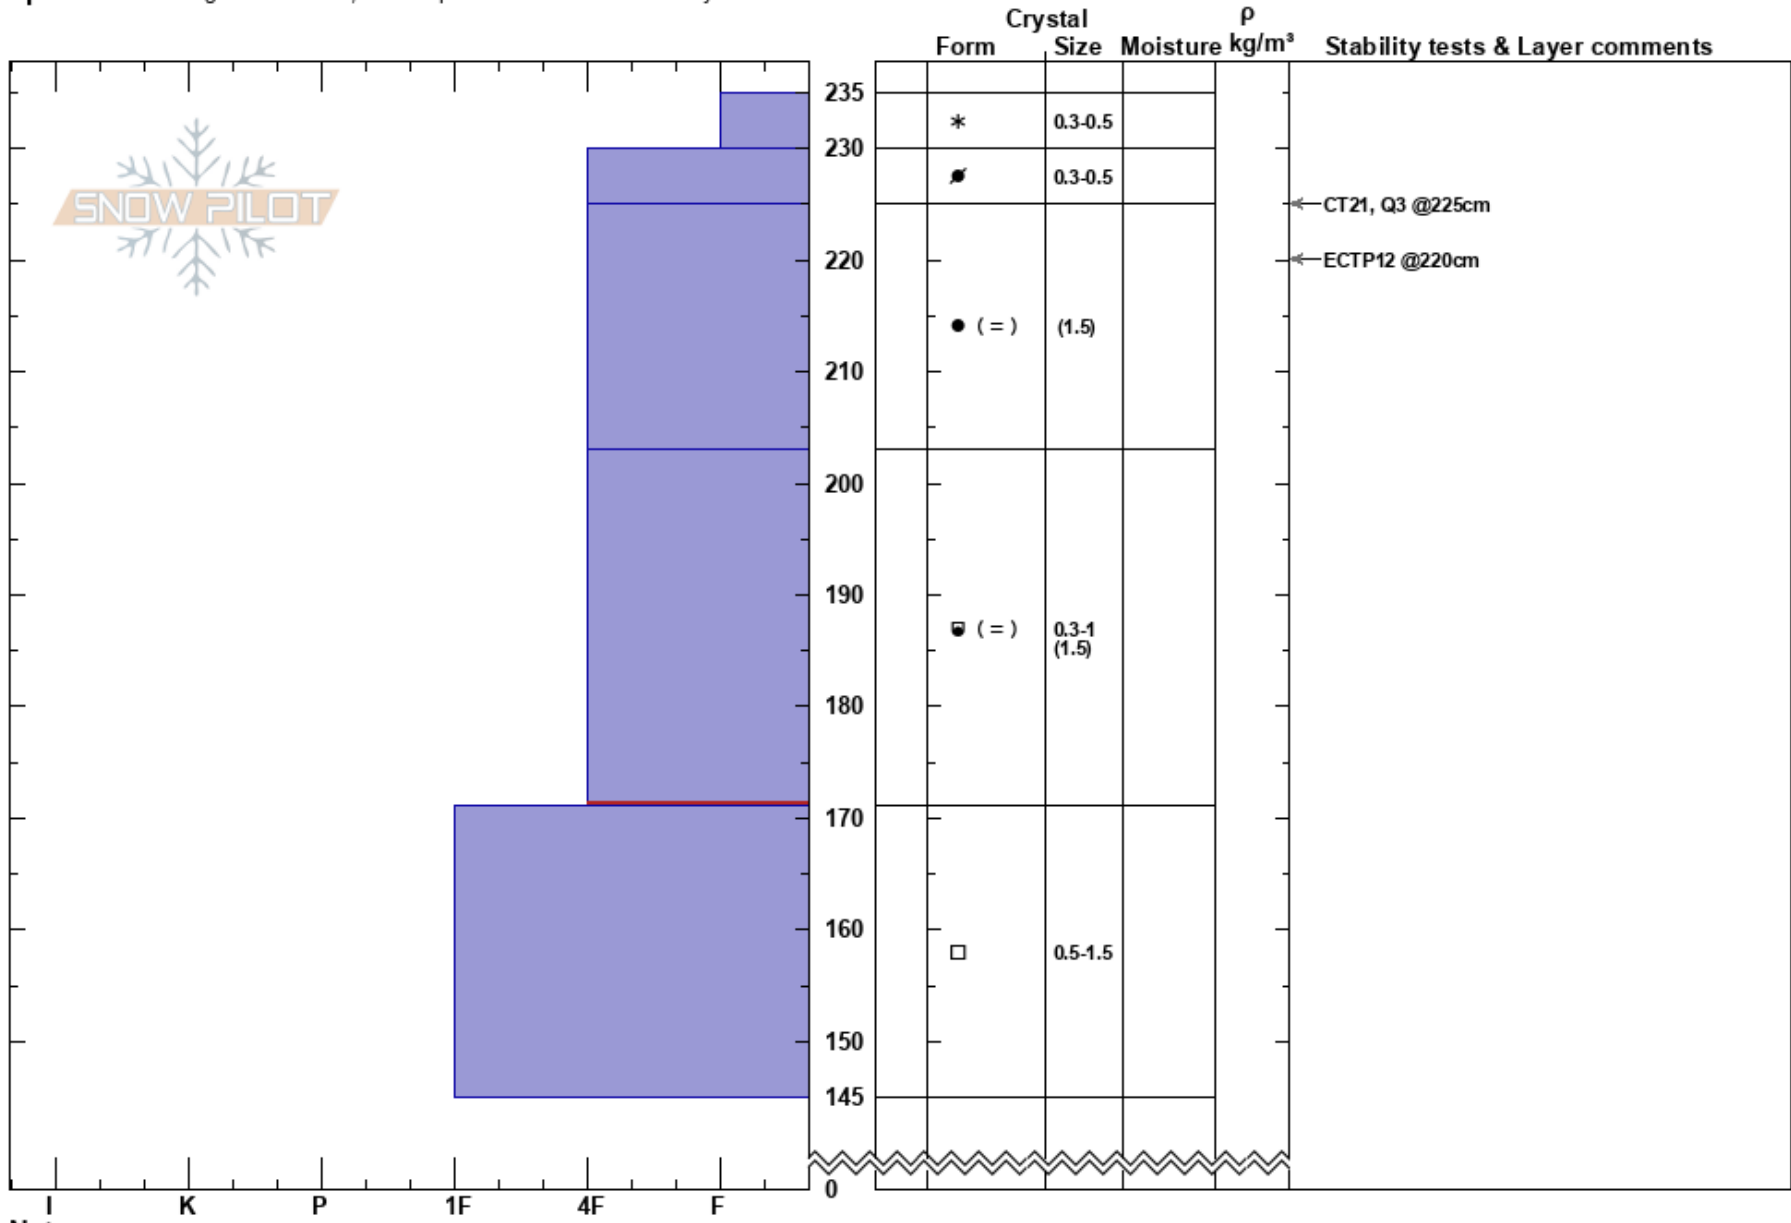

the cone  
 Mt Bachelor Area  
 OR  
 Elevation: 1988 m  
 Aspect: NE

travis sully  
 02/20/2022 - 11:00am  
 Co-ord: 44.00533N, -121.68783W  
 Slope Angle: 42°  
 Wind Loading: previous

Stability: **HS:235**  
 Air Temperature: -6°C  
 Sky Cover: SCT  
 Precipitation: S-1  
 Wind: E Moderate

**Layer Notes:**  
 PF: 6 203-171cm: Problematic layer  
 PS: 2

**Specifics:** Pit dug in a Ski Area; Pit is representative of backcountry

Notes: