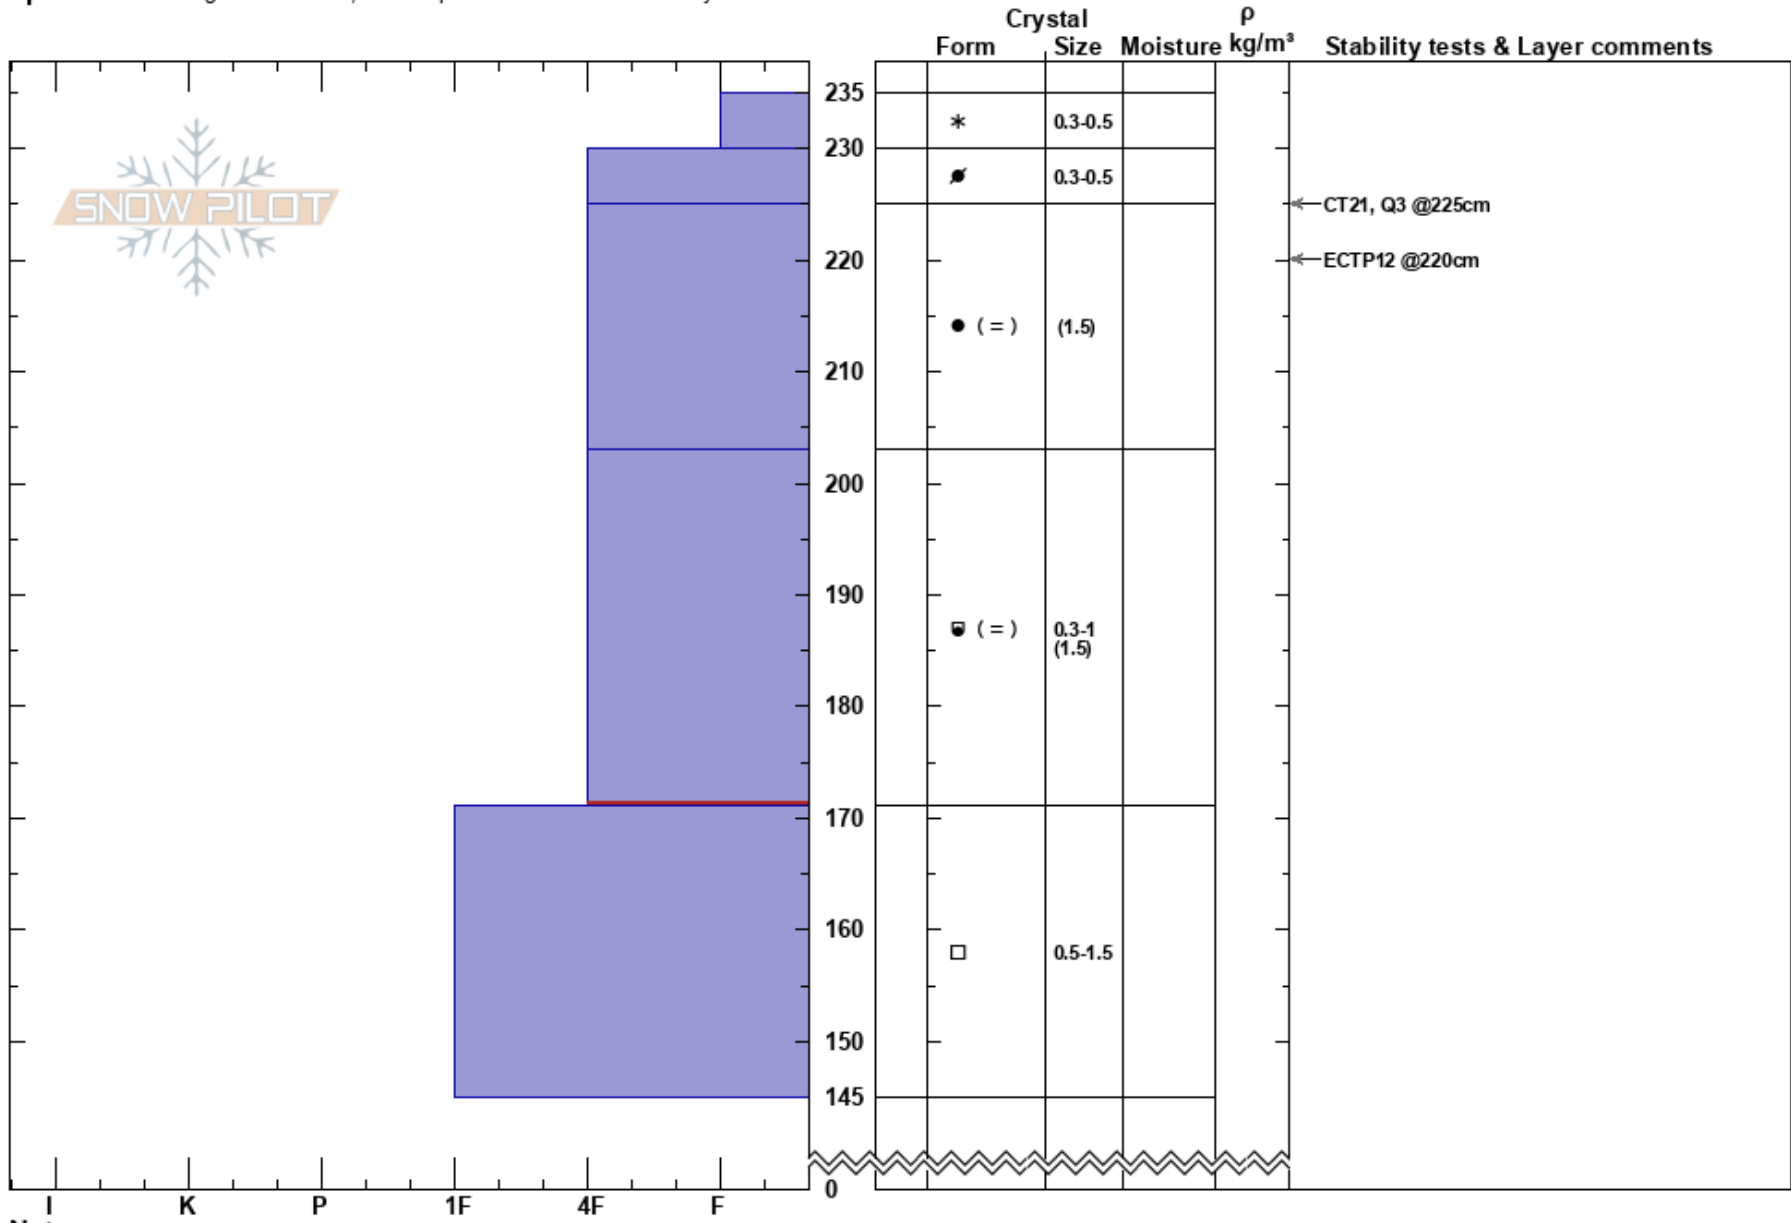

the cone
 Mt Bachelor Area
 OR
 Elevation: 1988 m
 Aspect: NE

travis sully
 02/20/2022 - 11:00am
 Co-ord: 44.00533N, -121.68783W
 Slope Angle: 42°
 Wind Loading: previous

Stability:
 Air Temperature: -6°C
 Sky Cover: SCT
 Precipitation: S-1
 Wind: E Moderate

HS:235
 PF: 6
 PS: 2
 203-171cm: Problematic layer

Specifics: Pit dug in a Ski Area; Pit is representative of backcountry

Notes: