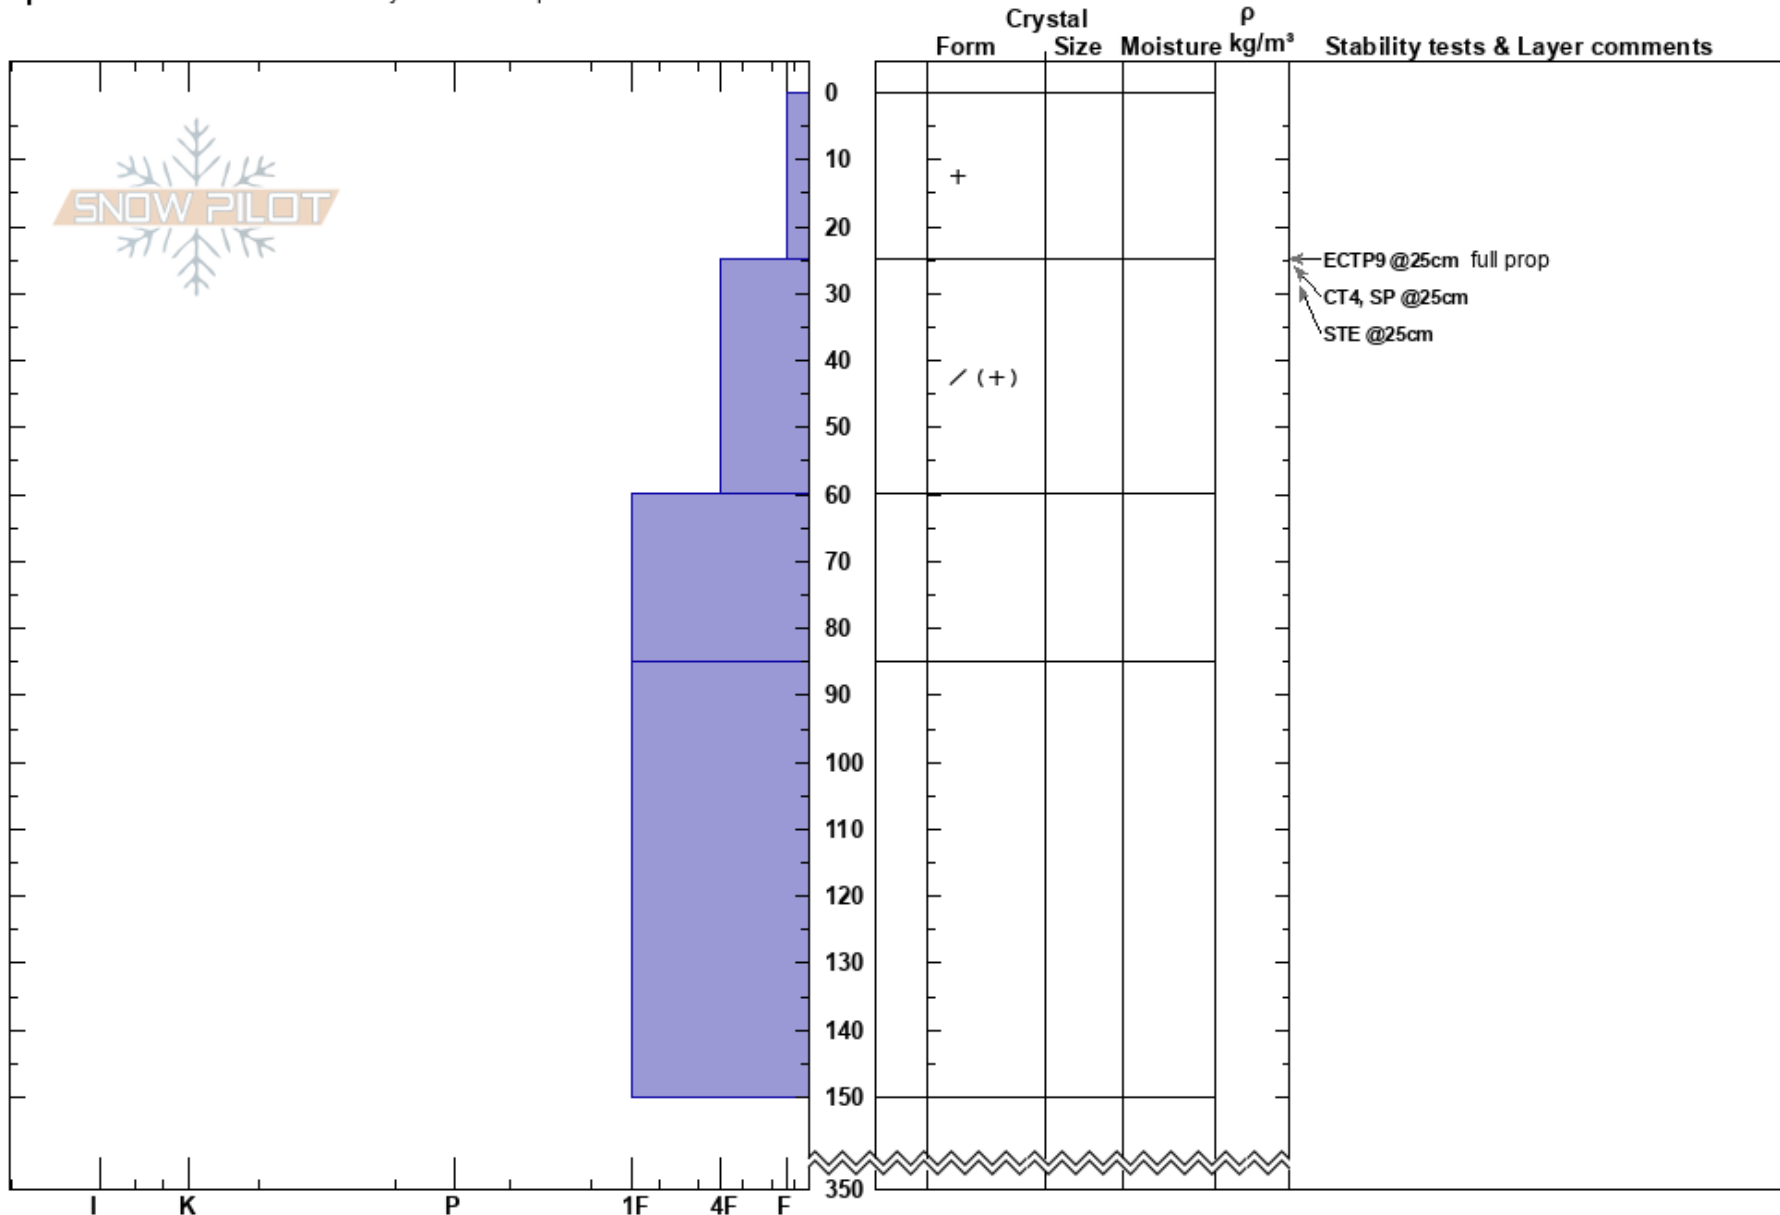

Beaver Basin
 Tordrillo Range
 AK
Elevation: 3920 ft
Aspect: 0°
Specifics: Recent avalanche activity on similar slopes

Desi Sherwood
 02/22/2022 - 12:00pm
Co-ord: 61.55524N, -151.89579W
Slope Angle: 30°
Wind Loading:

Stability: Poor **HS:** 350 **Layer Notes:**
Air Temperature: 0°C **PF:** 50 0-25cm: Problematic layer
Sky Cover: SCT **PS:** 25
Precipitation: NO
Wind:

Notes: