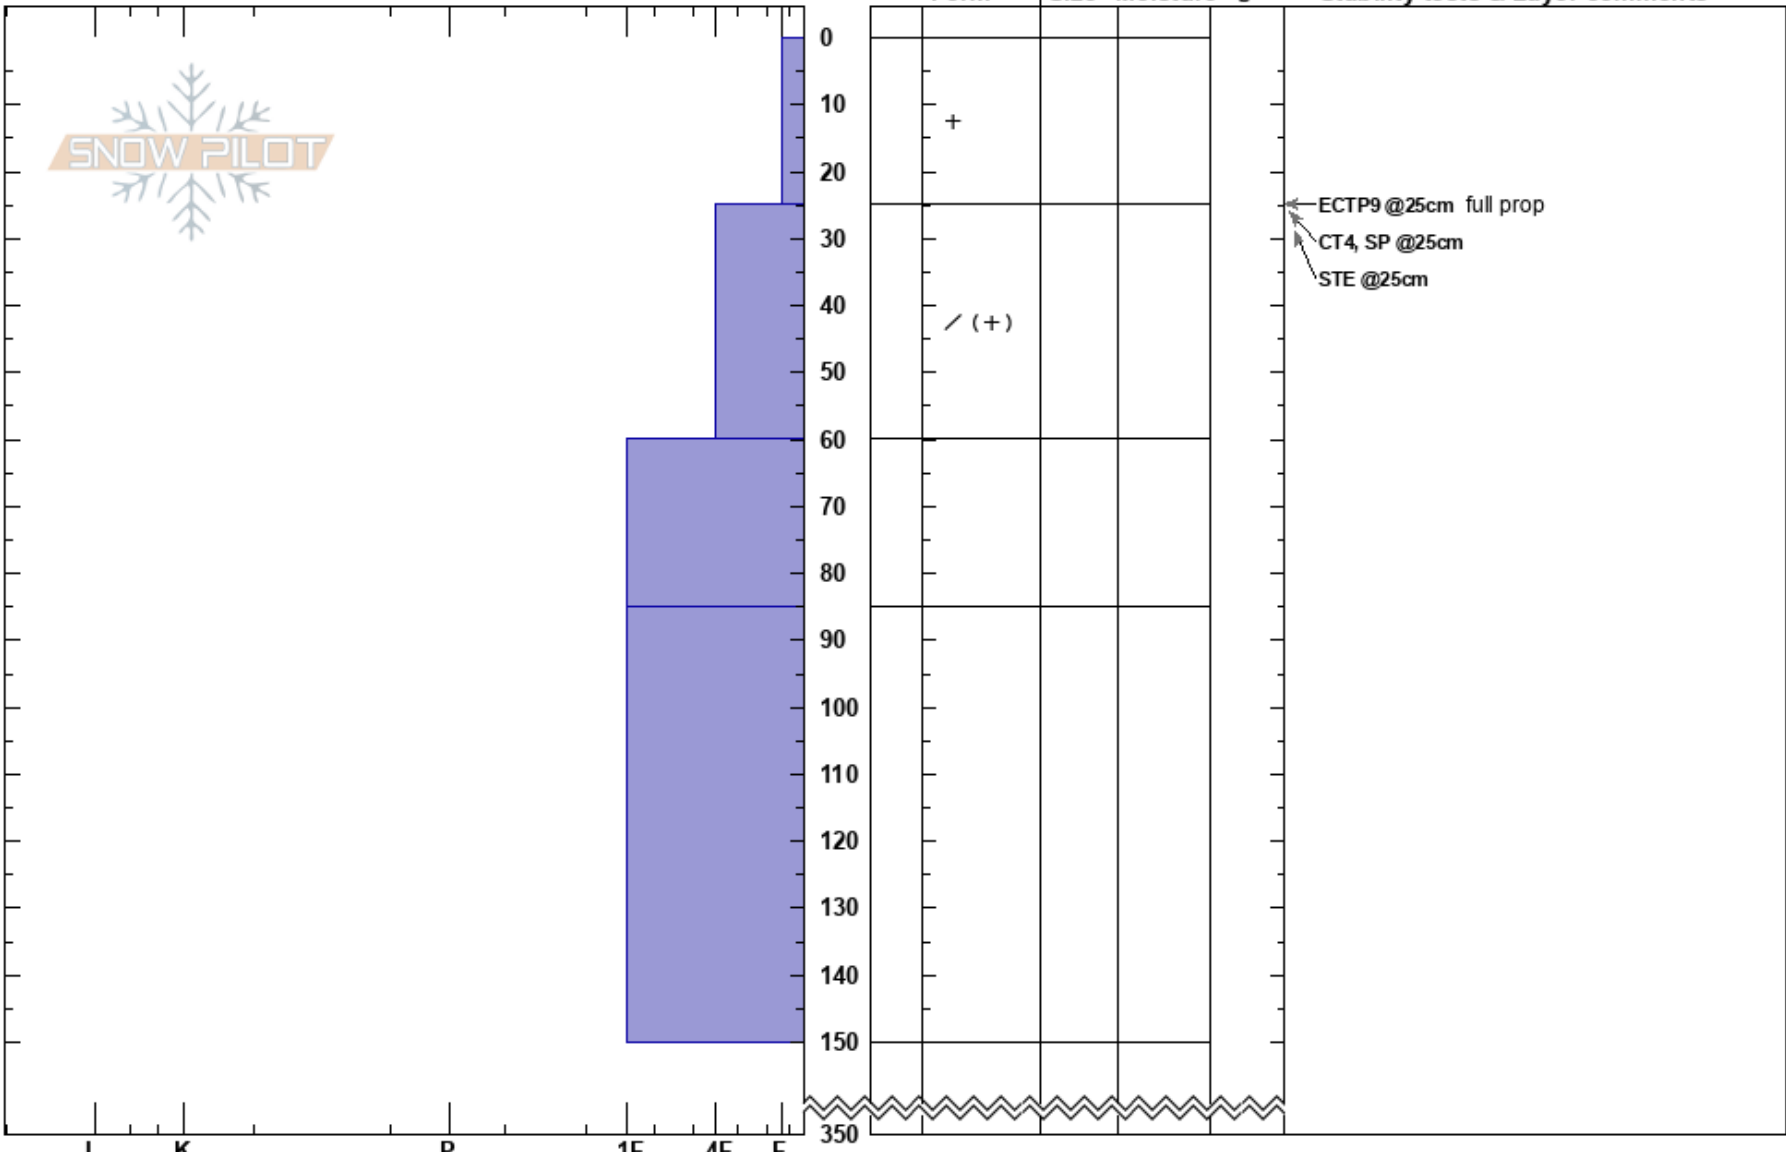

Beaver Basin
Tordrillo Range
AK
Elevation: 3920 ft
Aspect: 0°
Specifics: Recent avalanche activity on similar slopes

Desi Sherwood
02/22/2022 - 12:00pm
Co-ord: 61.55524N, -151.89579W
Slope Angle: 30°
Wind Loading:

Stability: Poor
Air Temperature: 0°C
Sky Cover: SCT
Precipitation: NO
Wind:
HS: 350
PF: 50
PS: 25
0-25cm: Problematic layer

Layer Notes:
Crystal Form
Size
Moisture
 ρ kg/m³
Stability tests & Layer comments