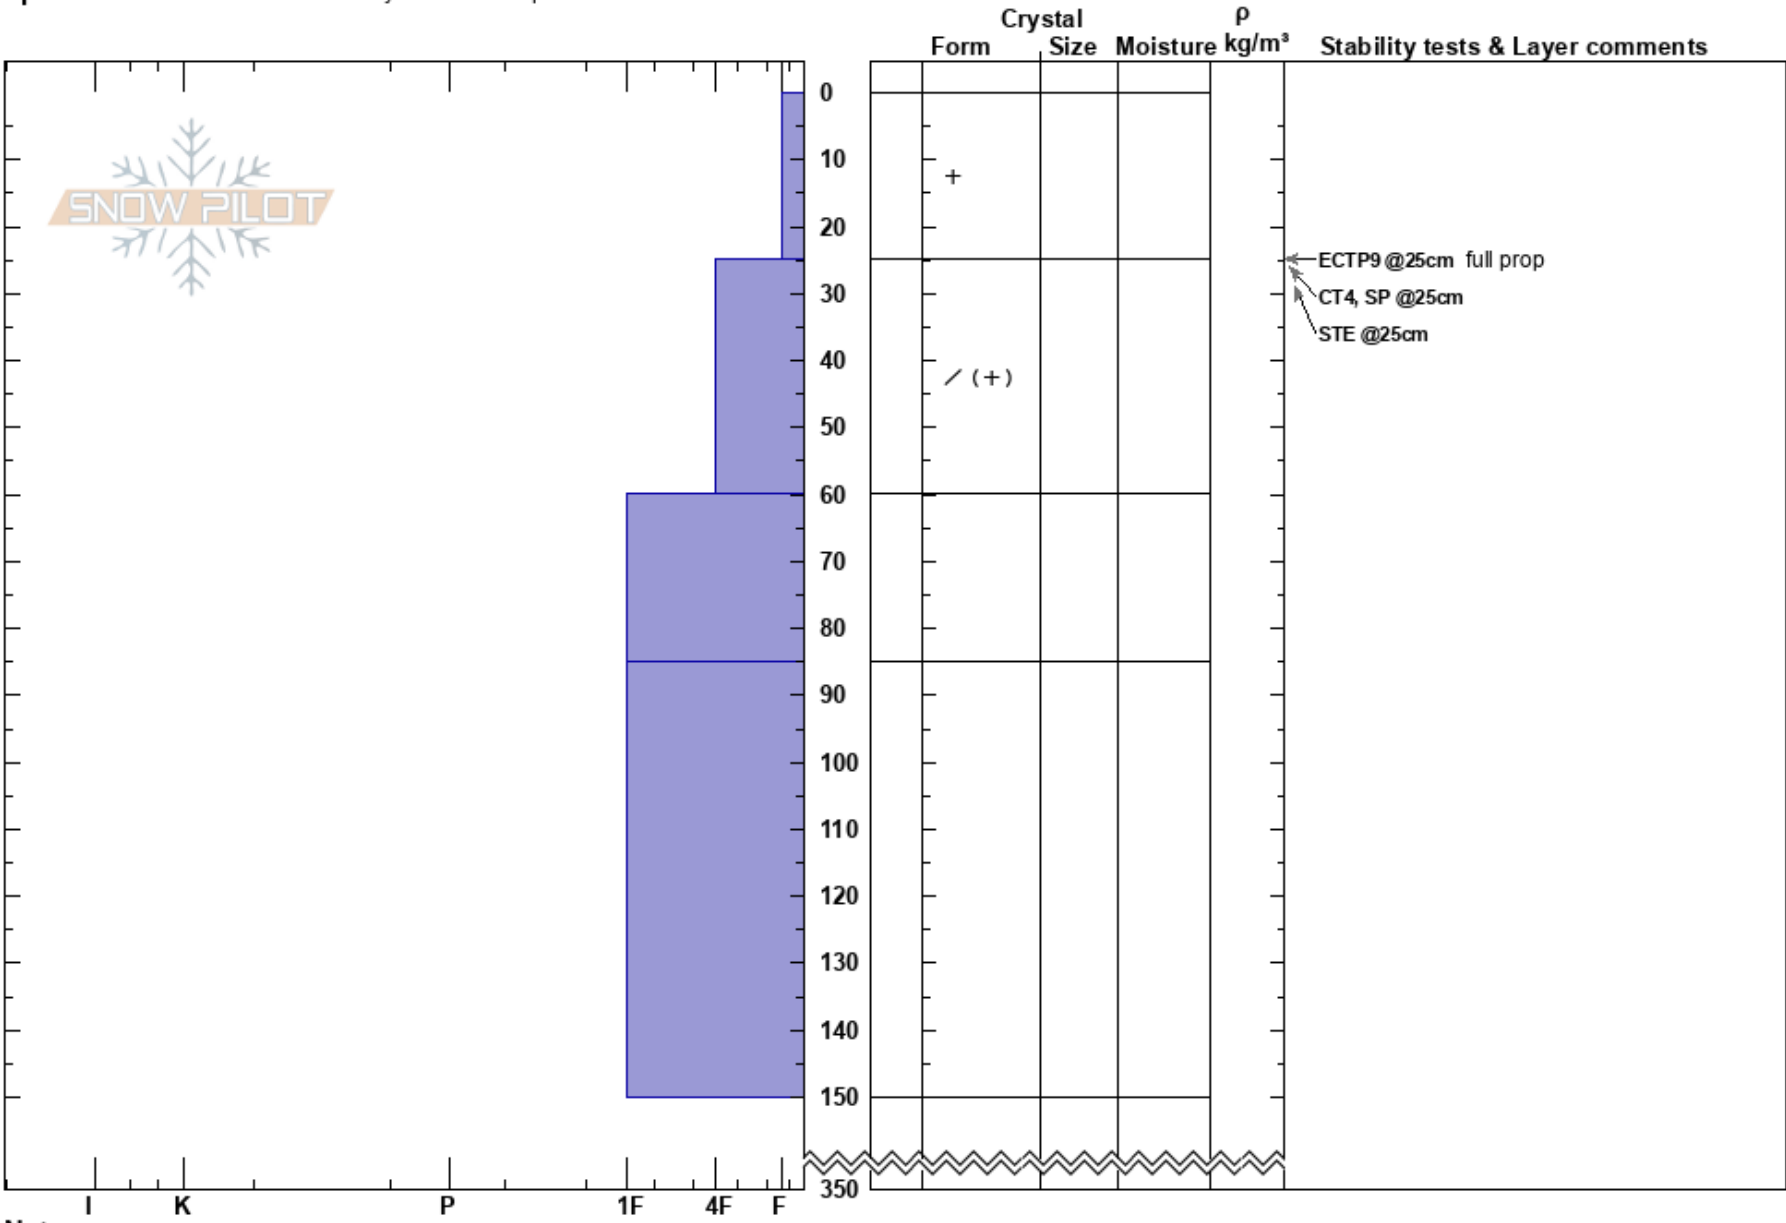

Beaver Basin
Tordrillo Range
AK
Elevation: 3920 ft
Aspect: 0°
Specifics: Recent avalanche activity on similar slopes

Desi Sherwood
02/22/2022 - 12:00pm
Co-ord: 61.55524N, -151.89579W
Slope Angle: 30°
Wind Loading:

Stability: Poor
Air Temperature: 0°C
Sky Cover: SCT
Precipitation: NO
Wind:
HS: 350
PF: 50
PS: 25
0-25cm: Problematic layer

Layer Notes:

Notes: