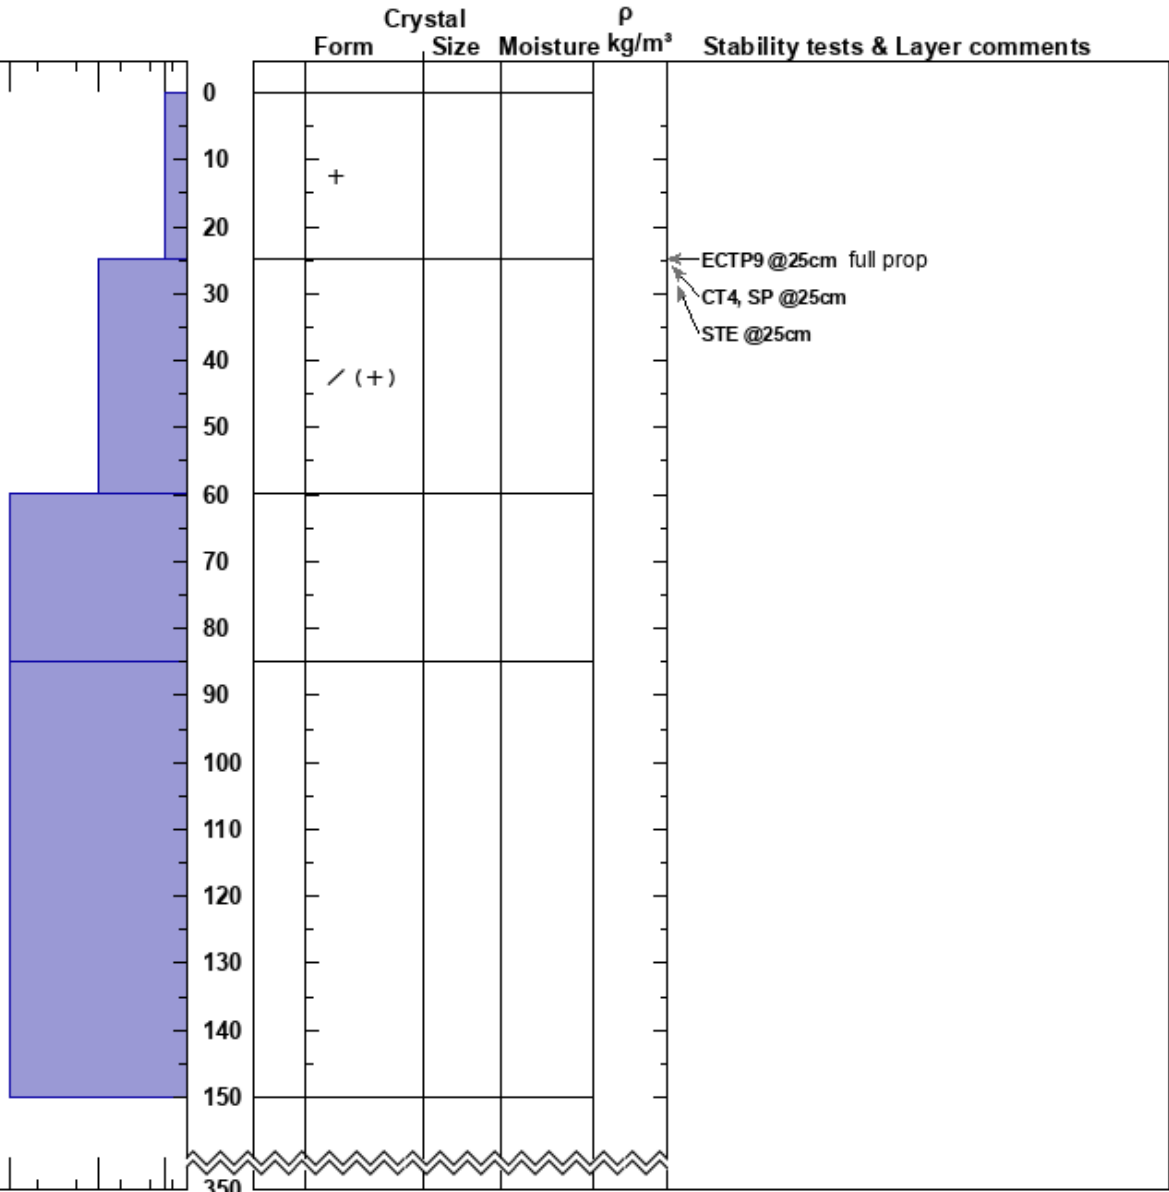

Beaver Basin  
 Tordrillo Range  
 AK  
 Elevation: 3920 ft  
 Aspect: 0°  
 Specifics: Recent avalanche activity on similar slopes

Desi Sherwood  
 02/22/2022 - 12:00pm  
 Co-ord: 61.55524N, -151.89579W  
 Slope Angle: 30°  
 Wind Loading:

Stability: Poor  
 Air Temperature: 0°C  
 Sky Cover: SCT  
 Precipitation: NO  
 Wind:

HS: 350  
 PF: 50  
 PS: 25  
 0-25cm: Problematic layer

Layer Notes:

I      K                          P                          1F      4F      F